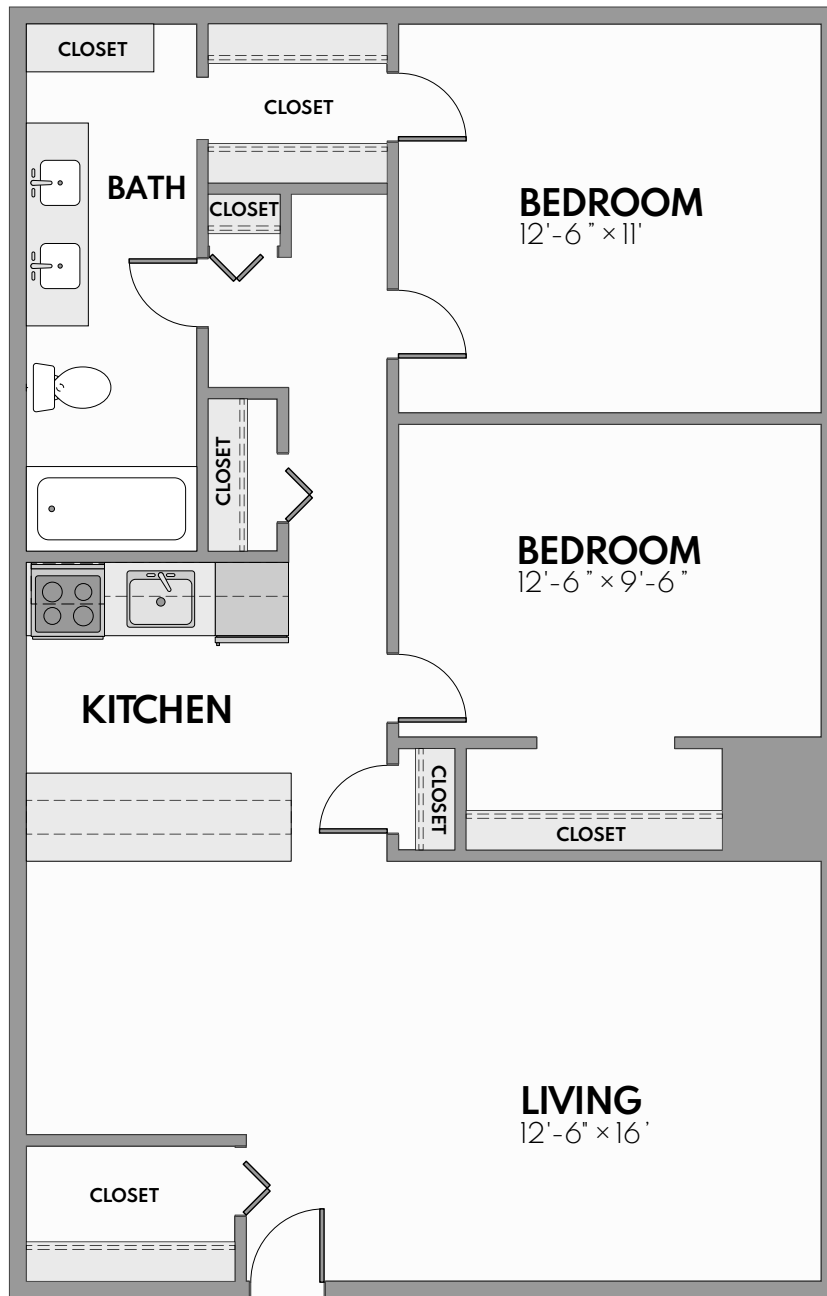

HILLCREST
VILLAGE

The Colonial

2 Bed | 1 Bath | 900 Sq. Ft.*

**Square footage calculations were based on basic plan dimensions and may vary from the actual square footage of specific as built apartments.*