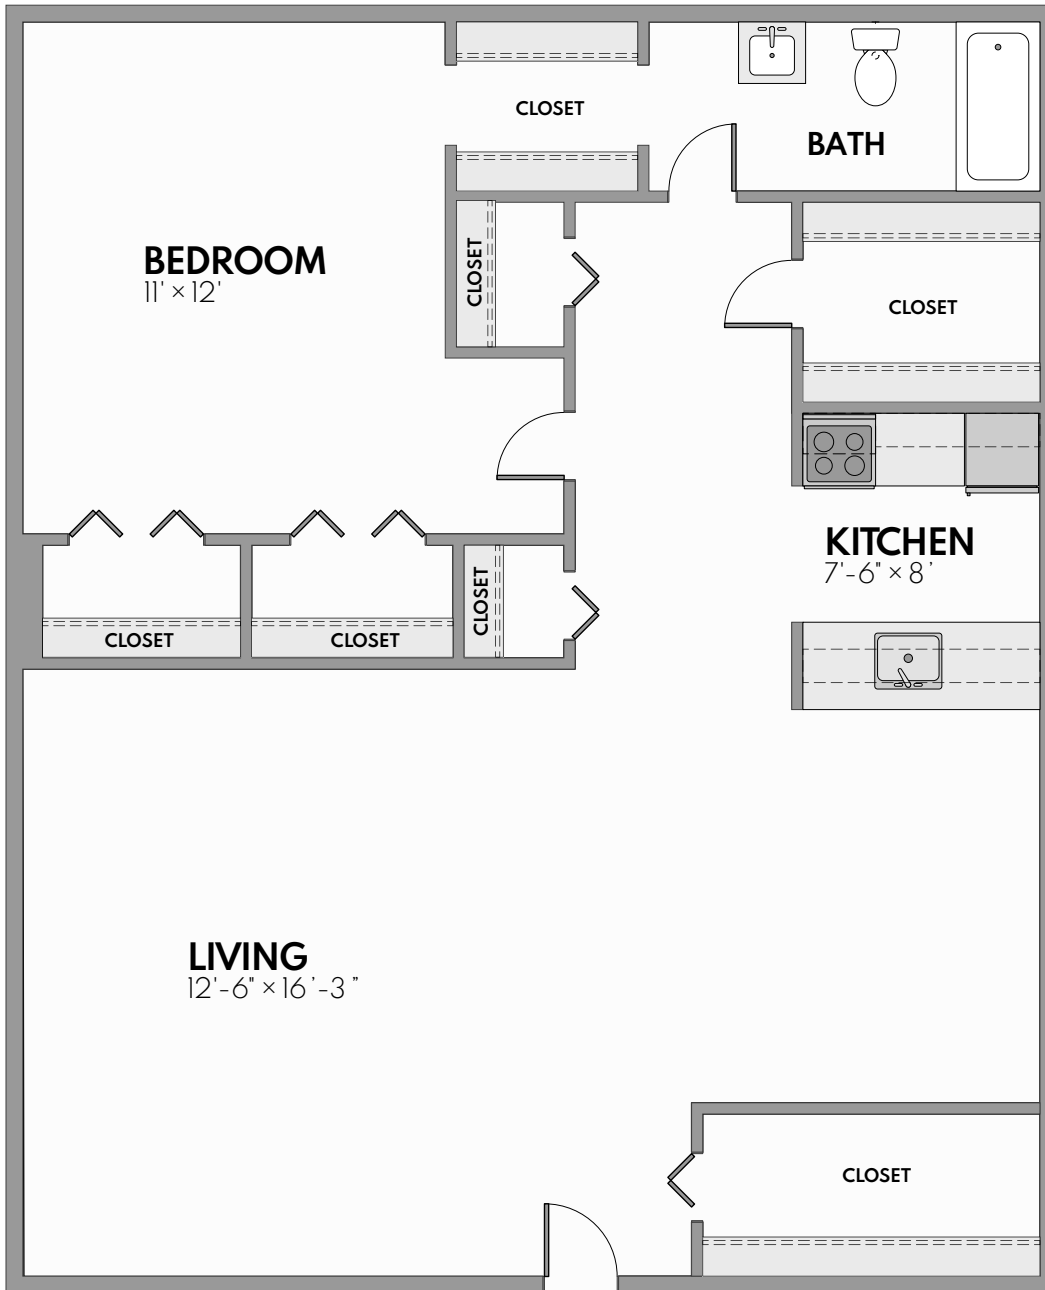

HILLCREST
VILLAGE

The Ranch

1 Bed | 1 Bath | 700 Sq. Ft.*

**Square footage calculations were based on basic plan dimensions and may vary from the actual square footage of specific as built apartments.*