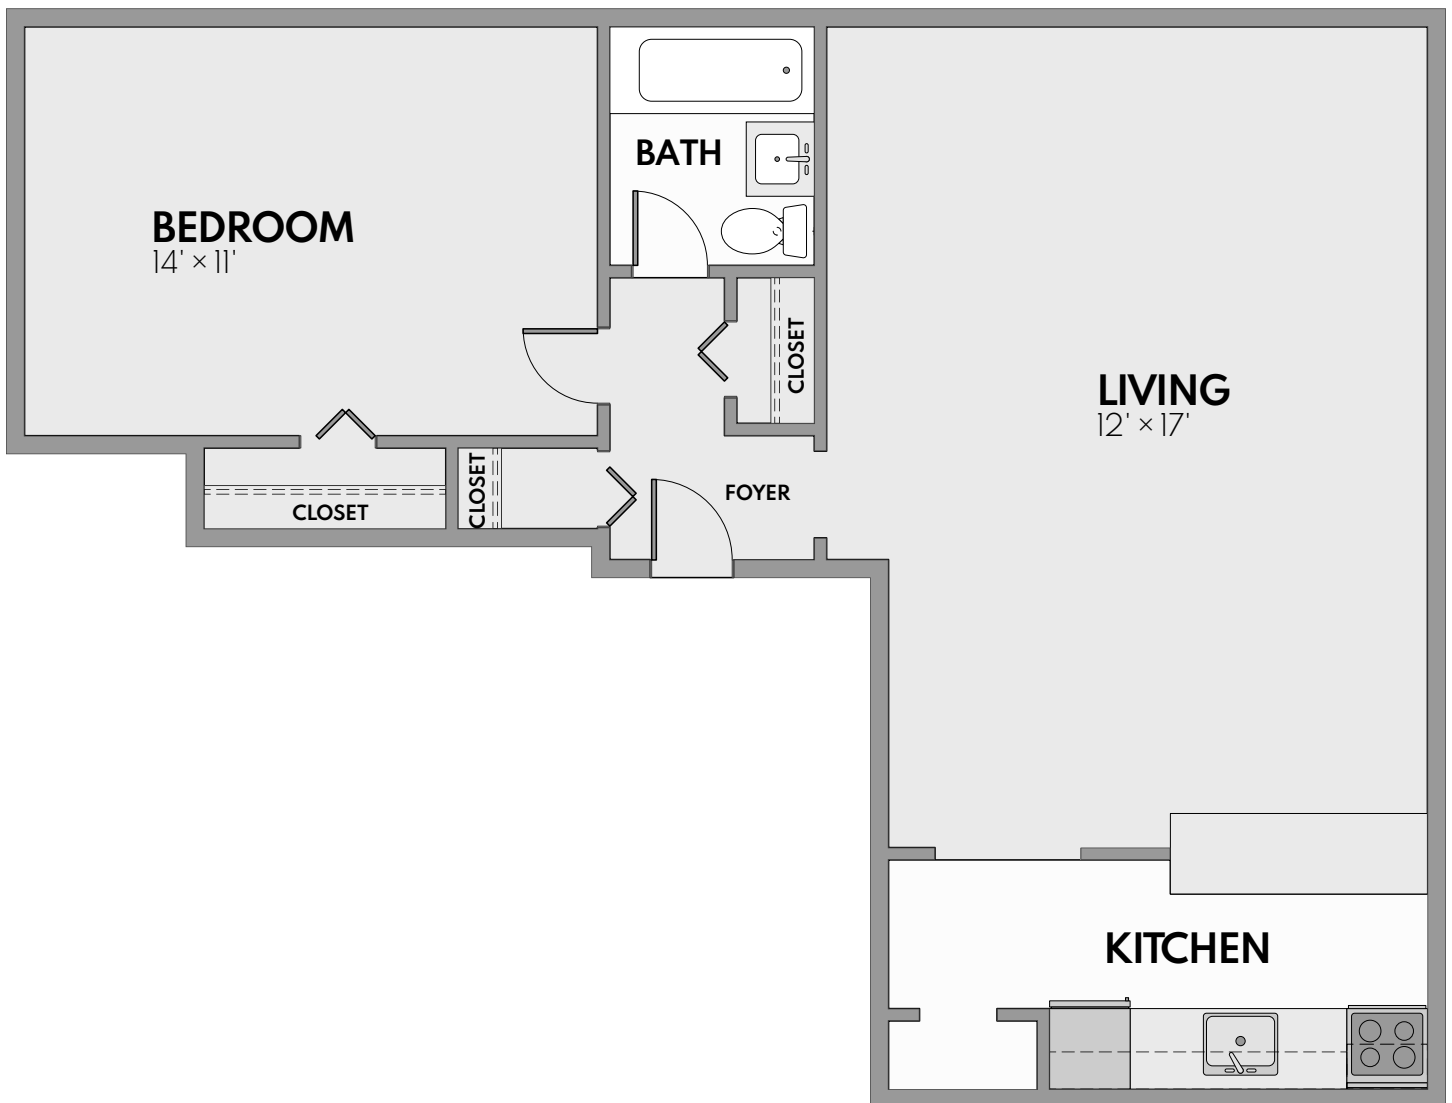

HILLCREST
VILLAGE

The Victorian

1 Bed | 1 Bath | 720 Sq. Ft.*

**Square footage calculations were based on basic plan dimensions and may vary from the actual square footage of specific as built apartments.*