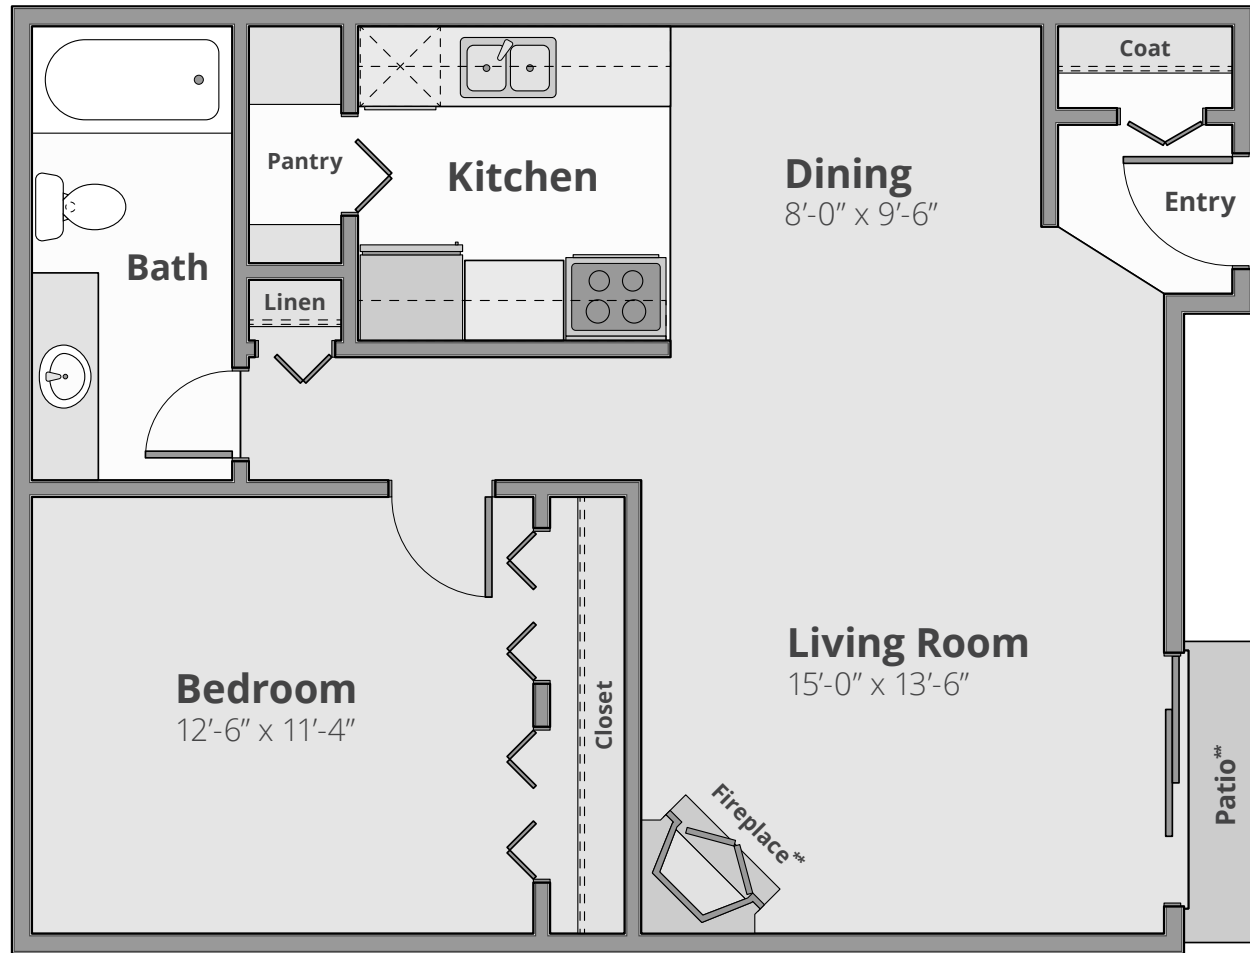

THE MEADOW

1 Bed | 1 Bath | 720 Sq. Ft.*

**Available in select apartments.

*Square footage calculations were based on basic plan dimensions and may vary from the actual square footage of specific as built apartments.