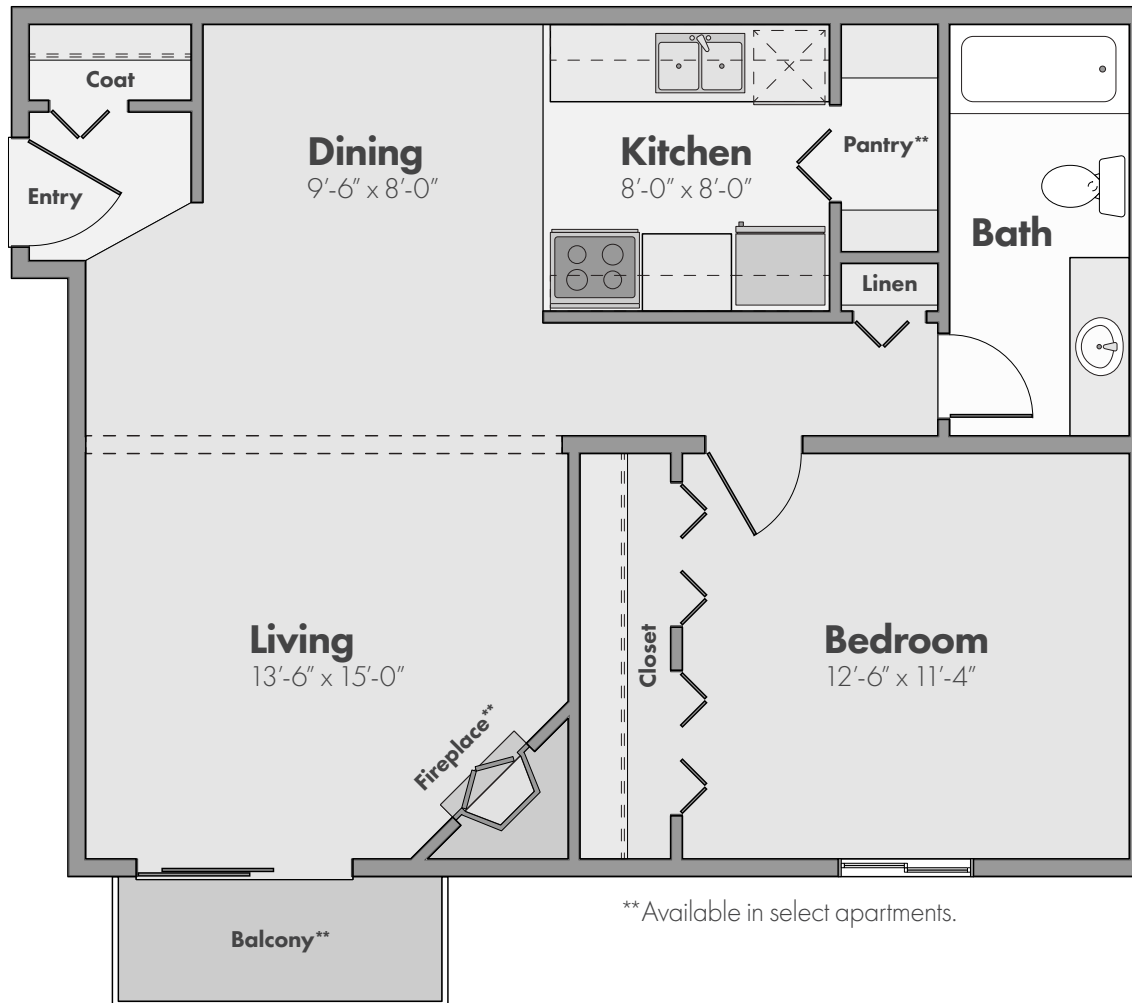

## THE MEADOW

1 Bed | 1 Bath | 720 Sq. Ft.\*

\*\* Available in select apartments.

\*Square footage calculations were based on basic plan dimensions and may vary from the actual square footage of specific as built apartments.