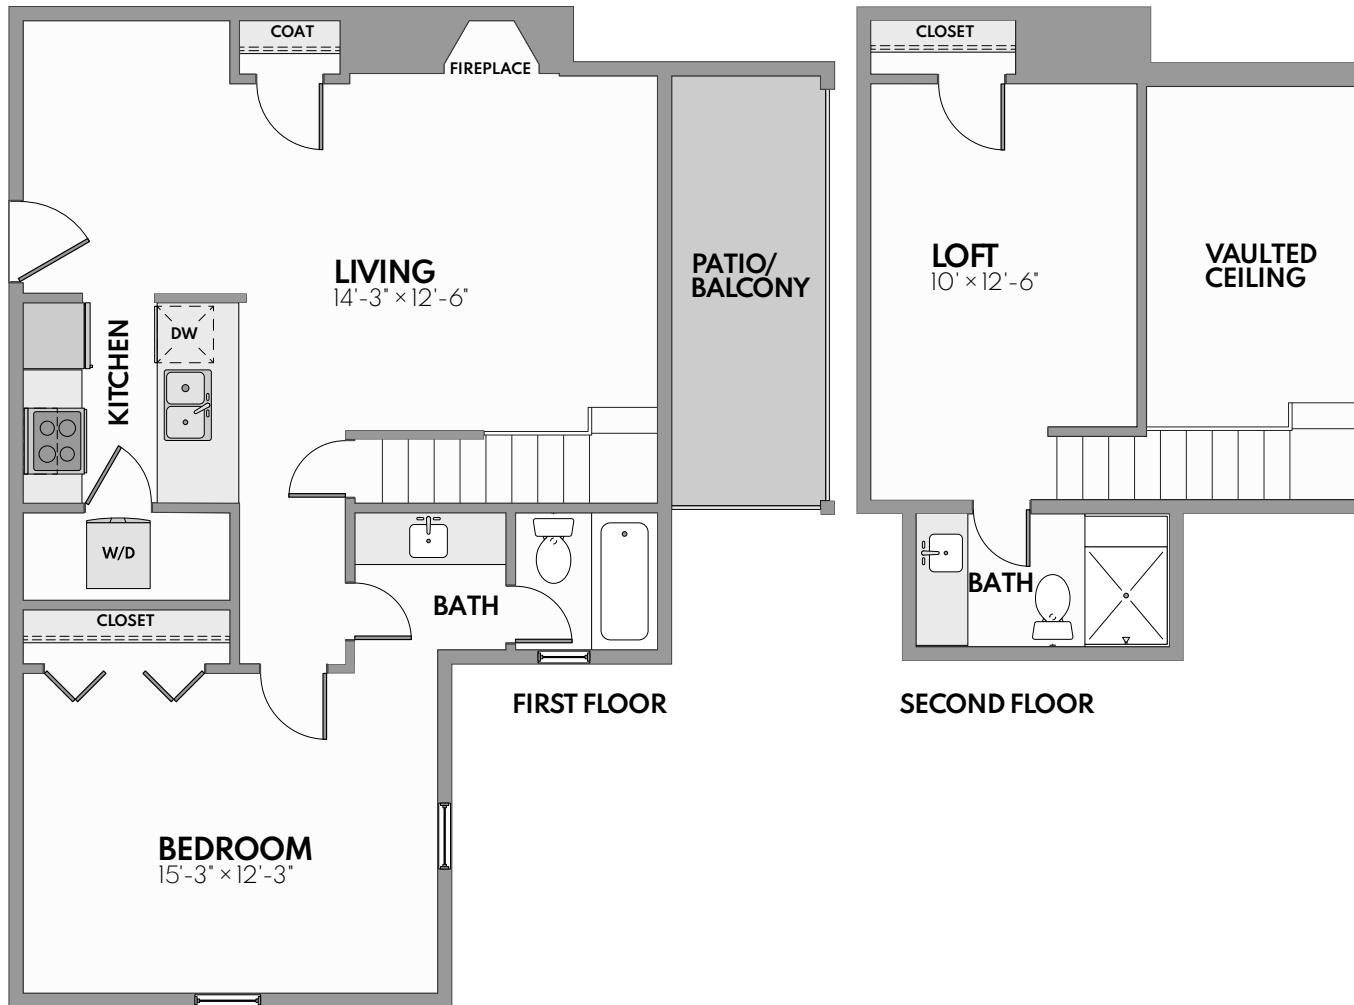

HUNTER'S | POINTE

The Bay Loft

1 Bed | 2 Bath | 1,032 Sq. Ft.*

**Square footage calculations were based on basic plan dimensions and may vary from the actual square footage of specific as built apartments.*