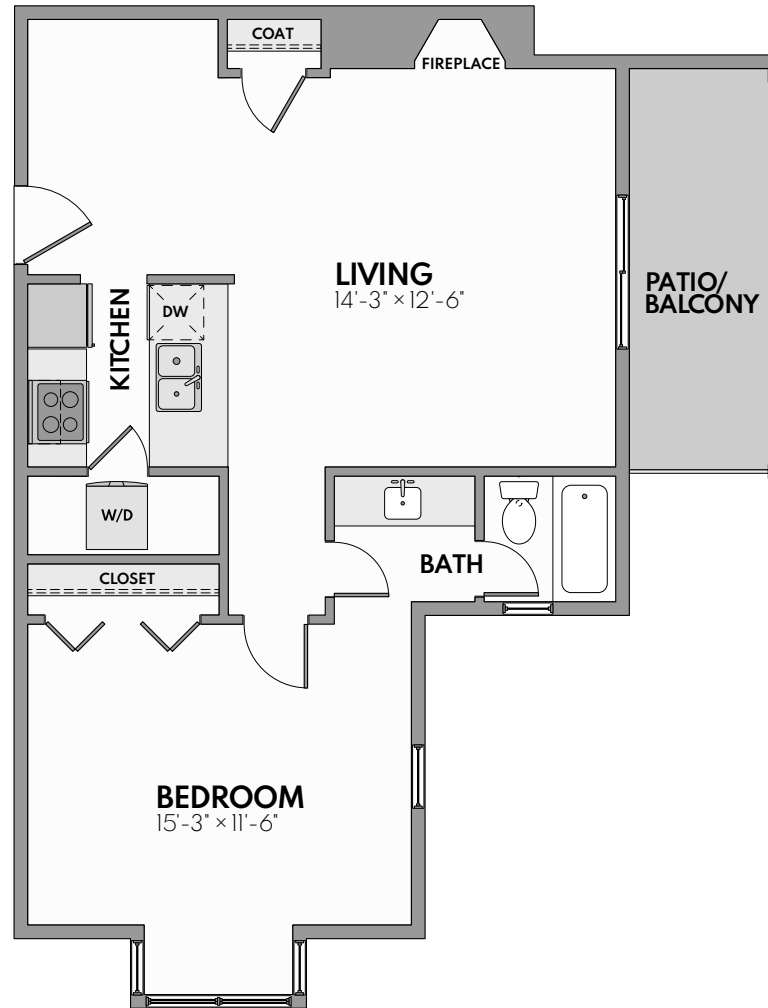

HUNTER'S | POINTE

The Bay

1 Bed | 1 Bath | 800 Sq. Ft.*

**Square footage calculations were based on basic plan dimensions and may vary from the actual square footage of specific as built apartments.*