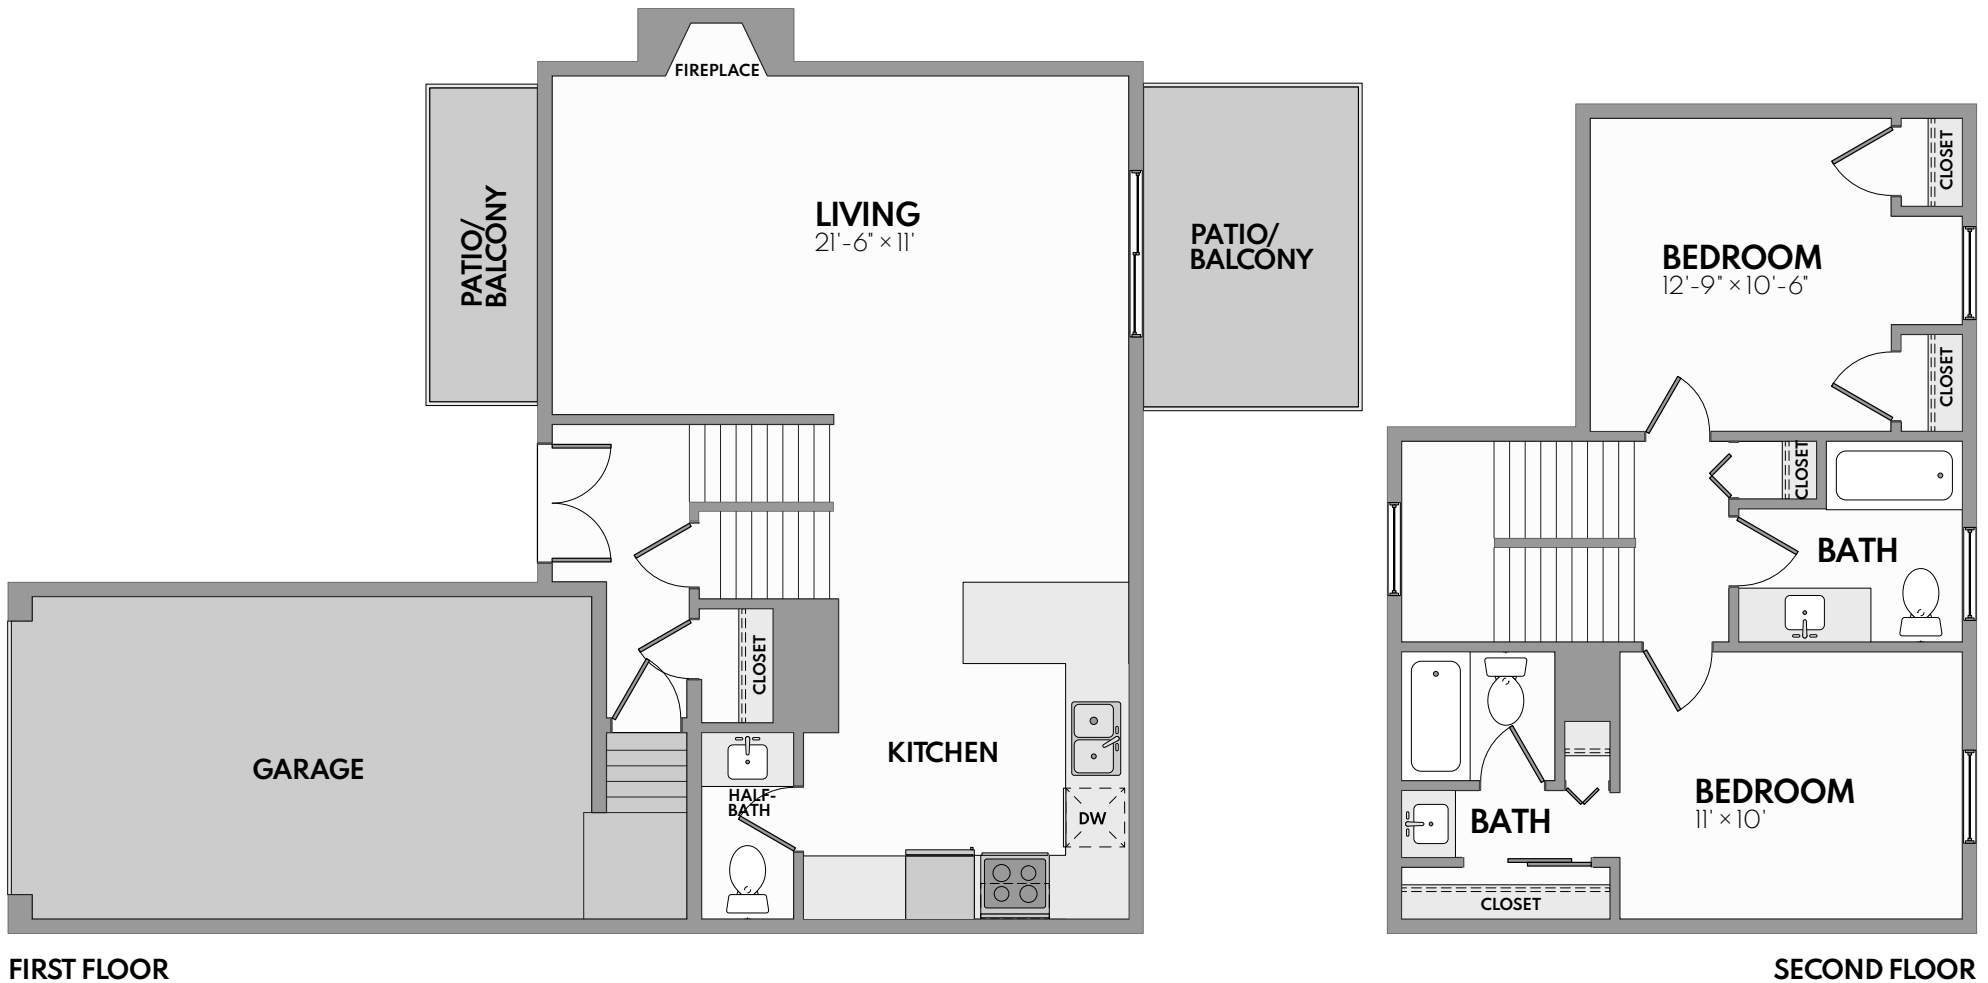

## The Colonial II

2 Bed | 2.5 Bath | 1 Garage Space | 1,260 Sq. Ft.\*

*\*Square footage calculations were based on basic plan dimensions and may vary from the actual square footage of specific as built apartments.*