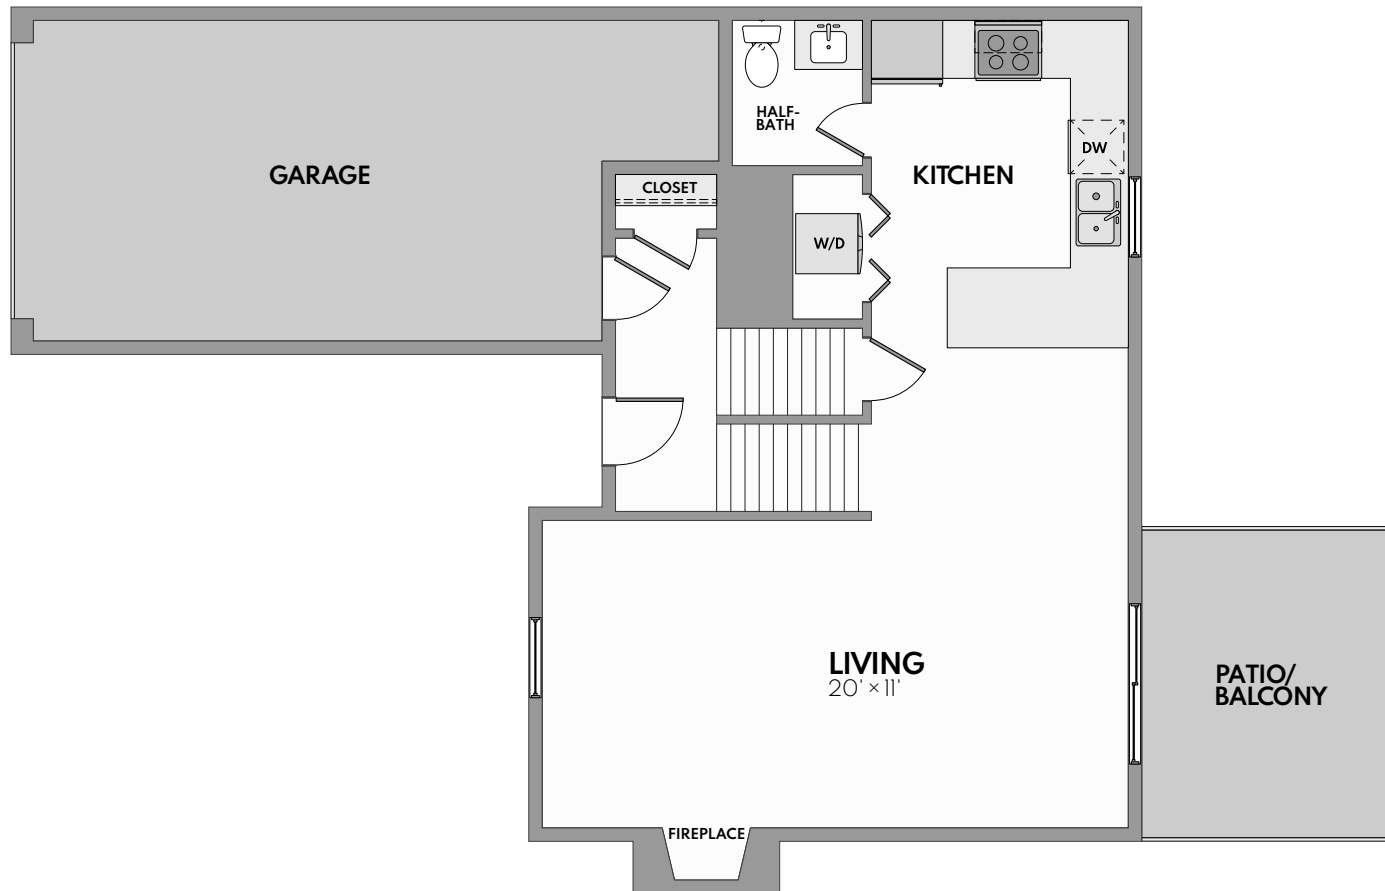

HUNTER'S | POINTE

The French II

2 Bed | 1.5 Bath | 1 Garage Space | 1,110 Sq. Ft.*

FIRST FLOOR

SECOND FLOOR

**Square footage calculations were based on basic plan dimensions and may vary from the actual square footage of specific as built apartments.*