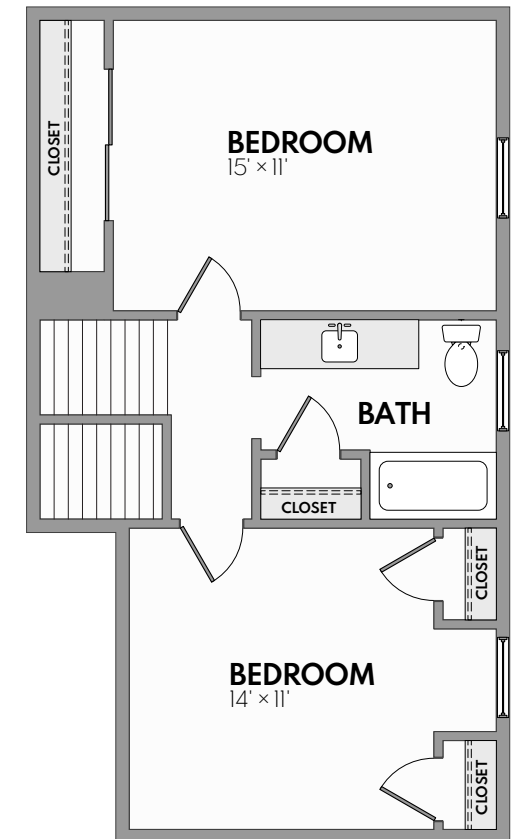

HUNTER'S | POINTE

The French II

2 Bed | 1.5 Bath | 1 Garage Space | 1,110 Sq. Ft.*

FIRST FLOOR

SECOND FLOOR

**Square footage calculations were based on basic plan dimensions and may vary from the actual square footage of specific as built apartments.*