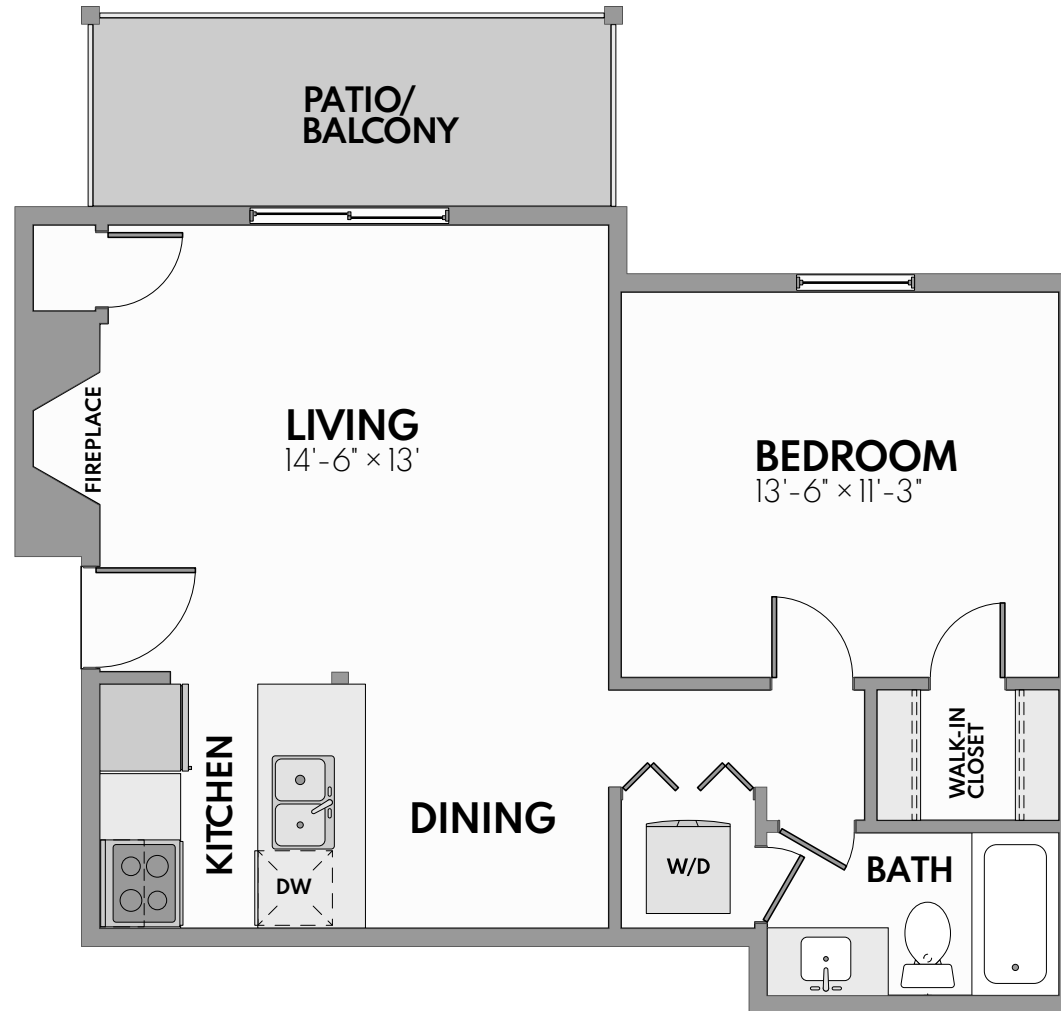

HUNTER'S | POINTE

The Lakeview I

1 Bed | 1 Bath | 700 Sq. Ft.*

**Square footage calculations were based on basic plan dimensions and may vary from the actual square footage of specific as built apartments.*