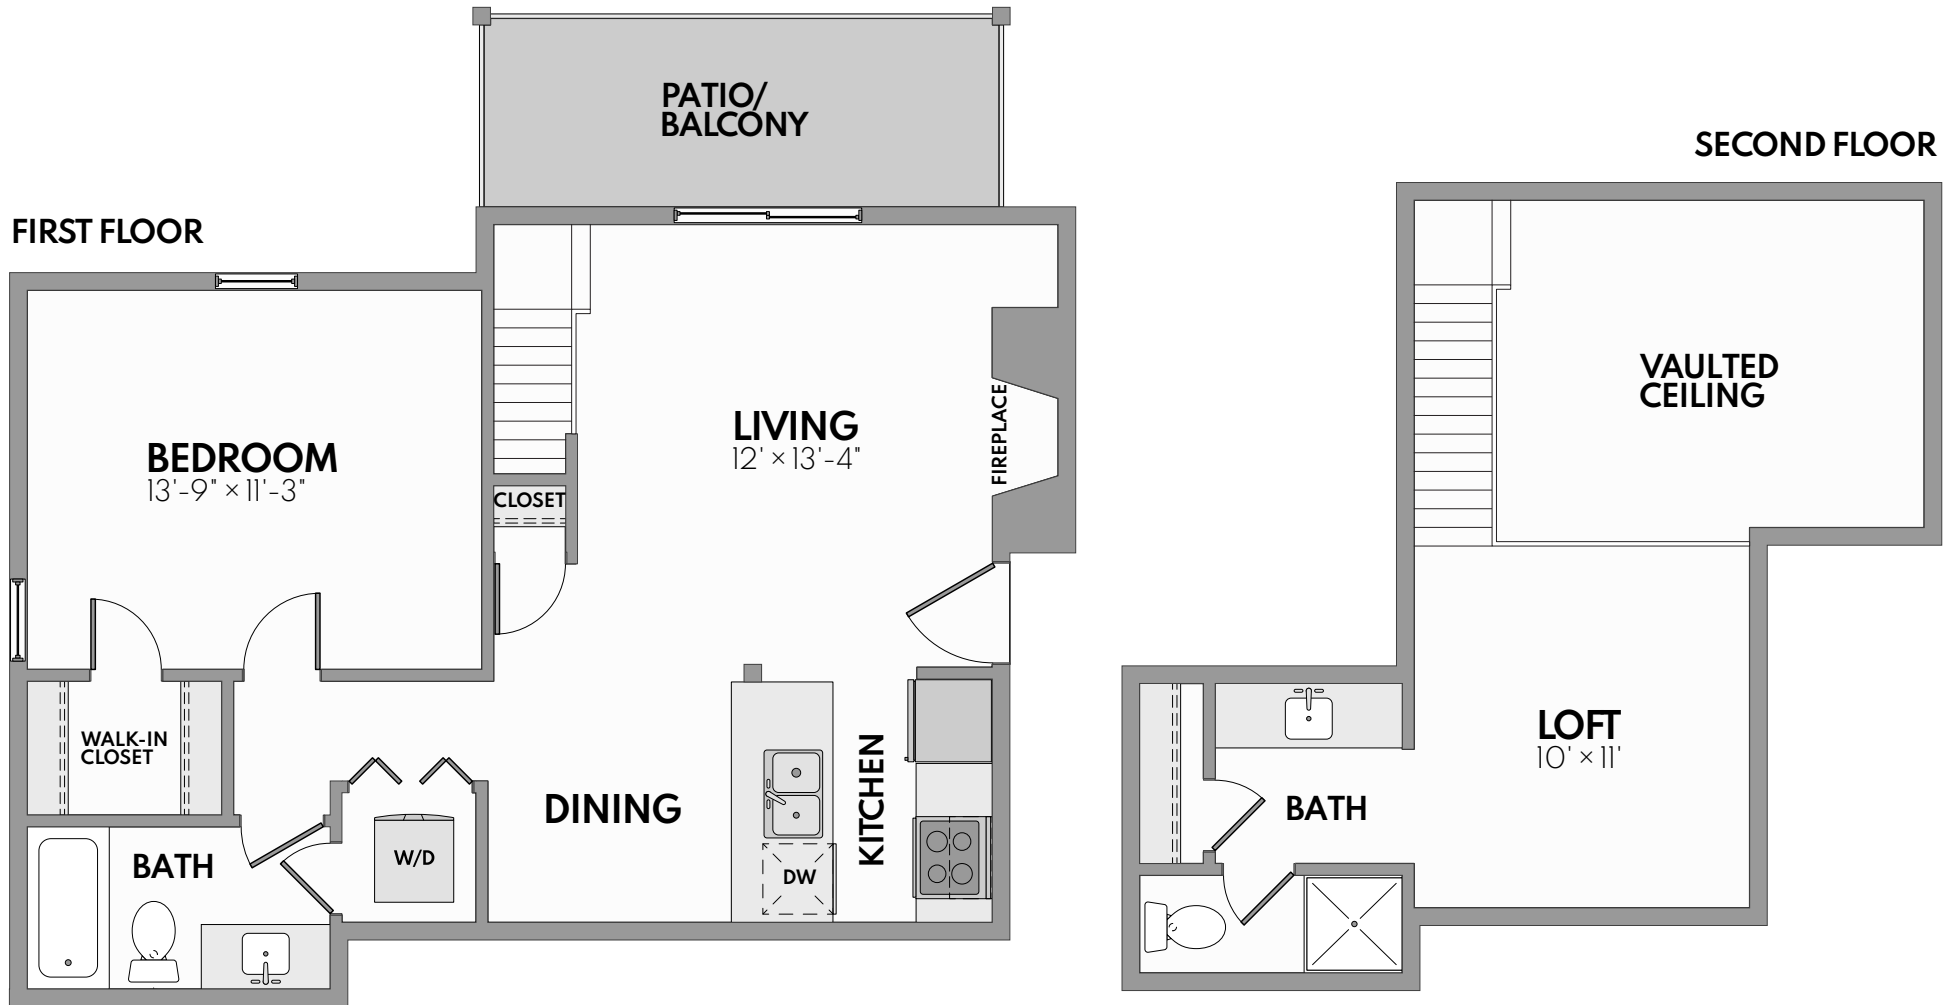

HUNTER'S | POINTE

The Lakeview Loft

1 Bed | 2 Bath | 925 Sq. Ft.*

**Square footage calculations were based on basic plan dimensions and may vary from the actual square footage of specific as built apartments.*