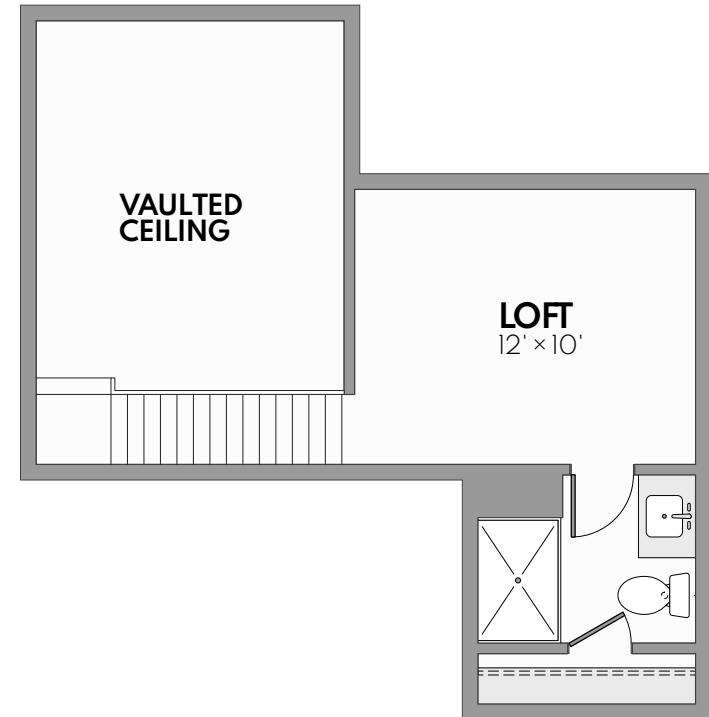

HUNTER'S | POINTE

The Pointe Loft

1 Bed | 2 Bath | 985 Sq. Ft.*

SECOND FLOOR

**Square footage calculations were based on basic plan dimensions and may vary from the actual square footage of specific as built apartments.*