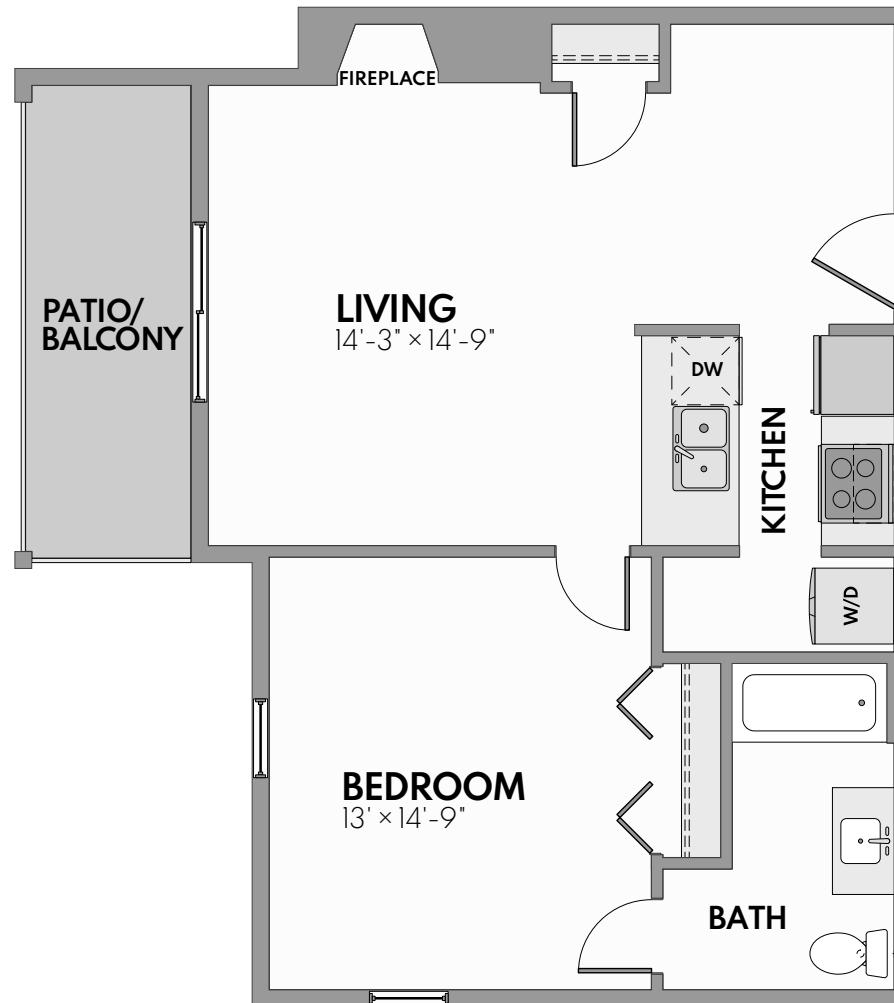

HUNTER'S | POINTE

The Pointe

1 Bed | 1 Bath | 752 Sq. Ft.*

**Square footage calculations were based on basic plan dimensions and may vary from the actual square footage of specific as built apartments.*

9800 W 118th Street, Overland Park, KS 66210
(913) 451-1850 | LiveAtHuntersPointe.com