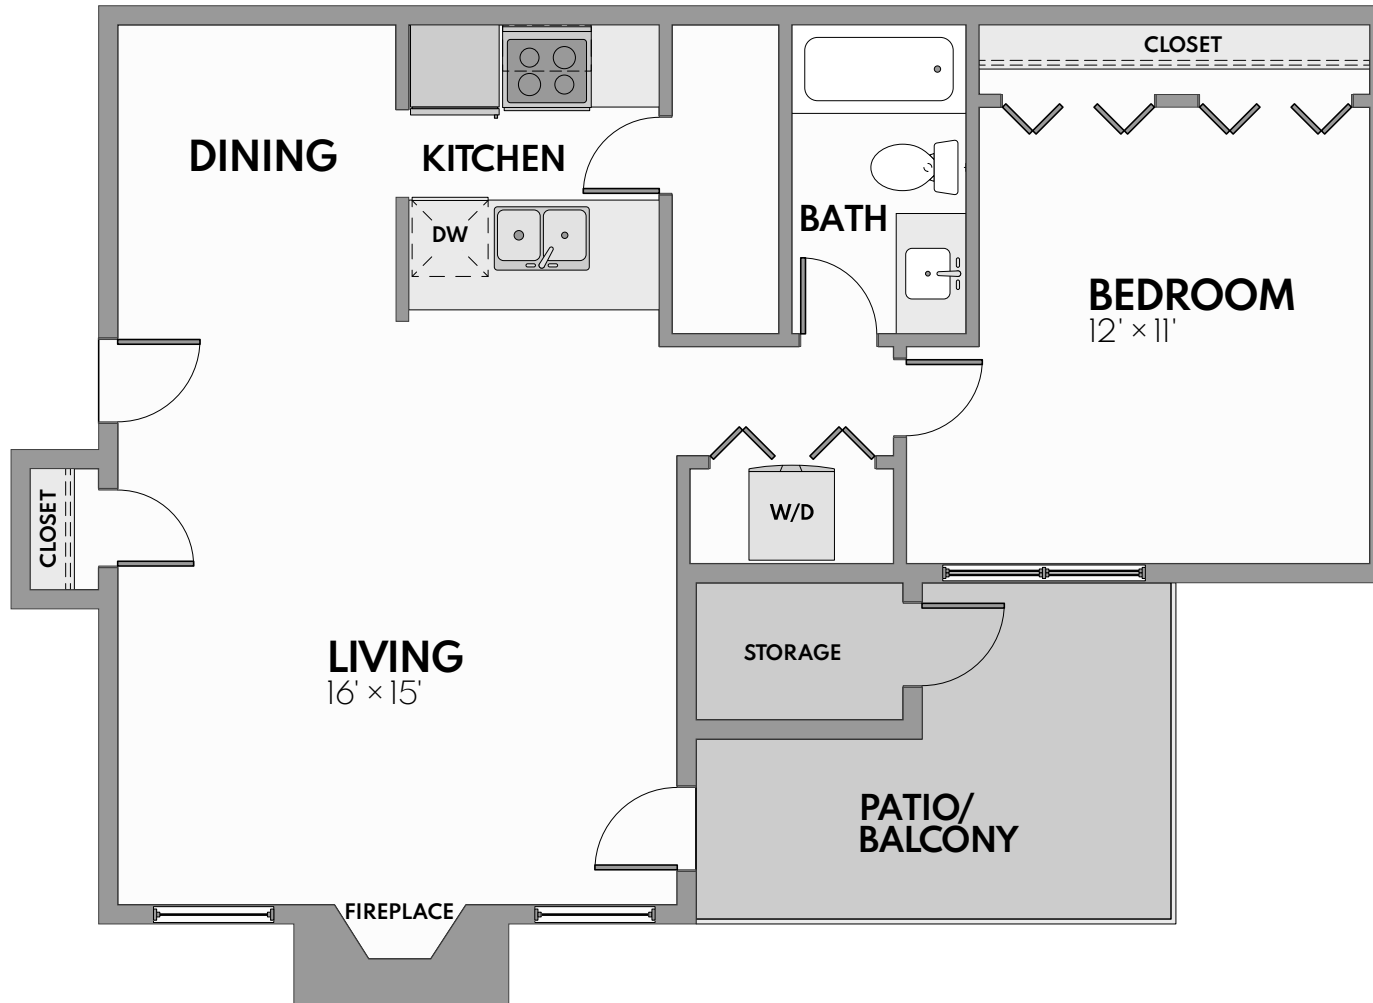

# HUNTER'S | POINTE

## The Riviera I

1 Bed | 1 Bath | 753 Sq. Ft.\*

*\*Square footage calculations were based on basic plan dimensions and may vary from the actual square footage of specific as built apartments.*

9800 W 118th Street, Overland Park, KS 66210  
(913) 451-1850 | [LiveAtHuntersPointe.com](http://LiveAtHuntersPointe.com)