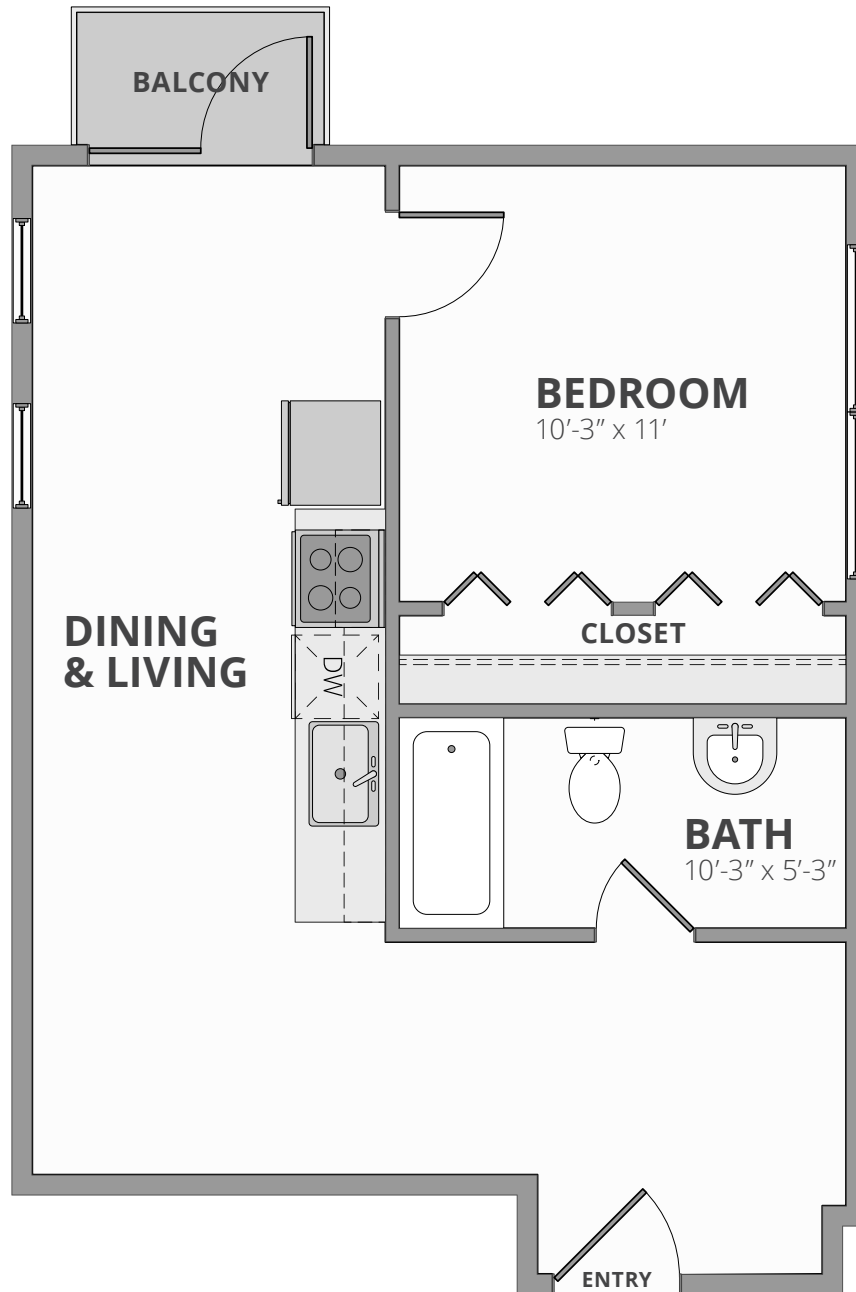

PEAK MIDTOWN DETROIT

The Rebel

1 Bed | 1 Bath | 500 Sq. Ft.*

**Square footage calculations were based on basic plan dimensions and may vary from the actual square footage of specific as built apartments.*