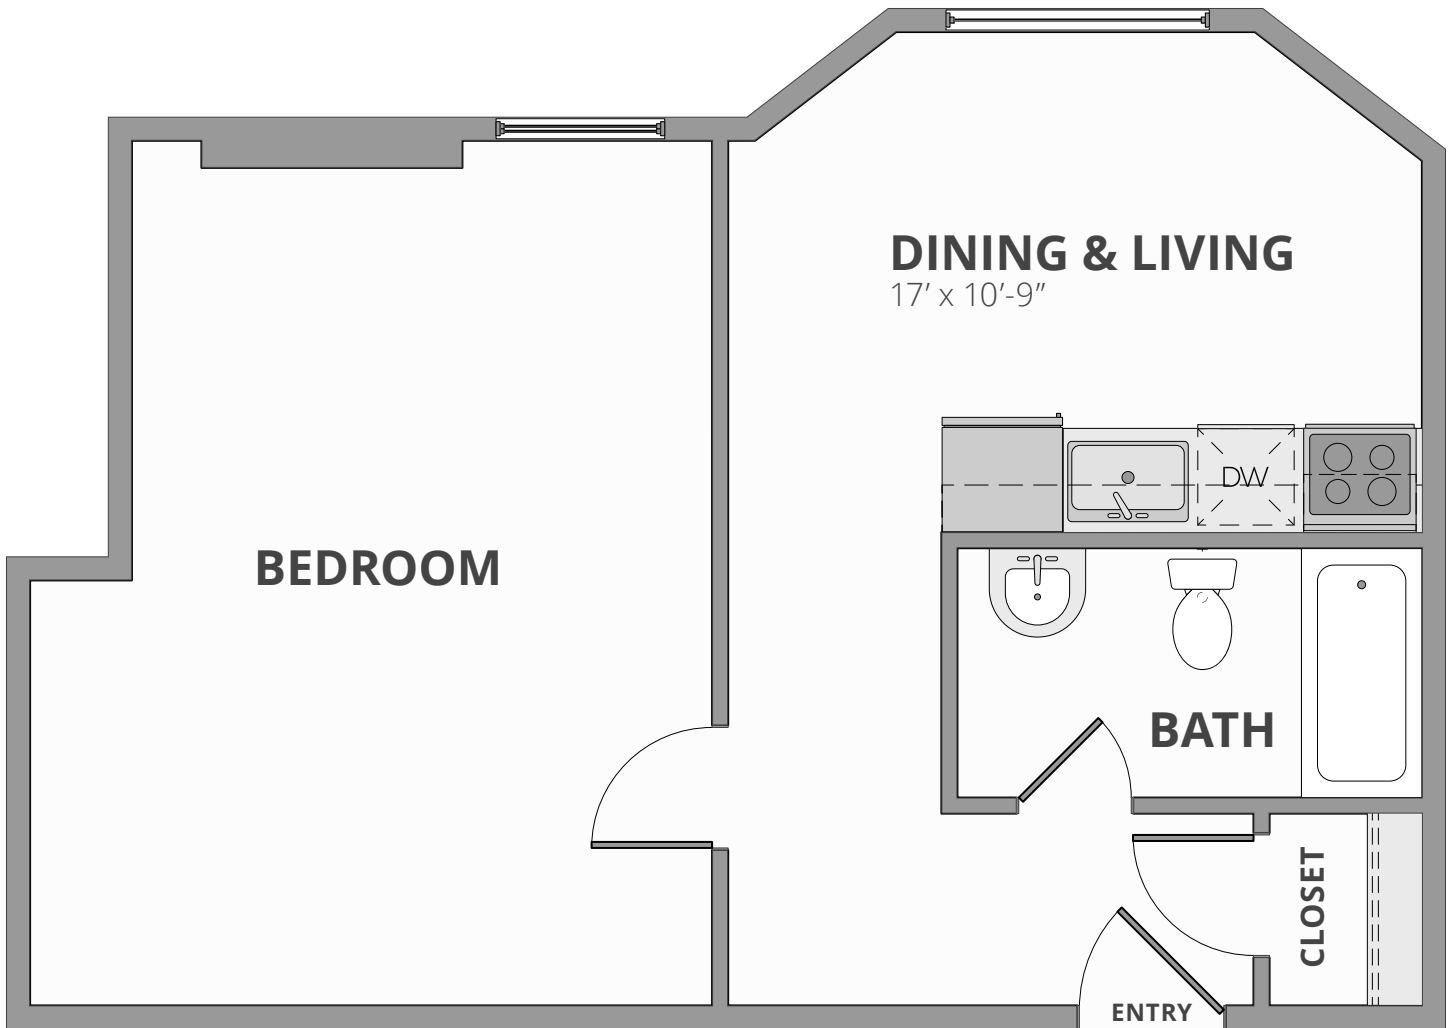

PEAK MIDTOWN DETROIT

The Vanguard

1 Bed | 1 Bath | 550 Sq. Ft.*

**Square footage calculations were based on basic plan dimensions and may vary from the actual square footage of specific as built apartments.*