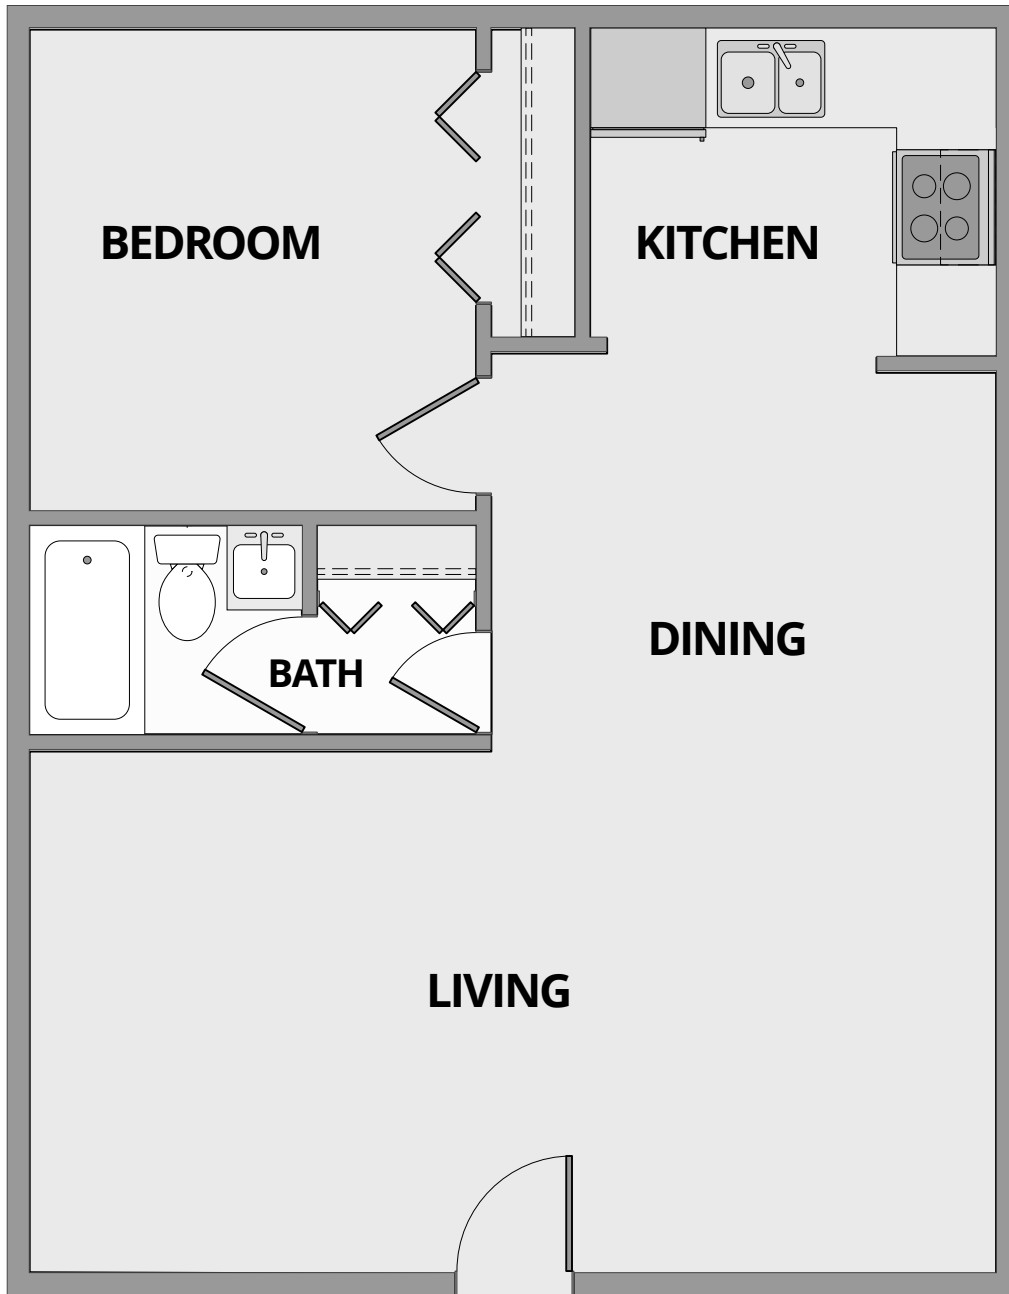

MADGREY

APARTMENTS

The Jefferson

1 Bed | 1 Bath | 600 Sq. Ft.*

**Square footage calculations were based on basic plan dimensions and may vary from the actual square footage of specific as built apartments.*