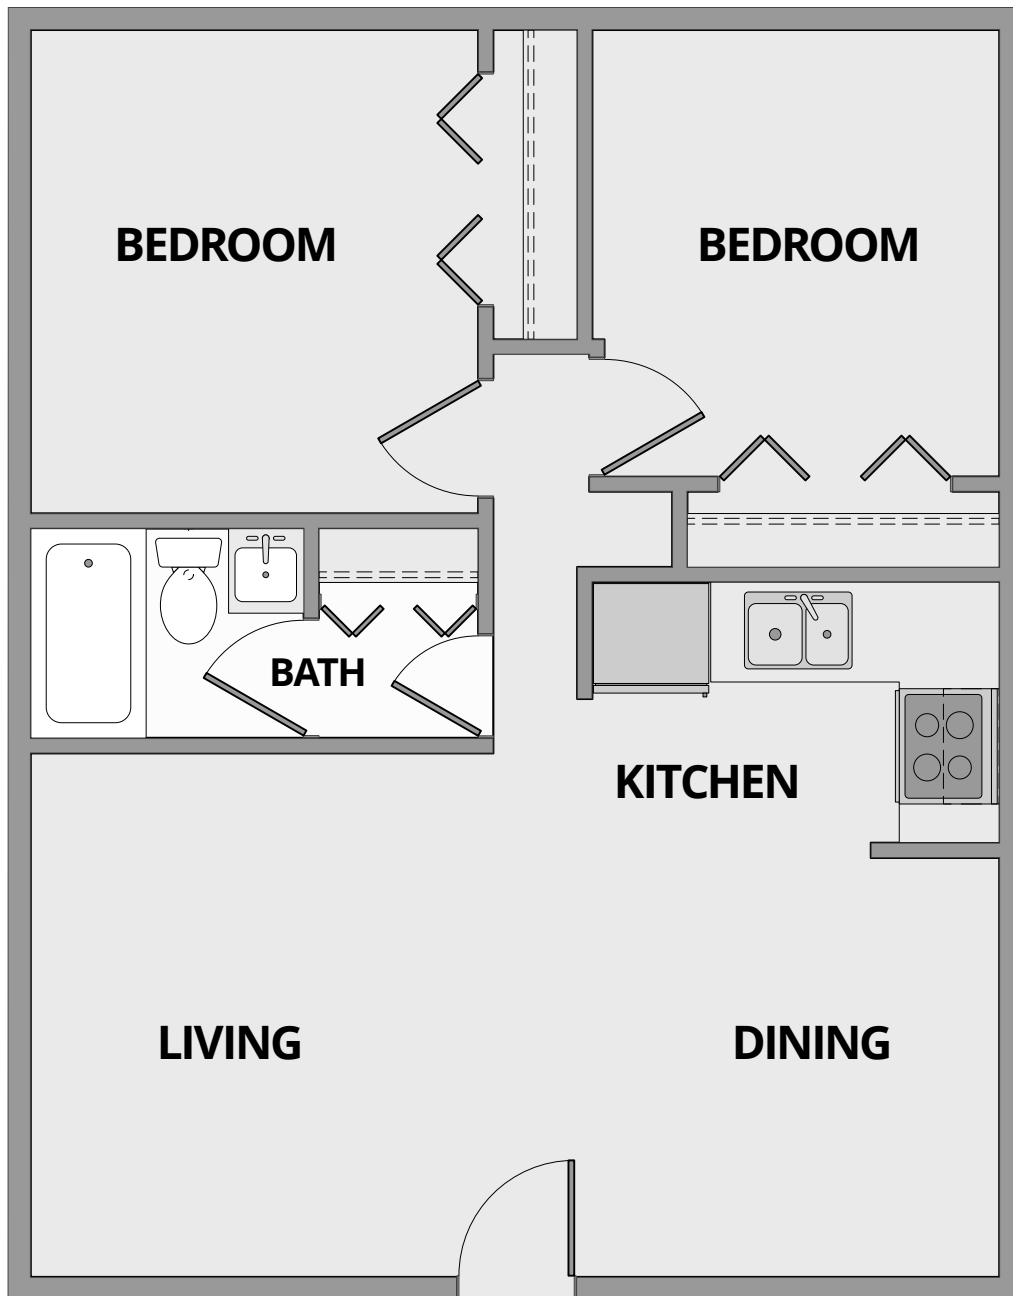

# MADGREY

APARTMENTS

## The Madison

2 Bed | 1 Bath | 800 Sq. Ft.\*

*\*Square footage calculations were based on basic plan dimensions and may vary from the actual square footage of specific as built apartments.*