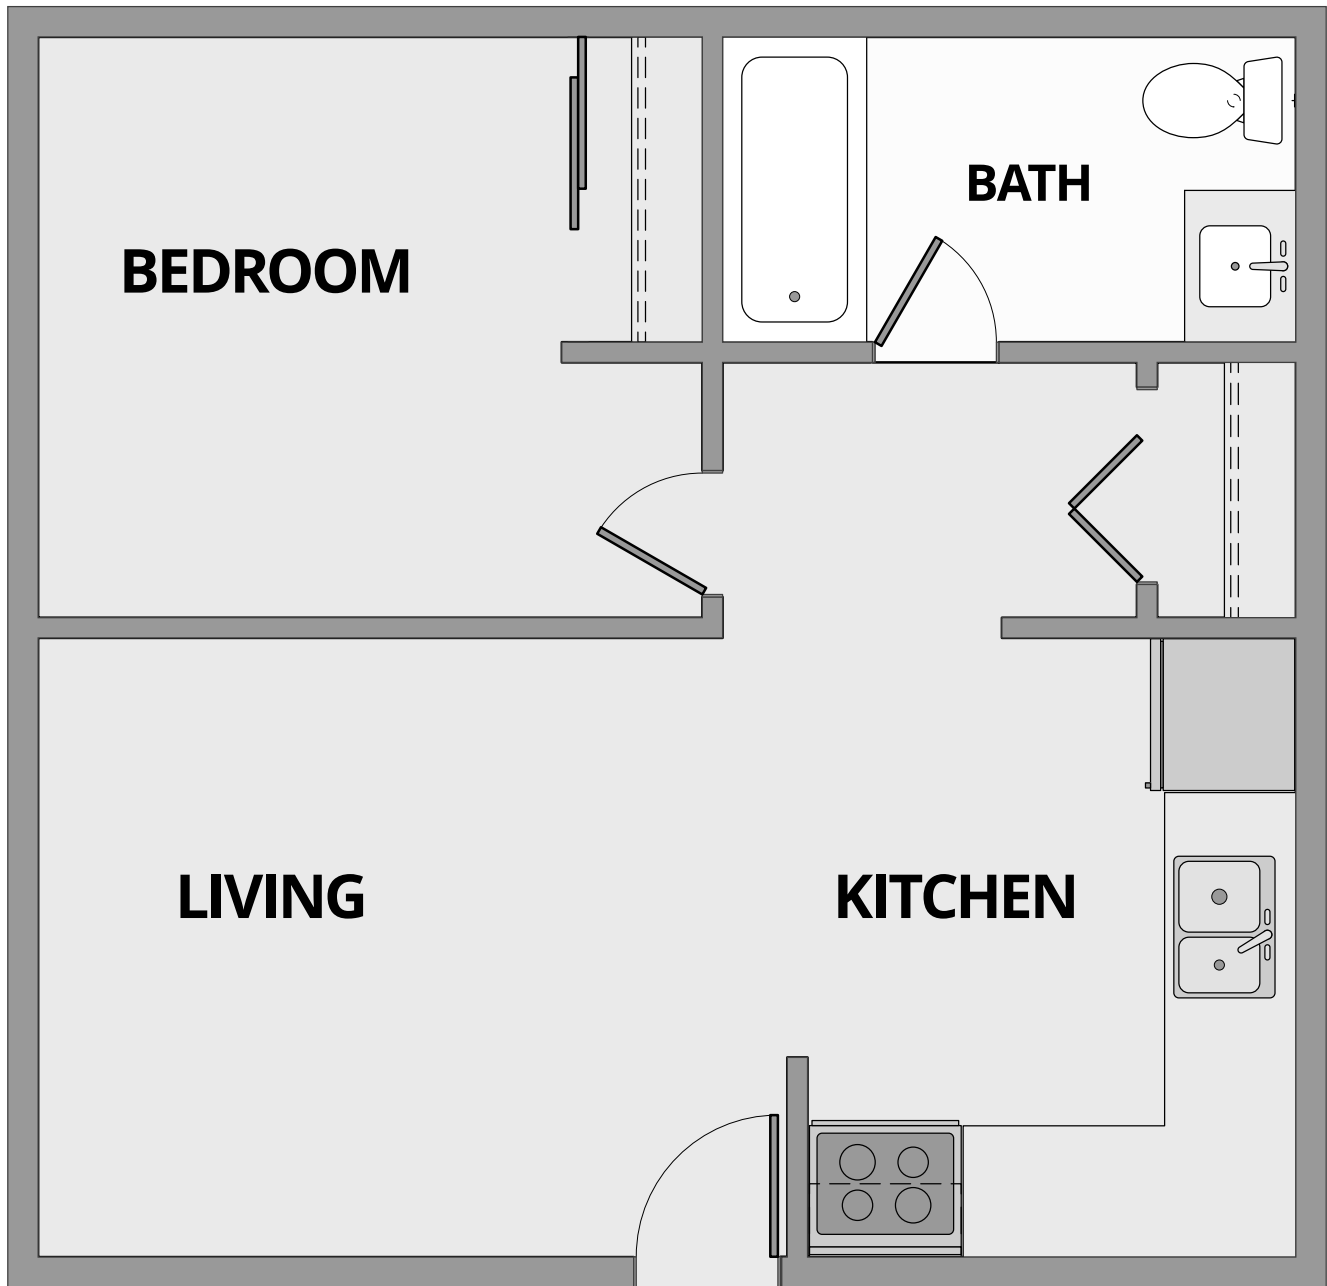

MADGREY

APARTMENTS

The Haze

1 Bed | 1 Bath | 455 Sq. Ft.*

**Square footage calculations were based on basic plan dimensions and may vary from the actual square footage of specific as built apartments.*