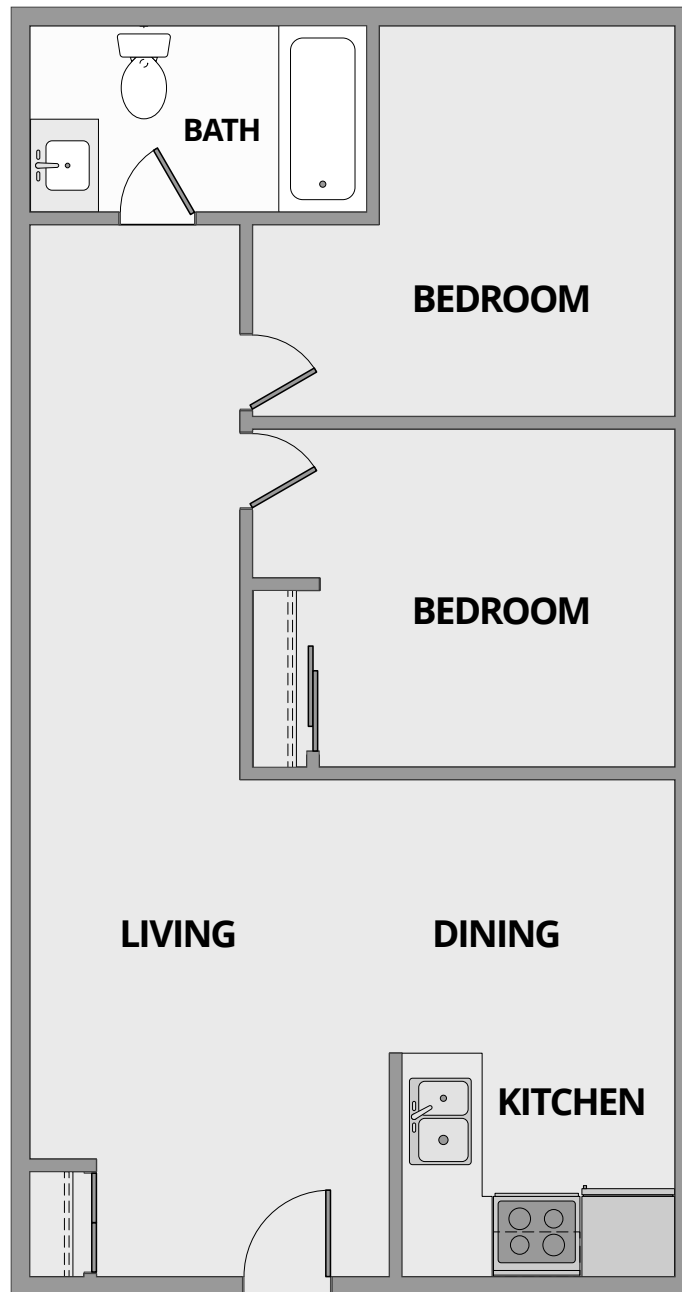

MADGREY

APARTMENTS

The Mist

2 Bed | 1 Bath | 805 Sq. Ft.*

**Square footage calculations were based on basic plan dimensions and may vary from the actual square footage of specific as built apartments.*