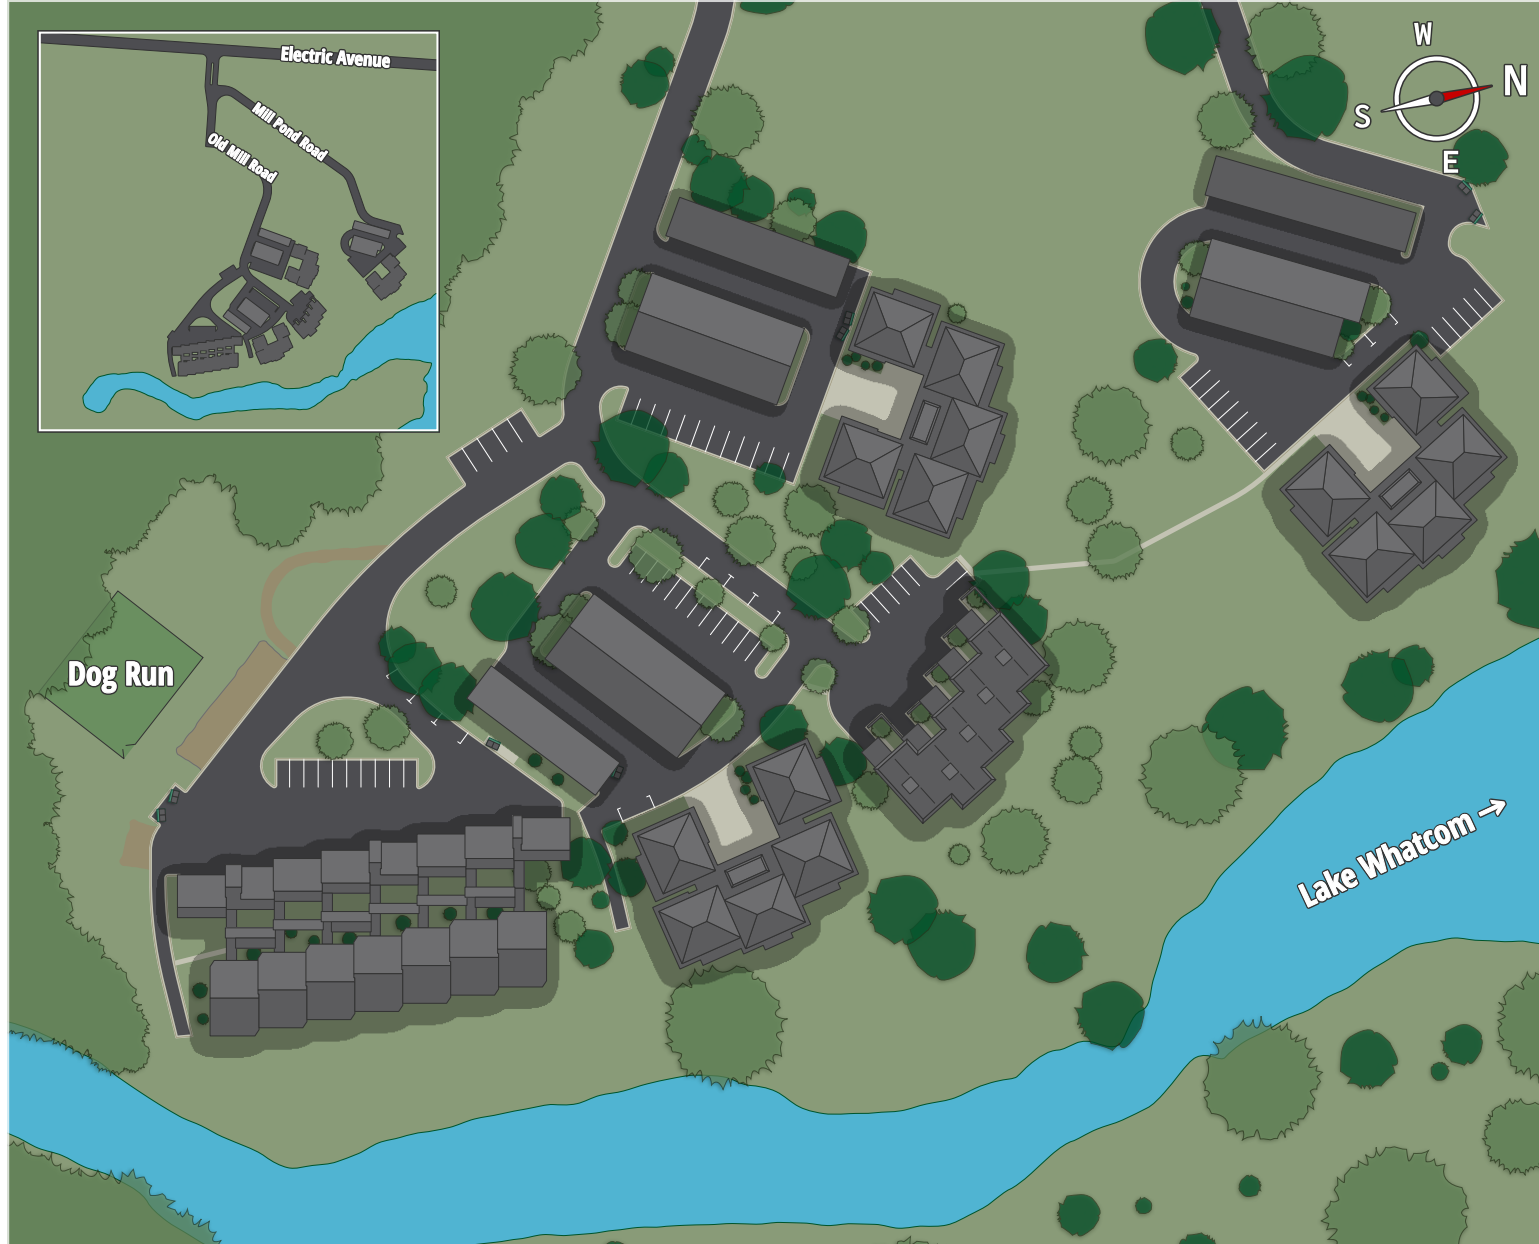

OLD MILL VILLAGE

2100 Electric Avenue, Bellingham, WA 98229
(360) 295-8200 | LiveAtOldMill.com