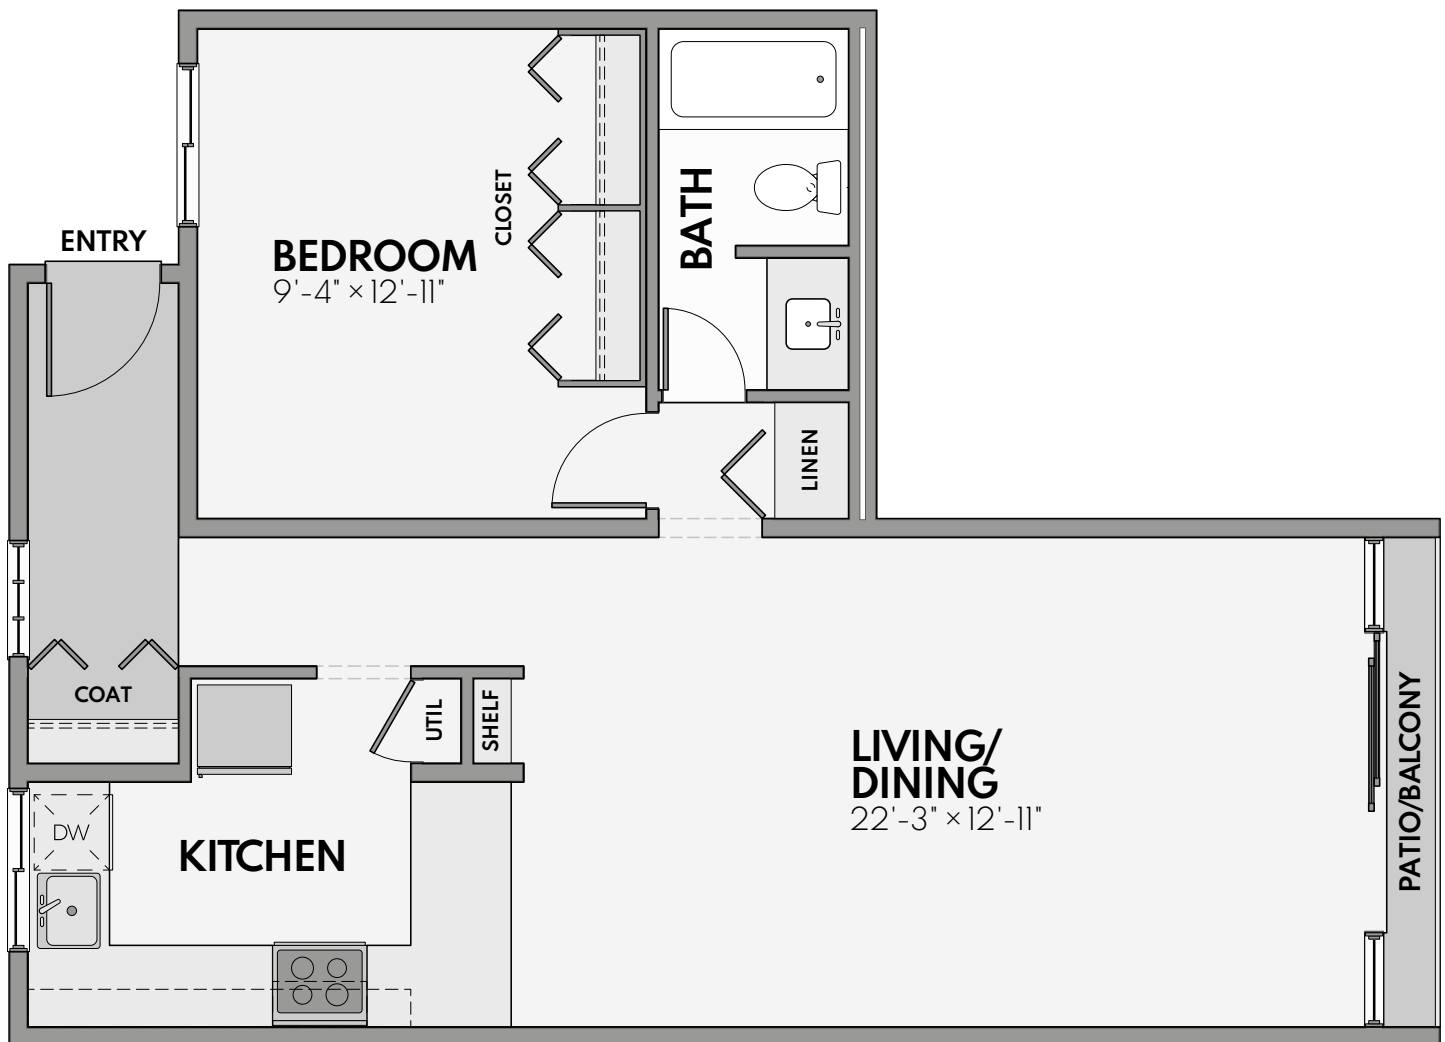

OLD MILL VILLAGE

THE ASPEN

1 Bed - 1 Bath - 734 Sq. Ft.*

**Square footage calculations were based on basic plan dimensions and may vary from the actual square footage of specific as built apartments.*