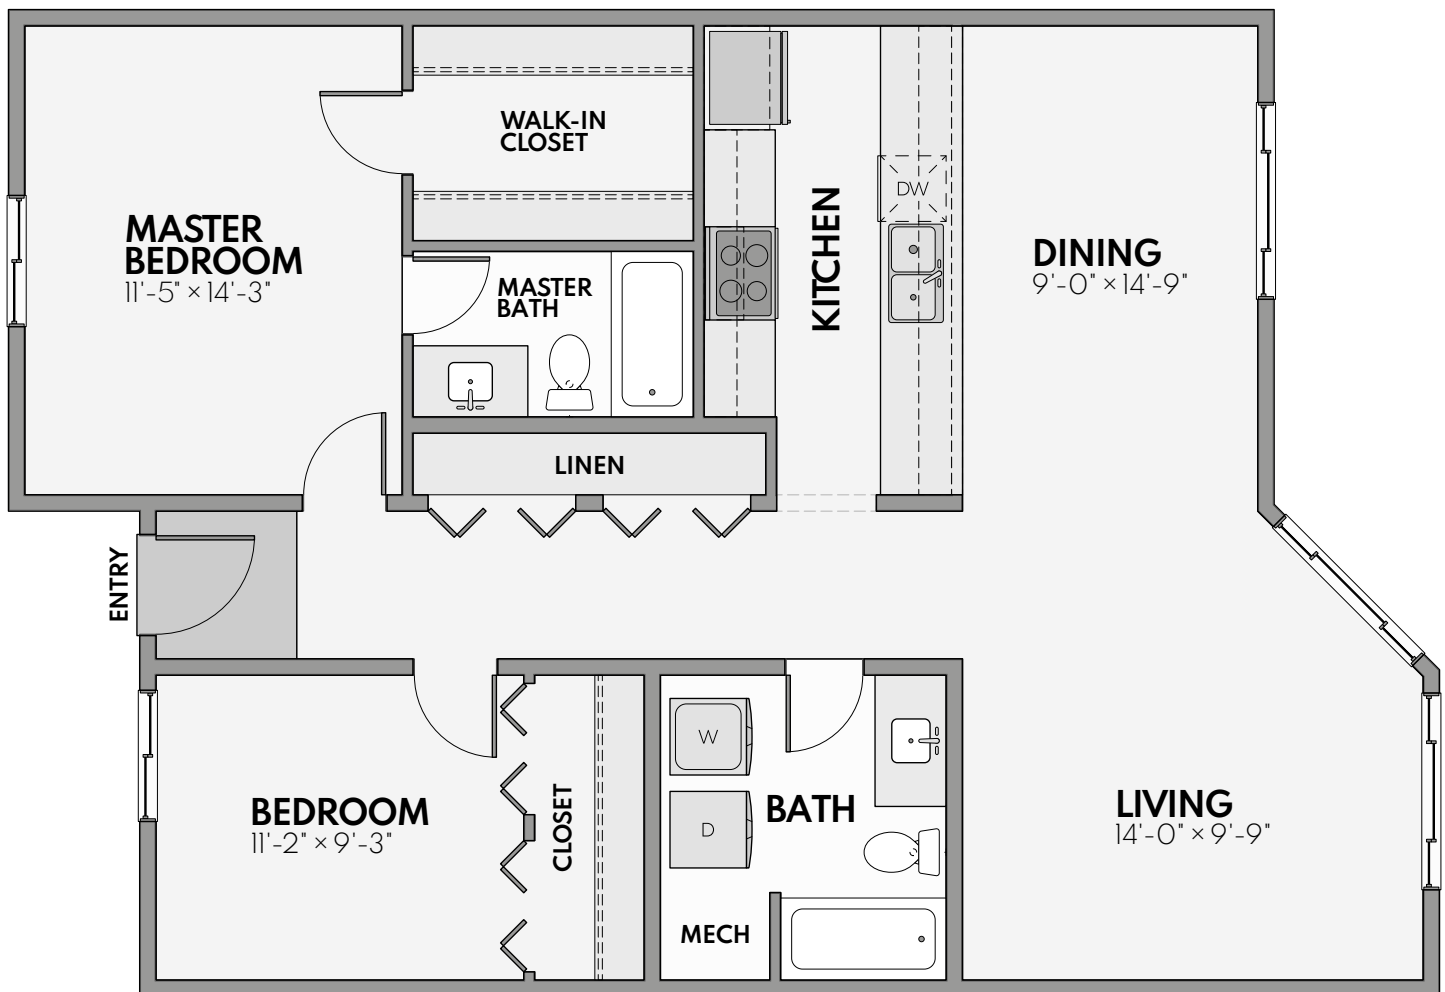

OLD MILL VILLAGE

THE BELLINGHAM

2 Bed - 2 Bath - 1,200 Sq. Ft.*

**Square footage calculations were based on basic plan dimensions and may vary from the actual square footage of specific as built apartments.*