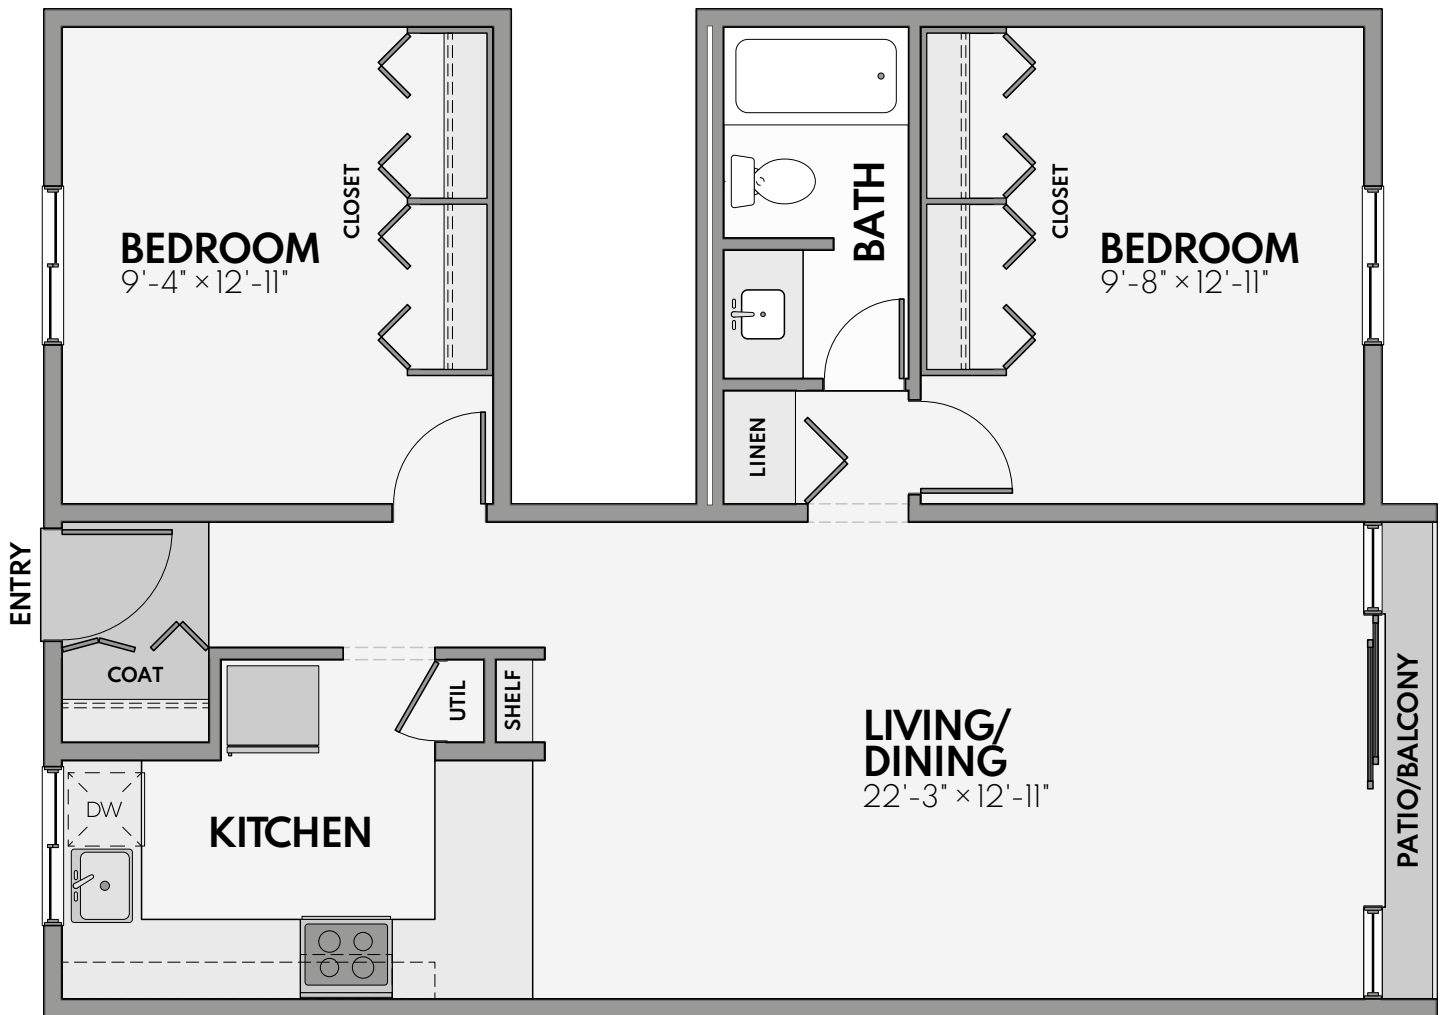

## THE MAGNOLIA

2 Bed - 1 Bath - 972 Sq. Ft.\*

*\*Square footage calculations were based on basic plan dimensions and may vary from the actual square footage of specific as built apartments.*