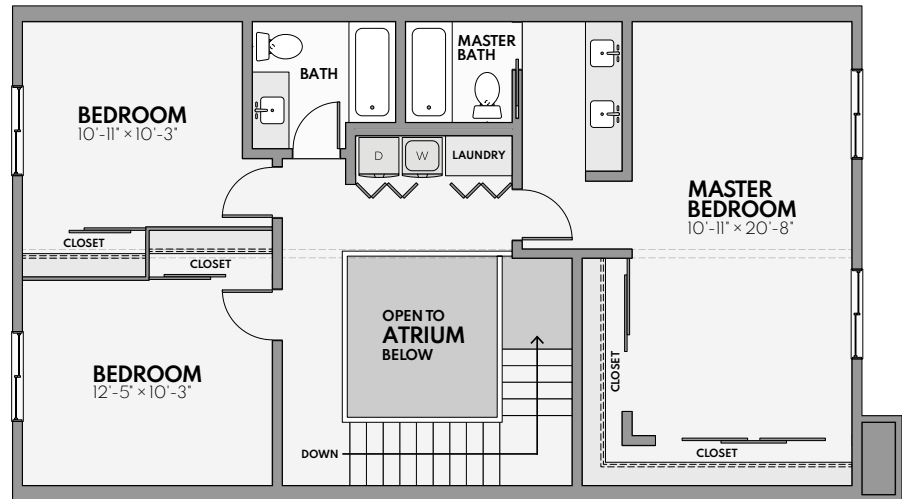

OLD MILL VILLAGE

THE PACIFIC

3 Bed - 2 1/2 Bath - 2,160 Sq. Ft.*

SECOND FLOOR

FIRST FLOOR (ENTRY)

**Square footage calculations were based on basic plan dimensions and may vary from the actual square footage of specific as built apartments.*