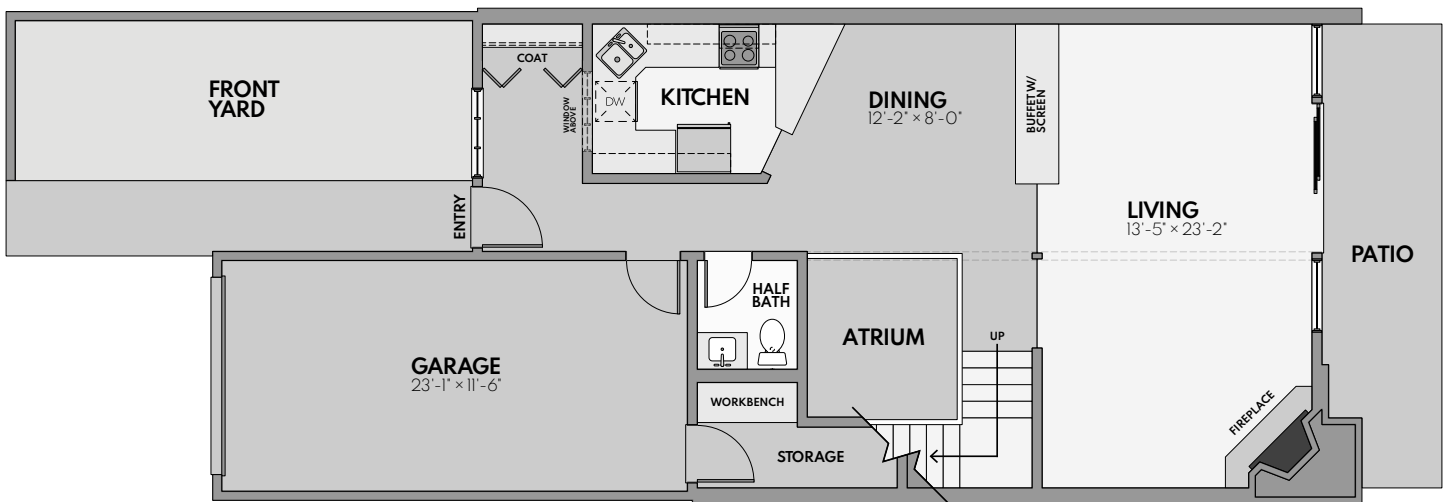

OLD MILL VILLAGE

THE PACIFIC

3 Bed - 2 1/2 Bath - 2,160 Sq. Ft.*

SECOND FLOOR

FIRST FLOOR (ENTRY)

**Square footage calculations were based on basic plan dimensions and may vary from the actual square footage of specific as built apartments.*