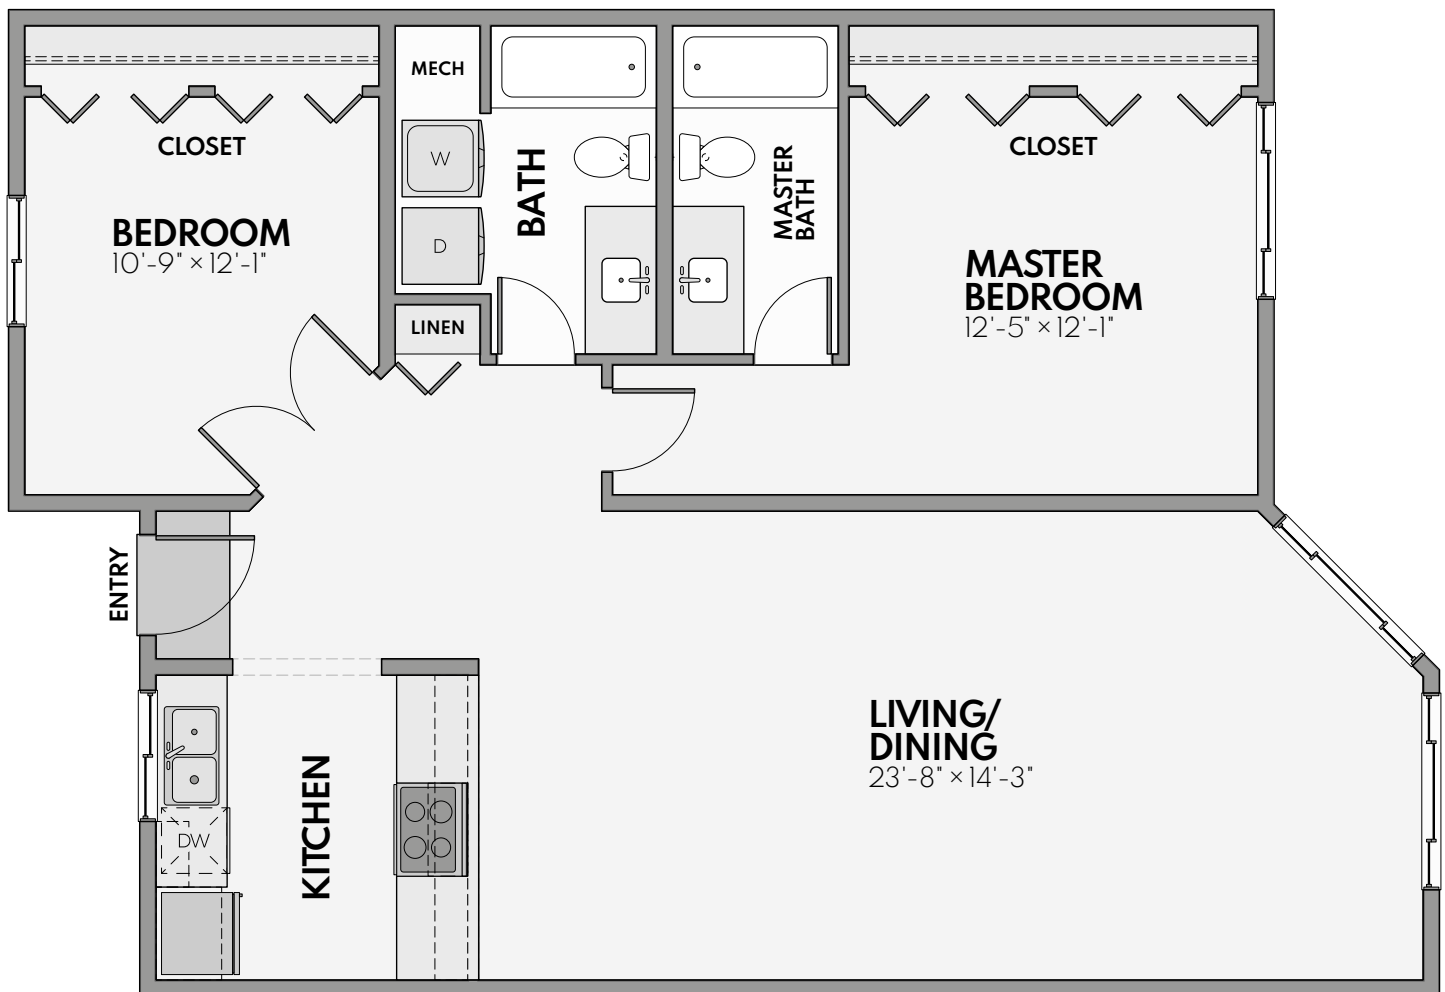

OLD MILL VILLAGE

THE WHATCOM

2 Bed - 2 Bath - 1,200 Sq. Ft.*

**Square footage calculations were based on basic plan dimensions and may vary from the actual square footage of specific as built apartments.*