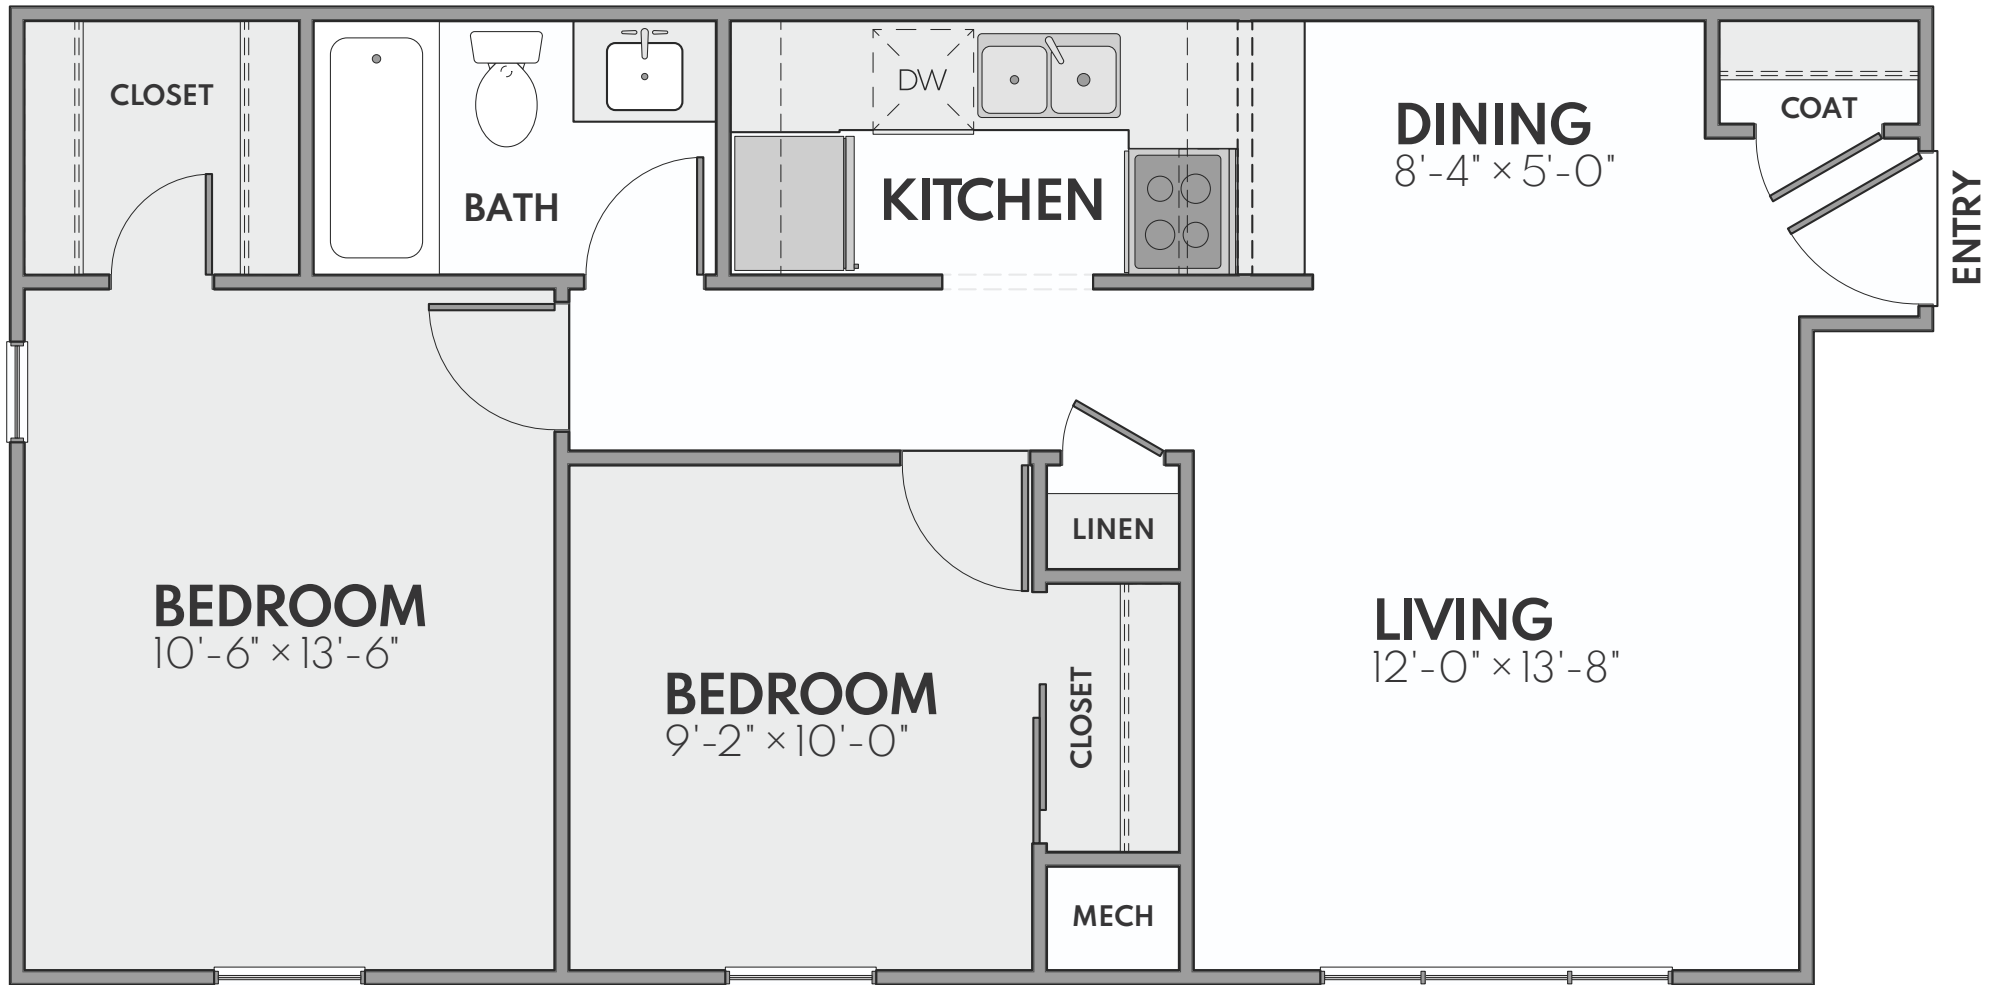

## The Camden

2 Bed | 1 Bath | 725 Sq. Ft.\*

*\*Square footage calculations were based on basic plan dimensions and may vary from the actual square footage of specific as built apartments.*