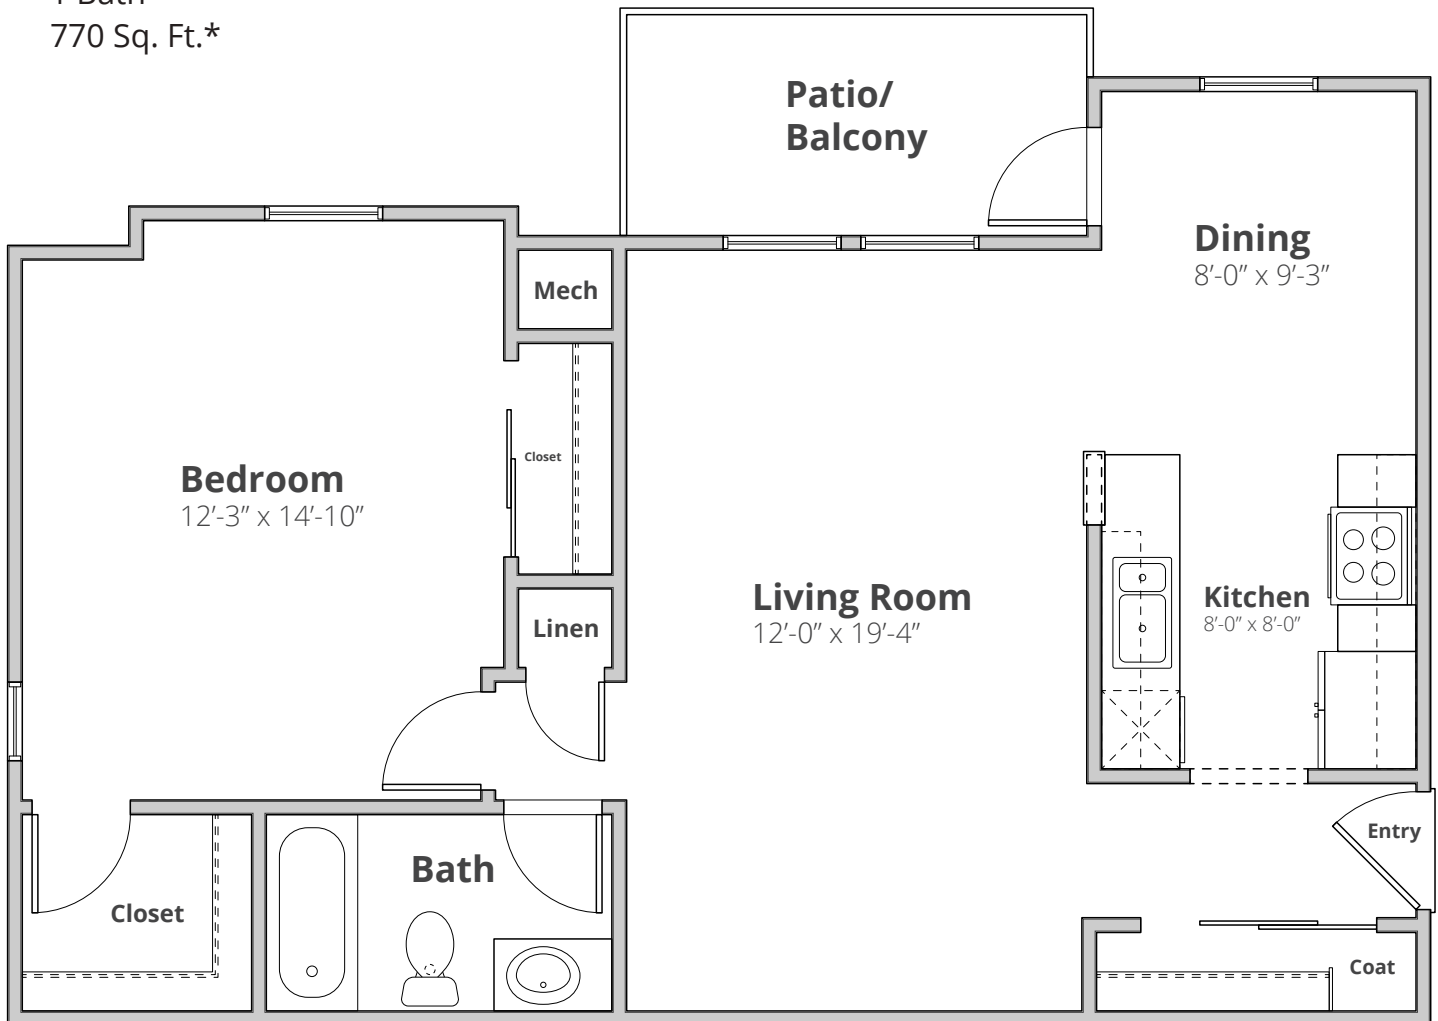

OXFORD PLACE APARTMENTS

The Concord

1 Bedroom

1 Bath

770 Sq. Ft.*

**Square footage calculations were based on basic plan dimensions and may vary from the actual square footage of specific as built apartments.*