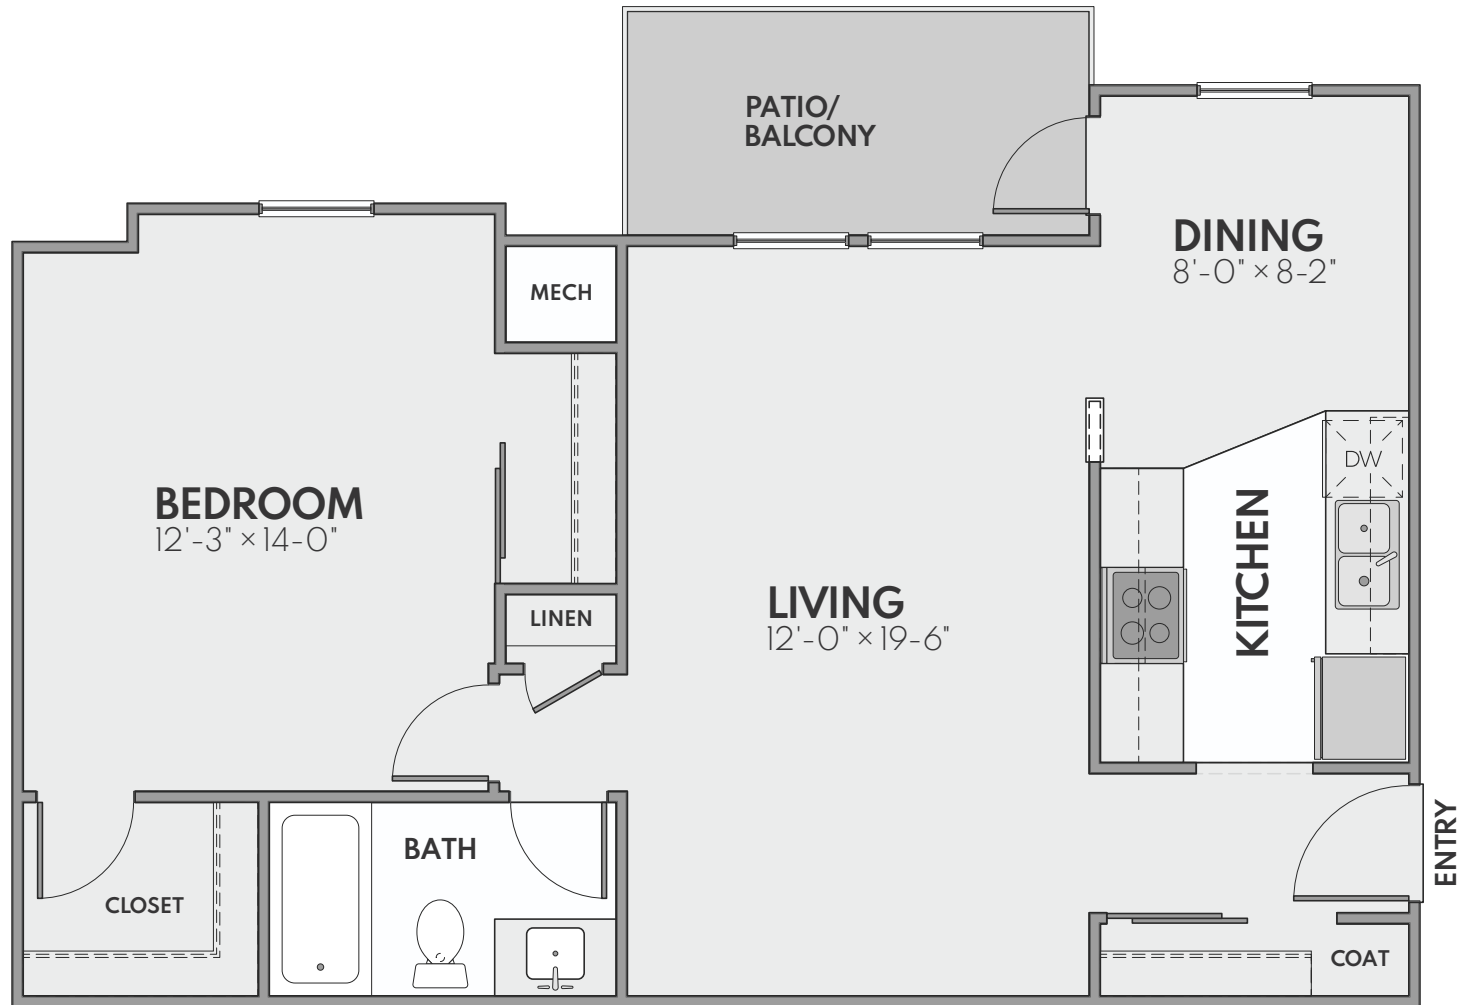

## The Concord

1 Bed | 1 Bath | 770 Sq. Ft.\*

*\*Square footage calculations were based on basic plan dimensions and may vary from the actual square footage of specific as built apartments.*

2143 43rd Street SE, Grand Rapids, MI 49508  
(616) 455-0140 | [LiveAtOxford.com](http://LiveAtOxford.com)