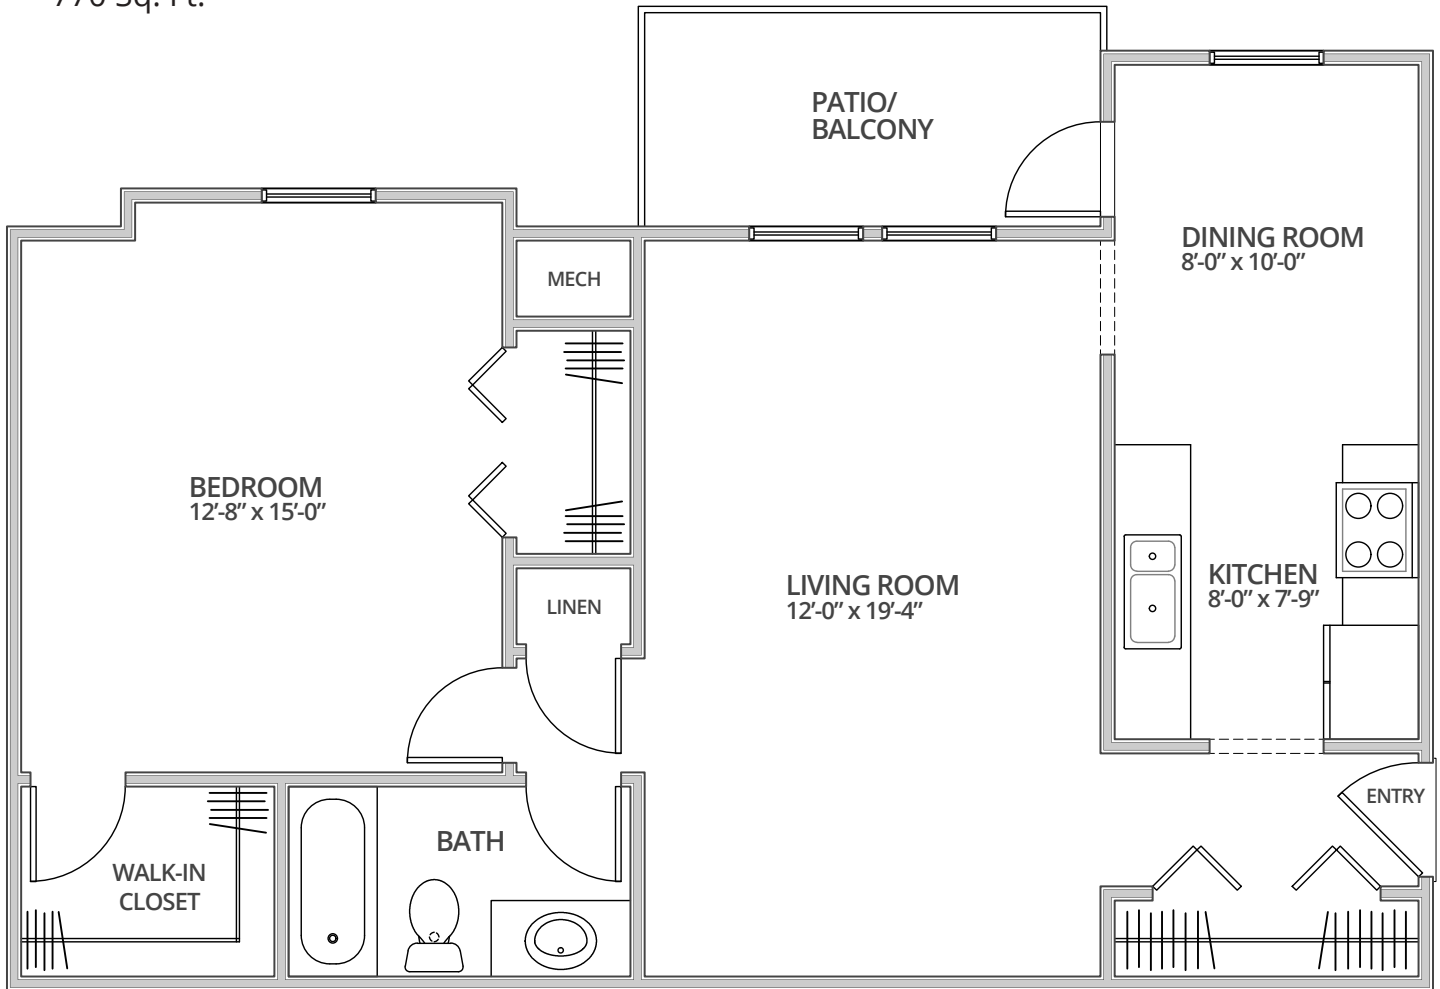

OXFORD PLACE APARTMENTS

The Concord

1 Bedroom

1 Bath

770 Sq. Ft.*

**Square footage calculations were based on basic plan dimensions and may vary from the actual square footage of specific as built apartments.*