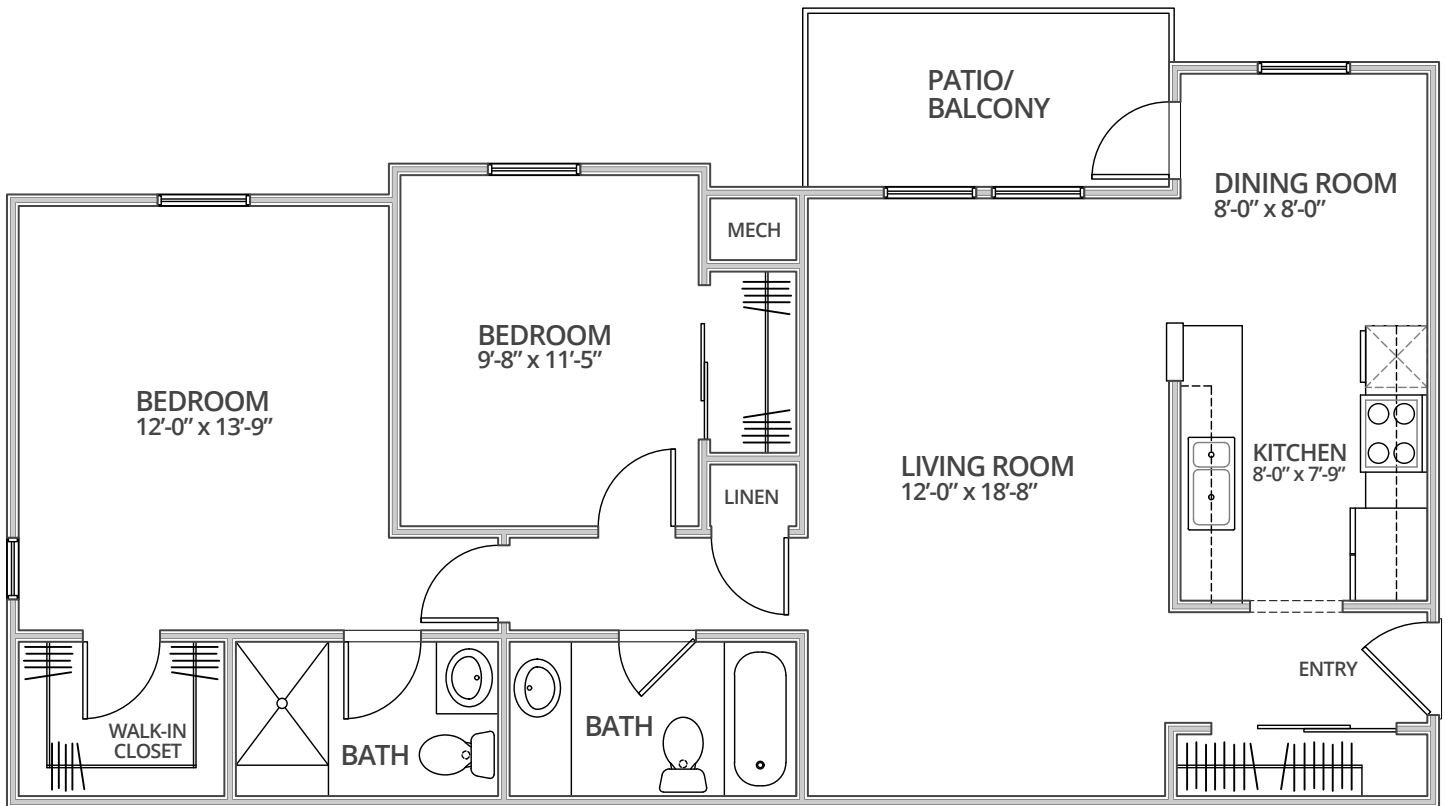

OXFORD PLACE APARTMENTS

The Greenwich

2 Bedroom

2 Bath

975 Sq. Ft.*

**Square footage calculations were based on basic plan dimensions and may vary from the actual square footage of specific as built apartments.*