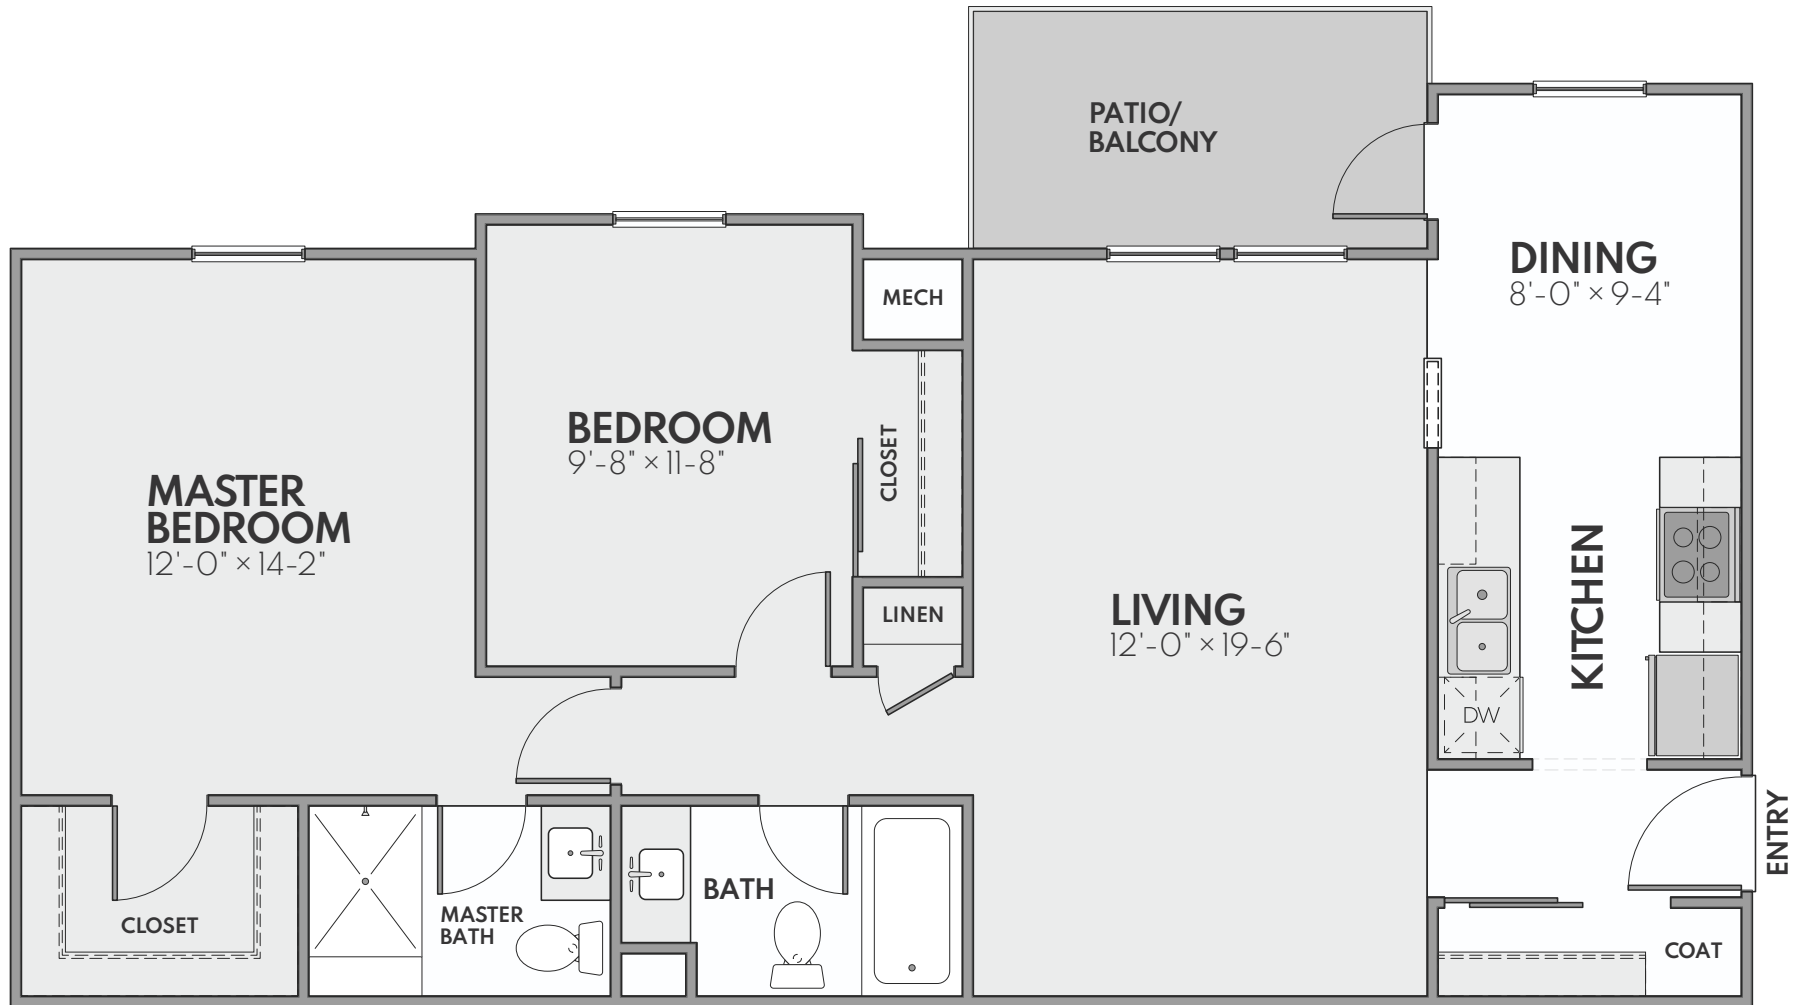

## The Greenwich

2 Bed | 2 Bath | 975 Sq. Ft.\*

*\*Square footage calculations were based on basic plan dimensions and may vary from the actual square footage of specific as built apartments.*

2143 43rd Street SE, Grand Rapids, MI 49508  
(616) 455-0140 | [LiveAtOxford.com](http://LiveAtOxford.com)