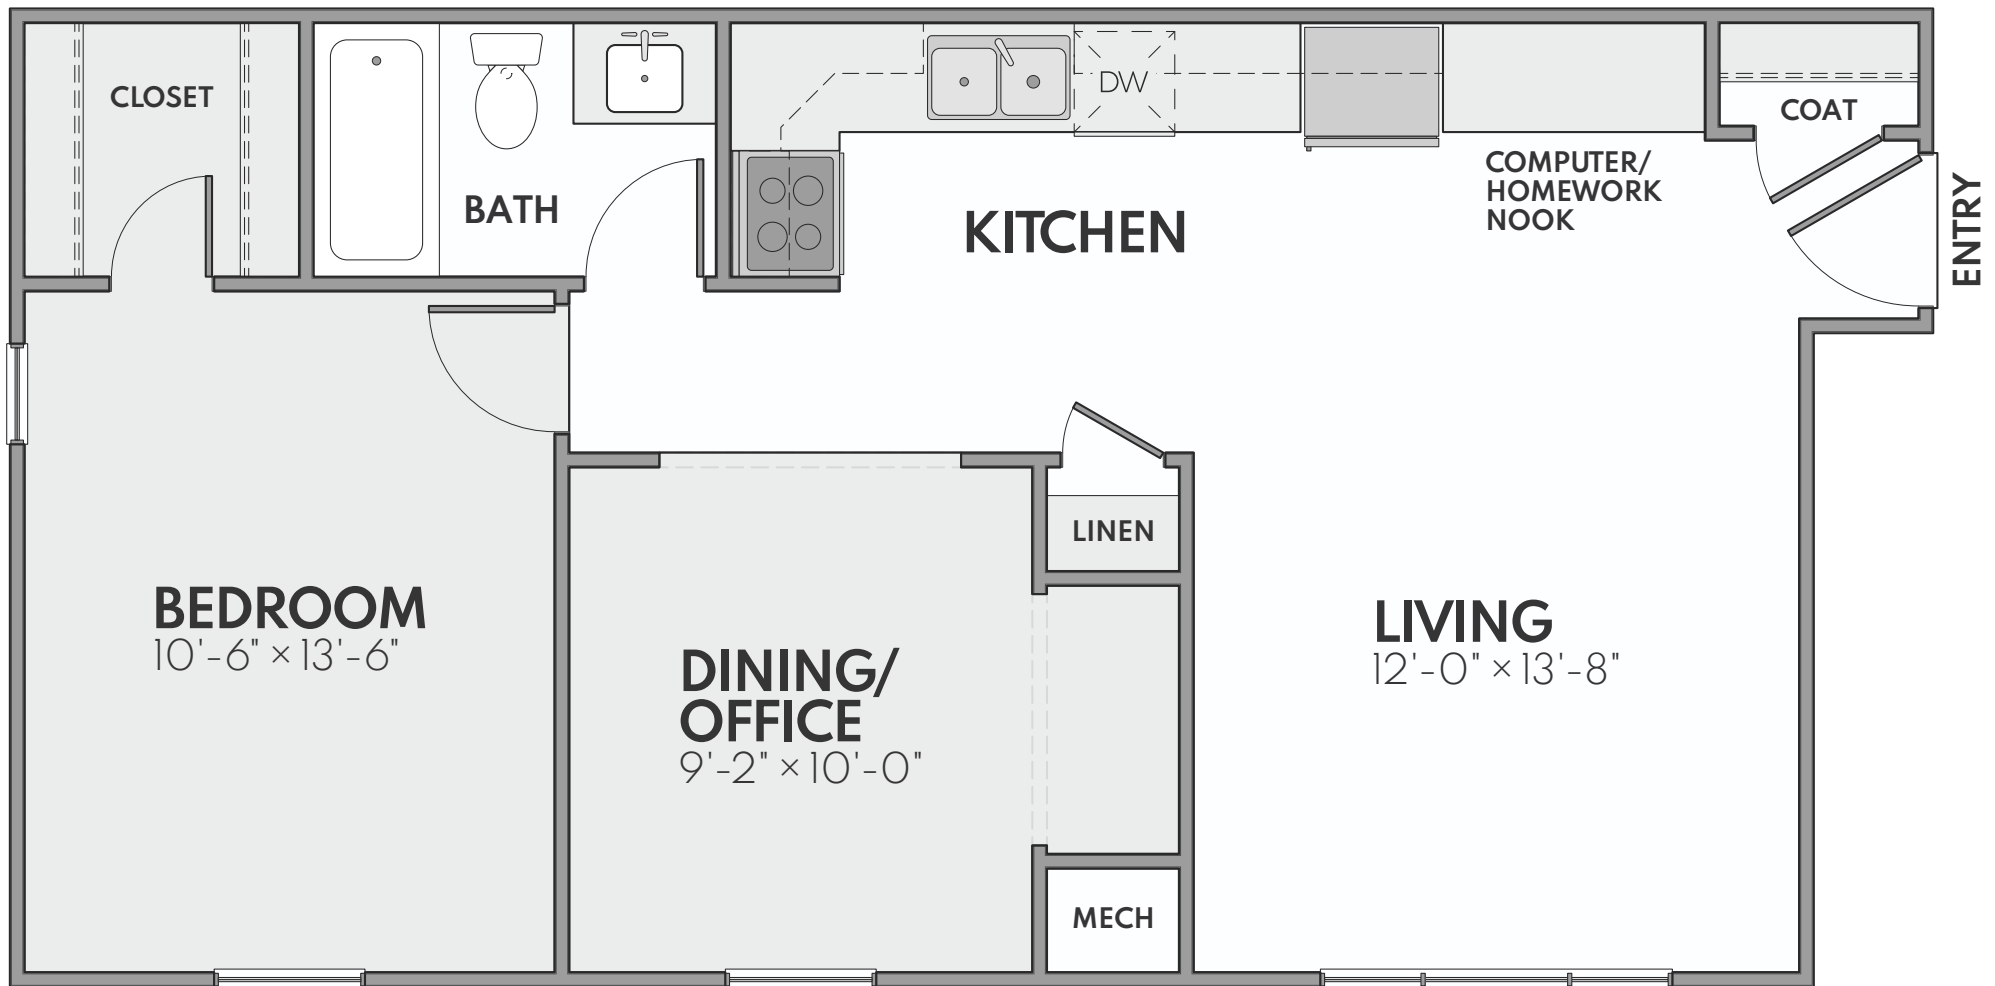

The New Haven

1 Bed | 1 Bath | 725 Sq. Ft.*

**Square footage calculations were based on basic plan dimensions and may vary from the actual square footage of specific as built apartments.*