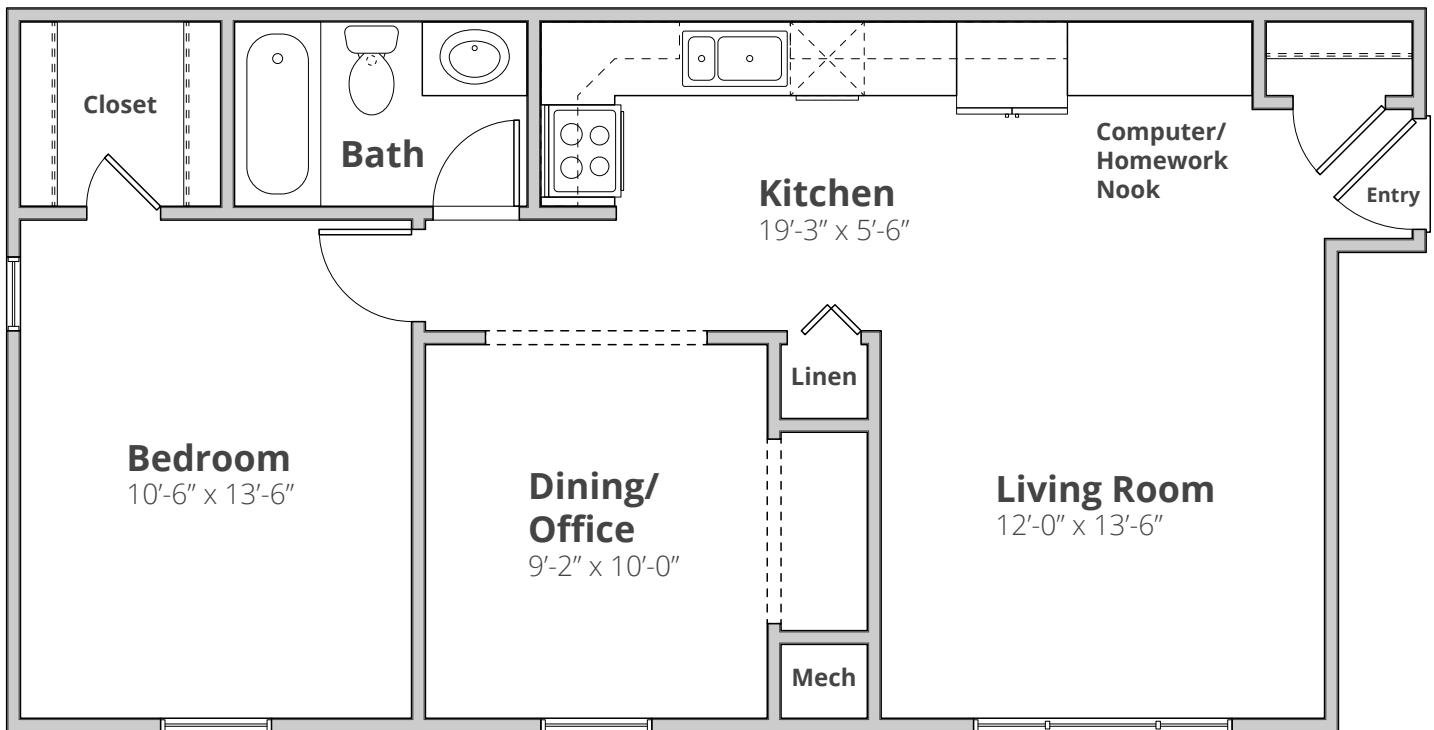

## The New Haven

1 Bedroom

1 Bath

725 Sq. Ft.\*

*\*Square footage calculations were based on basic plan dimensions and may vary from the actual square footage of specific as built apartments.*

2143 43rd St SE, Grand Rapids, MI 49508  
**P** (616) 455-0140 – **F** (616) 455-2676  
[peak-management.com/oxford-place](http://peak-management.com/oxford-place)