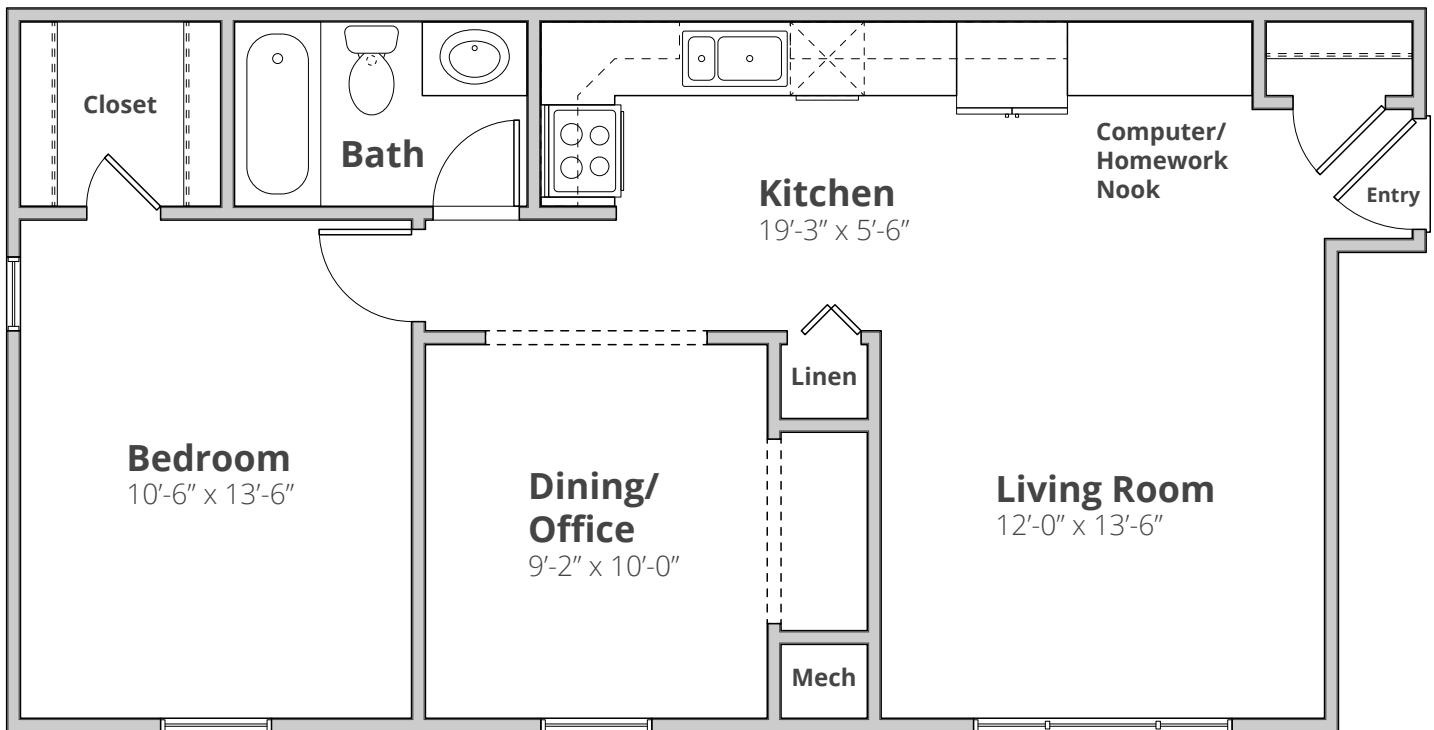

OXFORD PLACE APARTMENTS

The New Haven

1 Bedroom

1 Bath

725 Sq. Ft.*

**Square footage calculations were based on basic plan dimensions and may vary from the actual square footage of specific as built apartments.*