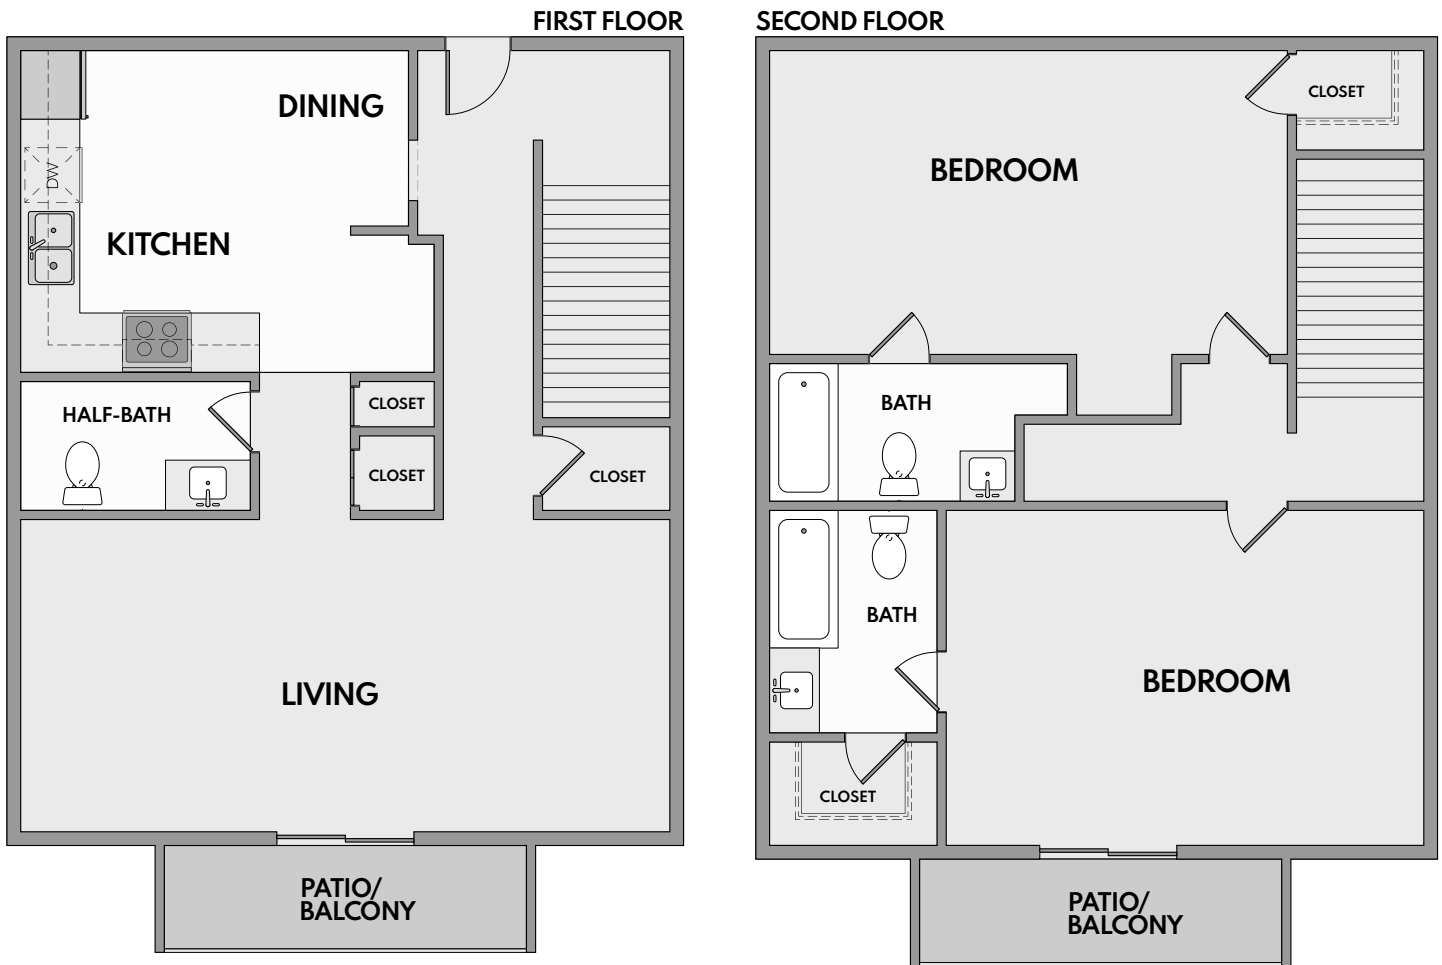

## The Arbor

2 Bed | 2.5 Bath | 1,292 Sq. Ft.\*

*\*Square footage calculations were based on basic plan dimensions and may vary from the actual square footage of specific as built apartments.*