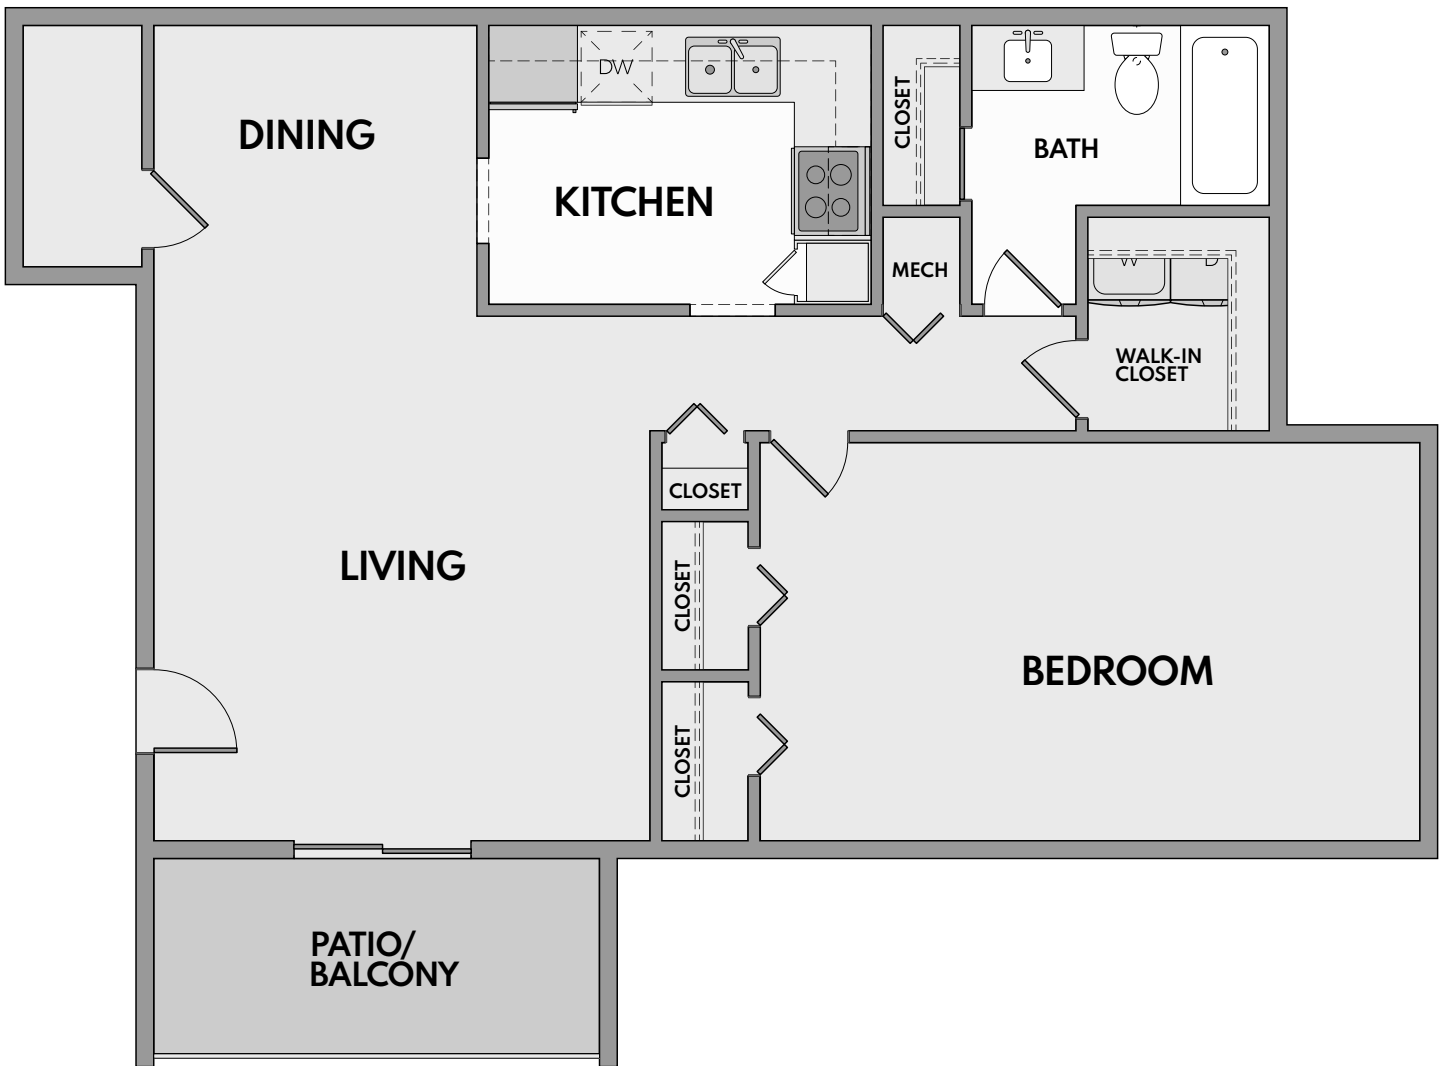

Partridge Meadows

APARTMENTS

The Ivy

1 Bed | 1 Bath | 818 - 866 Sq. Ft.*

**Square footage calculations were based on basic plan dimensions and may vary from the actual square footage of specific as built apartments.*