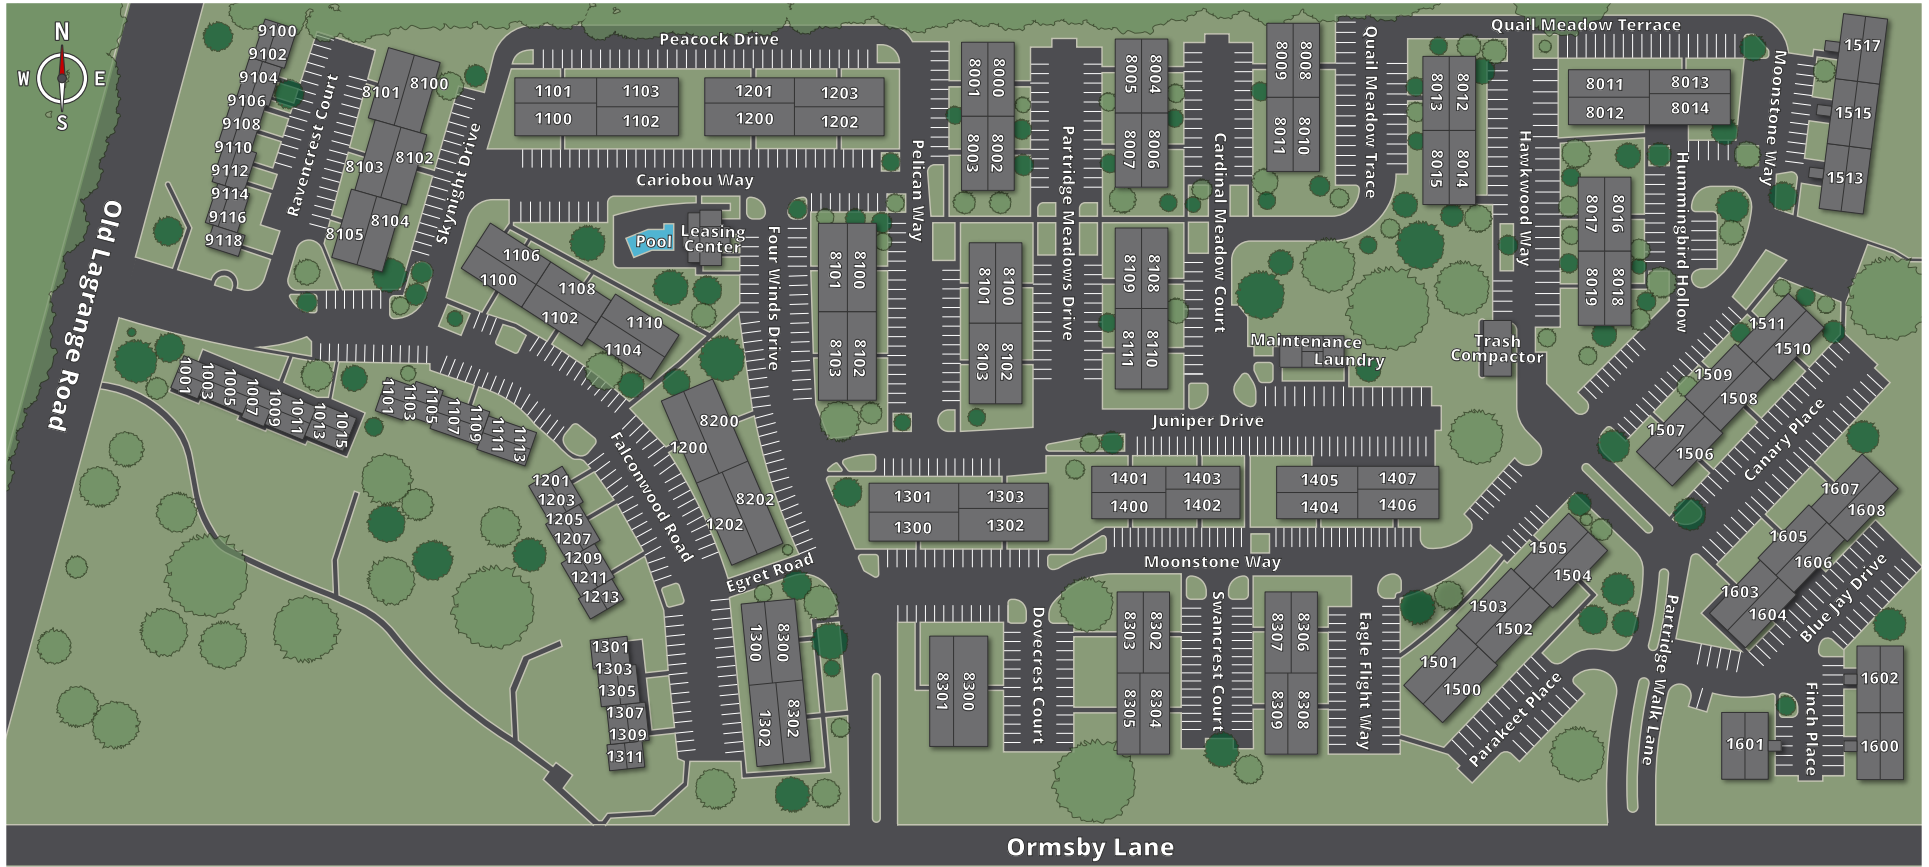

Partridge Meadows

APARTMENTS

8102 Four Winds Drive, Louisville, KY 40222
(502) 425-3836 | LiveAtPartridgeMeadows.com