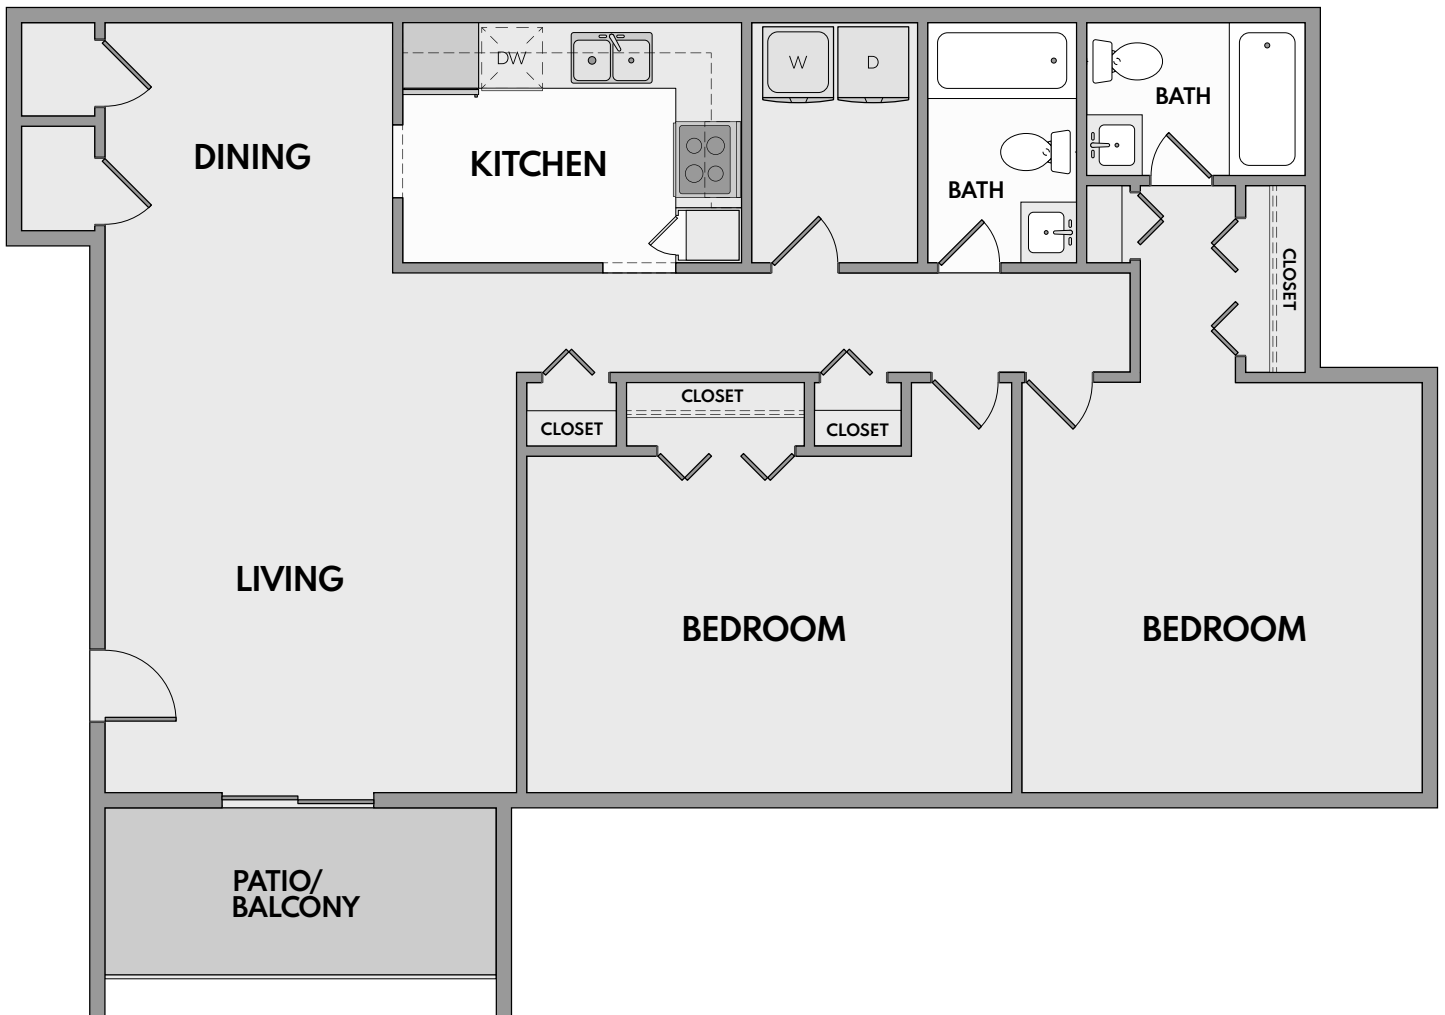

Partridge Meadows

APARTMENTS

The Rosewood

2 Bed | 2 Bath | 1,104 - 1,160 Sq. Ft.*

**Square footage calculations were based on basic plan dimensions and may vary from the actual square footage of specific as built apartments.*