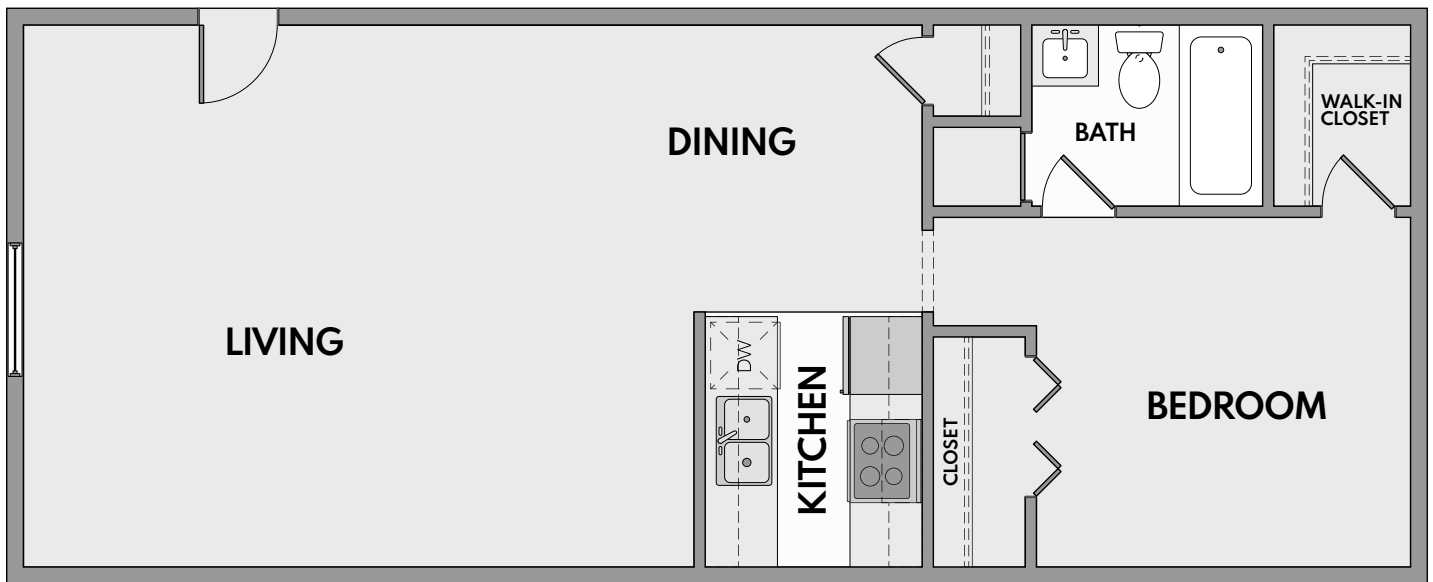

Partridge Meadows

APARTMENTS

The Starling

1 Bed | 1 Bath | 614 - 759 Sq. Ft.*

**Square footage calculations were based on basic plan dimensions and may vary from the actual square footage of specific as built apartments.*