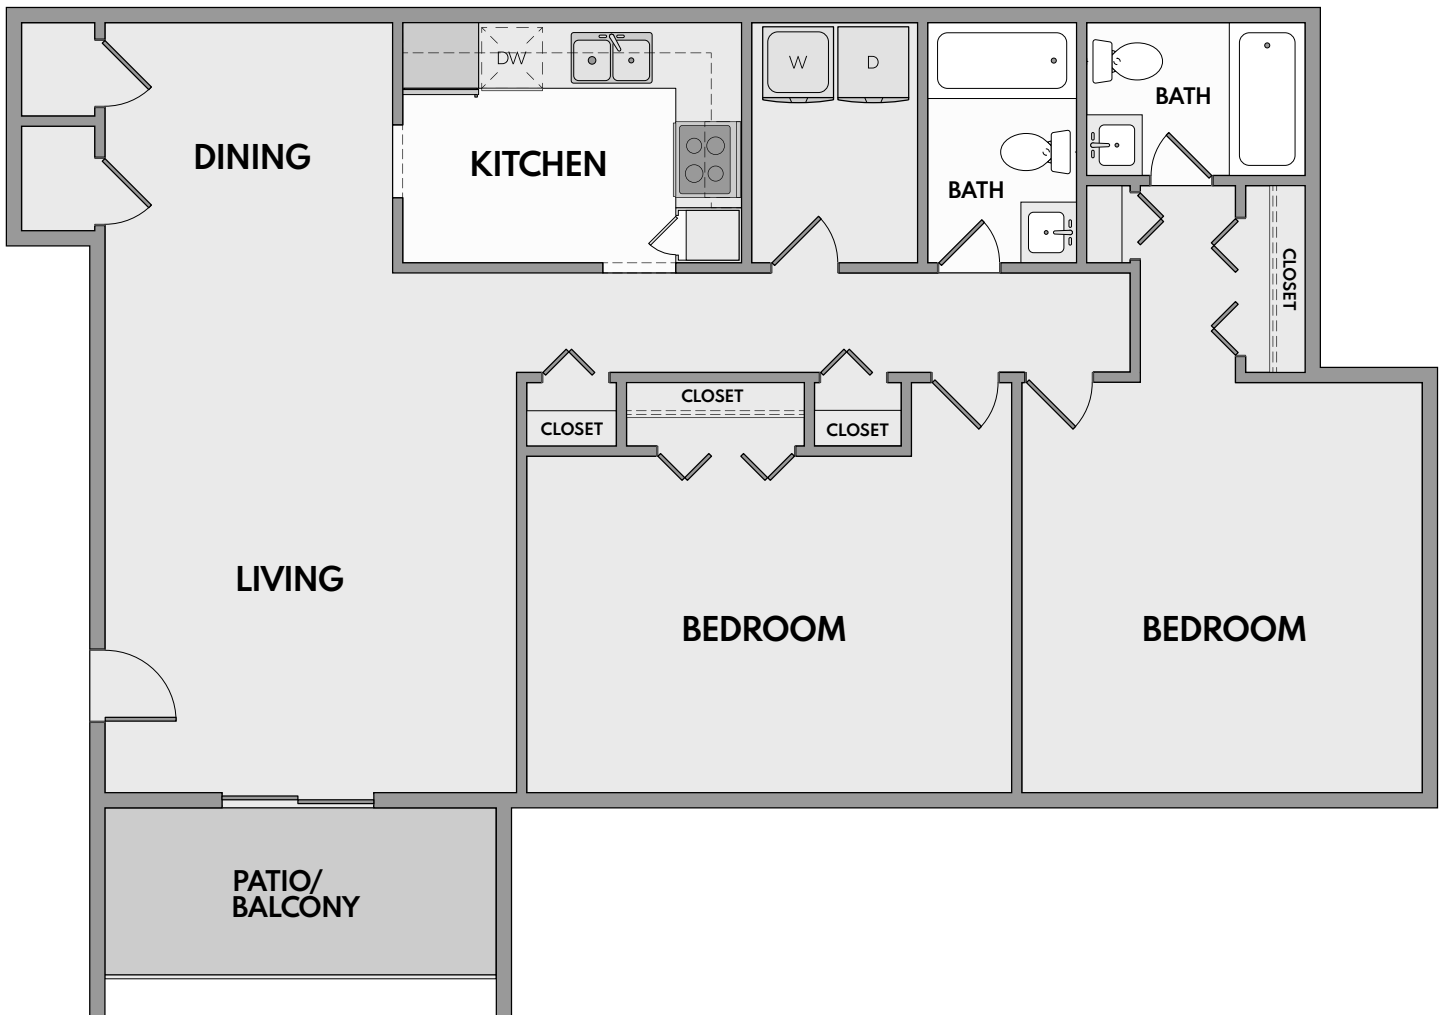

Partridge Meadows

APARTMENTS

The 2x2

2 Bed | 2 Bath | 1,104 - 1,160 Sq. Ft.*

Please note that some units may include lofts, which are not depicted in the floor plans shown, and these units may have larger square footage than the base models.

**Square footage calculations were based on basic plan dimensions and may vary from the actual square footage of specific as built apartments.*