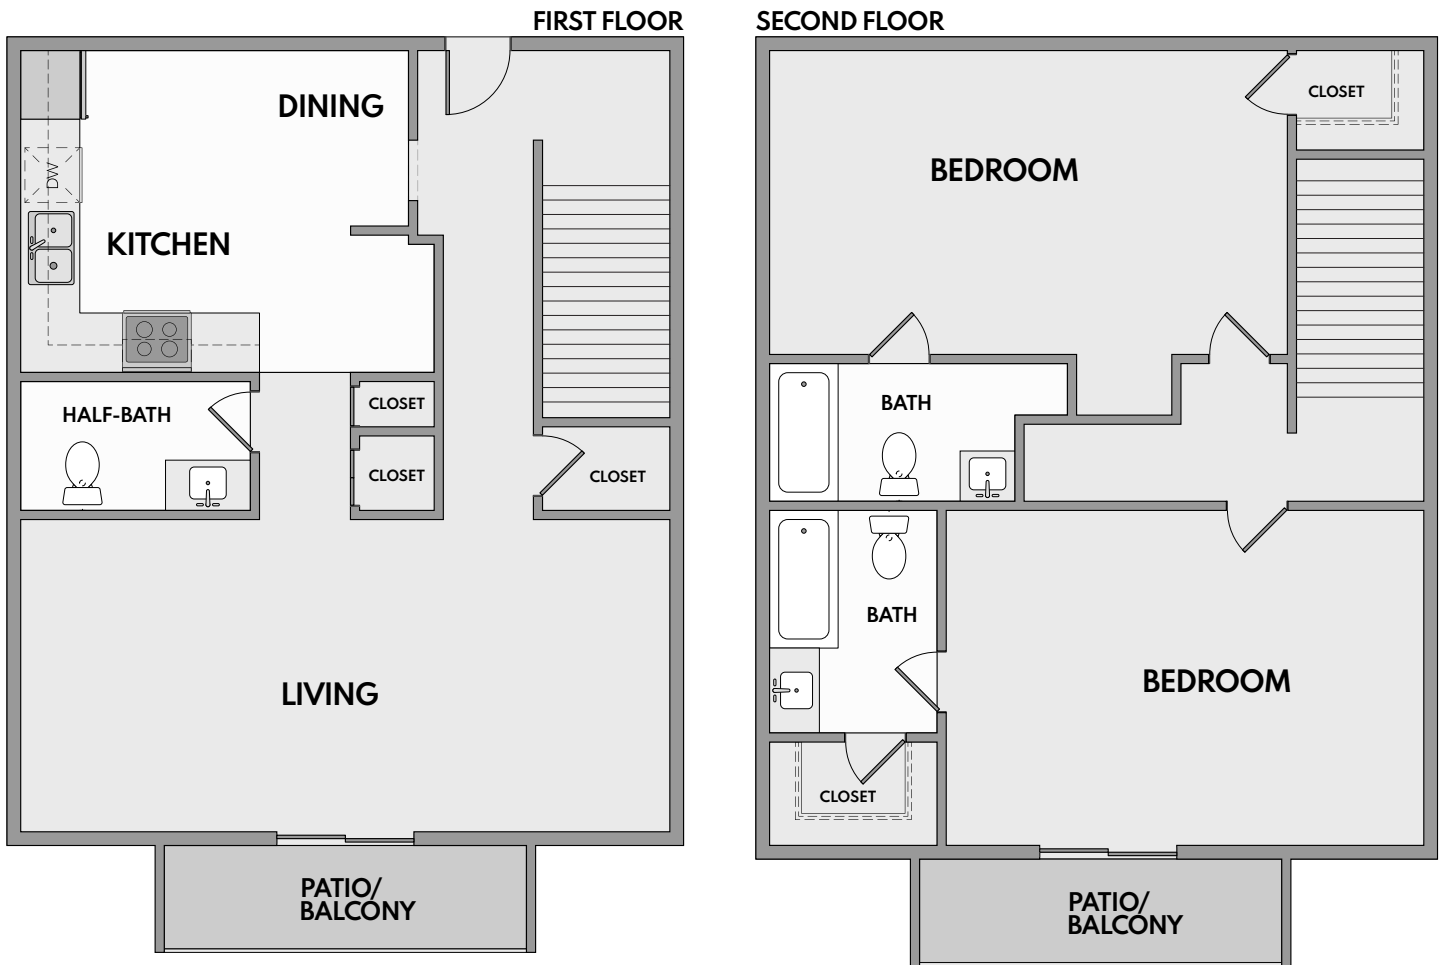

## The 2x2.5 Townhouse

2 Bed | 2.5 Bath | 1,292 Sq. Ft.\*

*Please note that some units may include lofts, which are not depicted in the floor plans shown, and these units may have larger square footage than the base models.*

*\*Square footage calculations were based on basic plan dimensions and may vary from the actual square footage of specific as built apartments.*