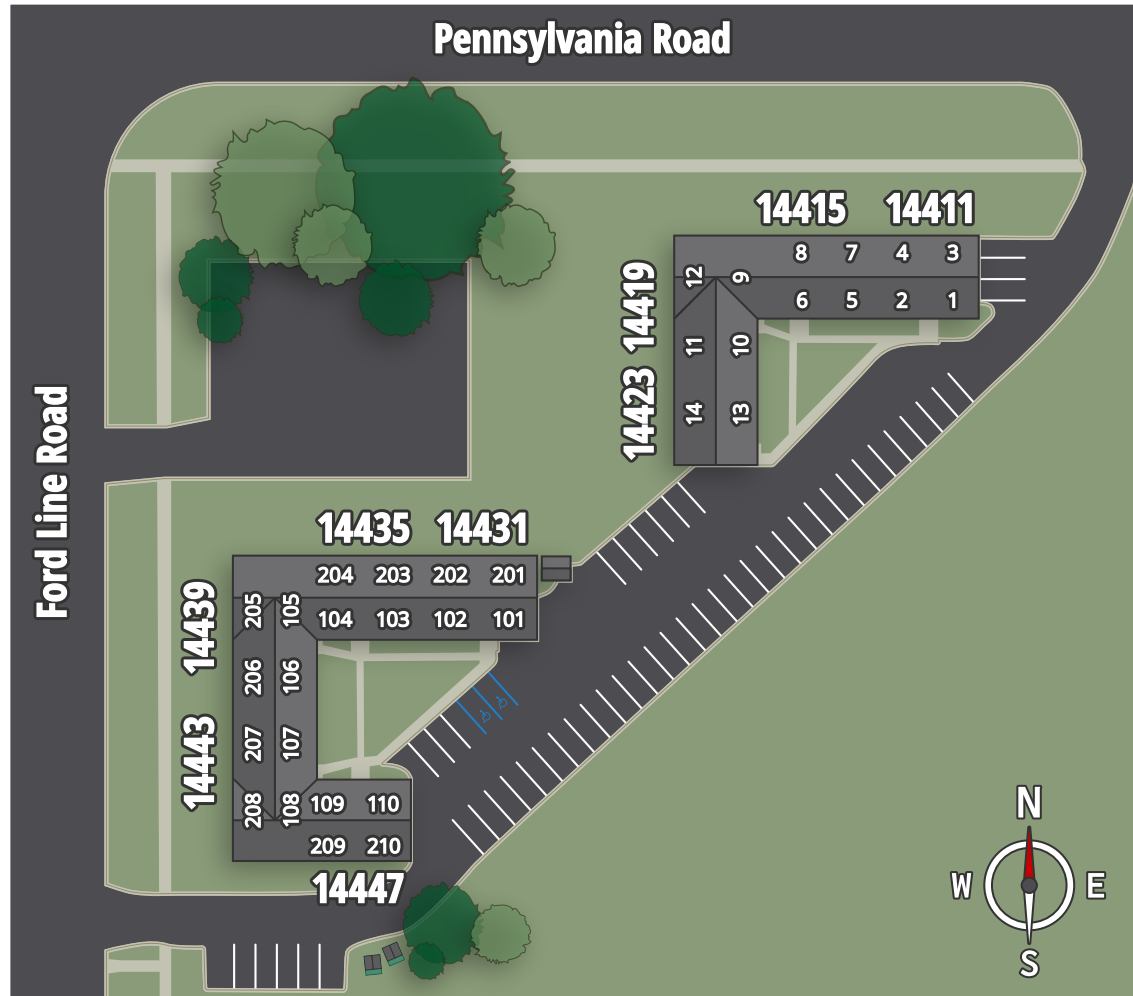

# POET PLACE

— APARTMENTS —

14411 Pennsylvania Rd, Riverview, MI 48193  
(734) 899-5155 | [LiveAtPoetPlace.com](http://LiveAtPoetPlace.com)