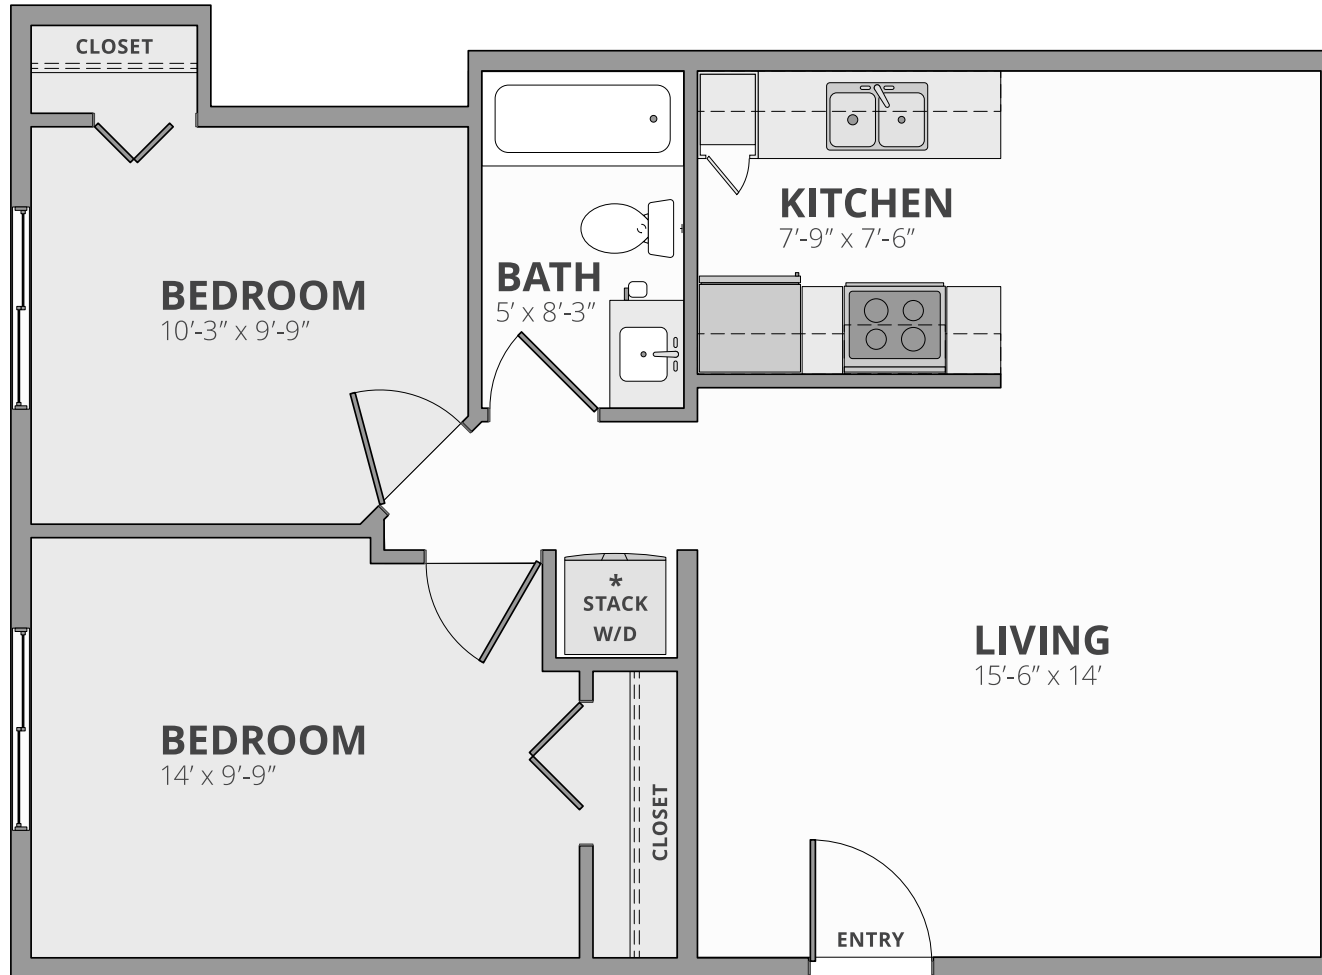

POET PLACE
— APARTMENTS —

The Walt

2 Bed | 1 Bath | 900 Sq. Ft.*

**In-unit washers and dryers are available in a limited number of units*

**Square footage calculations were based on basic plan dimensions and may vary from the actual square footage of specific as-built apartments.*