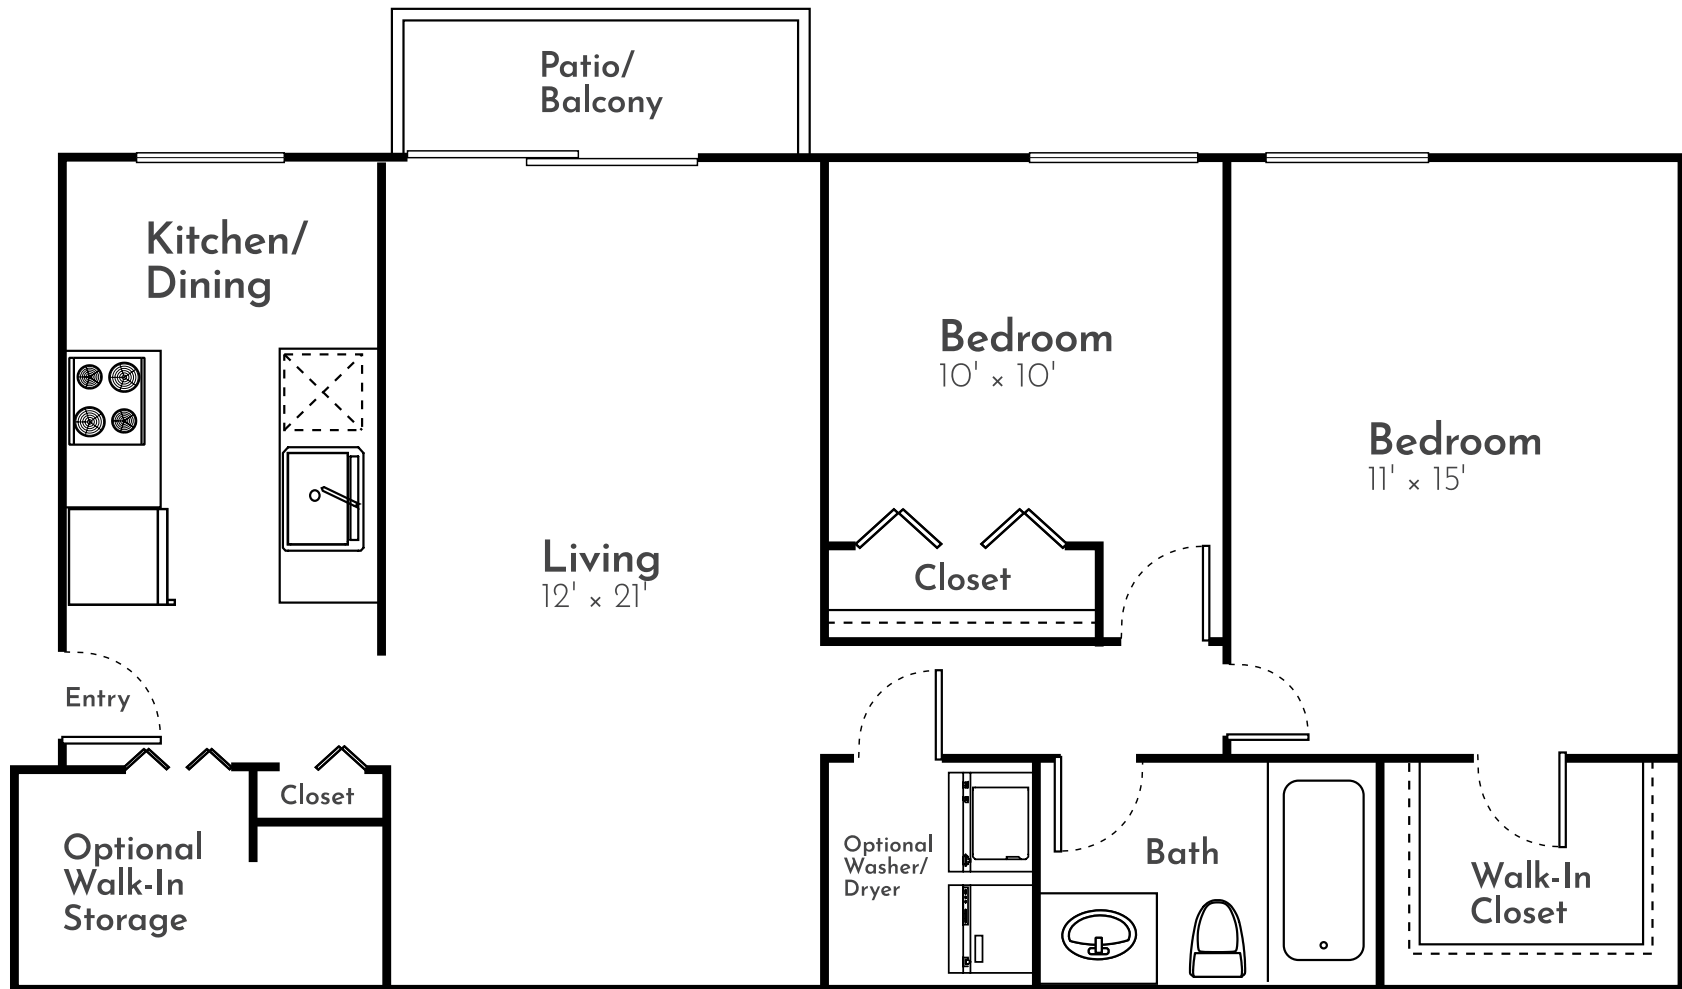

THE APPLE

2 Bed | 1 Bath | 872 Sq. Ft.*

**Square footage calculations were based on basic plan dimensions and may vary from the actual square footage of specific as built apartments.*

4277 Stonebridge Road SW, Wyoming, MI 49519
(616) 538-4230 | LiveAtRamblewood.com