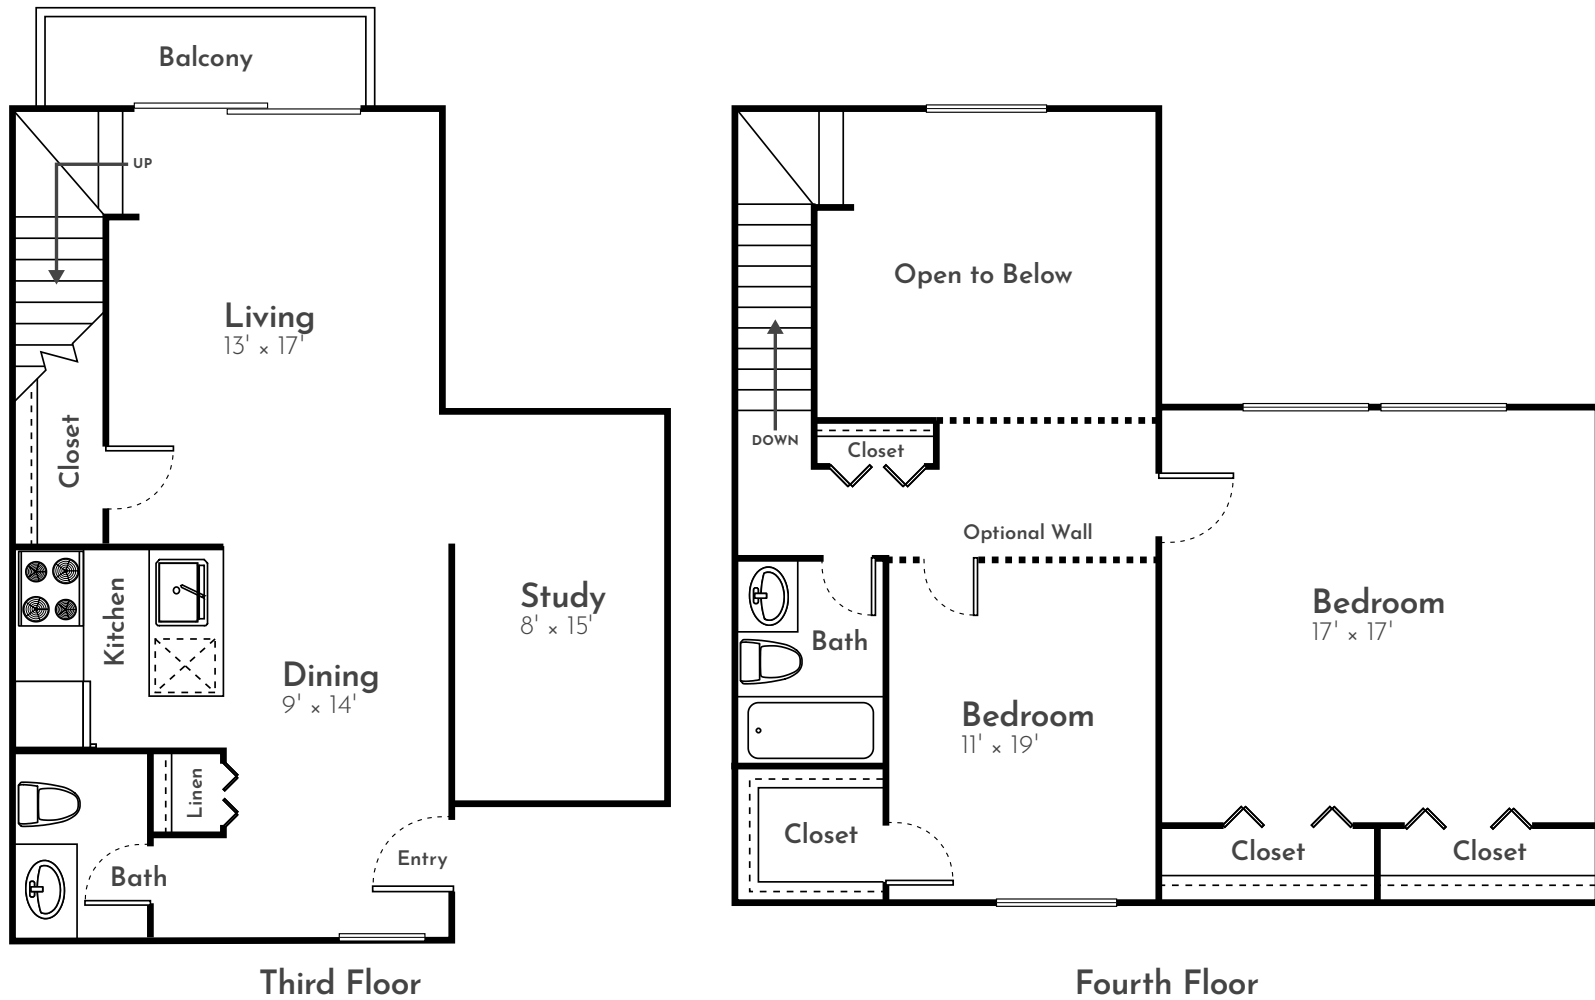

THE BEECH

2 Bed | 1.5 Bath | 1,195 Sq. Ft.*

*Square footage calculations were based on basic plan dimensions and may vary from the actual square footage of specific as built apartments.

4277 Stonebridge Road SW, Wyoming, MI 49519
(616) 538-4230 | LiveAtRamblewood.com