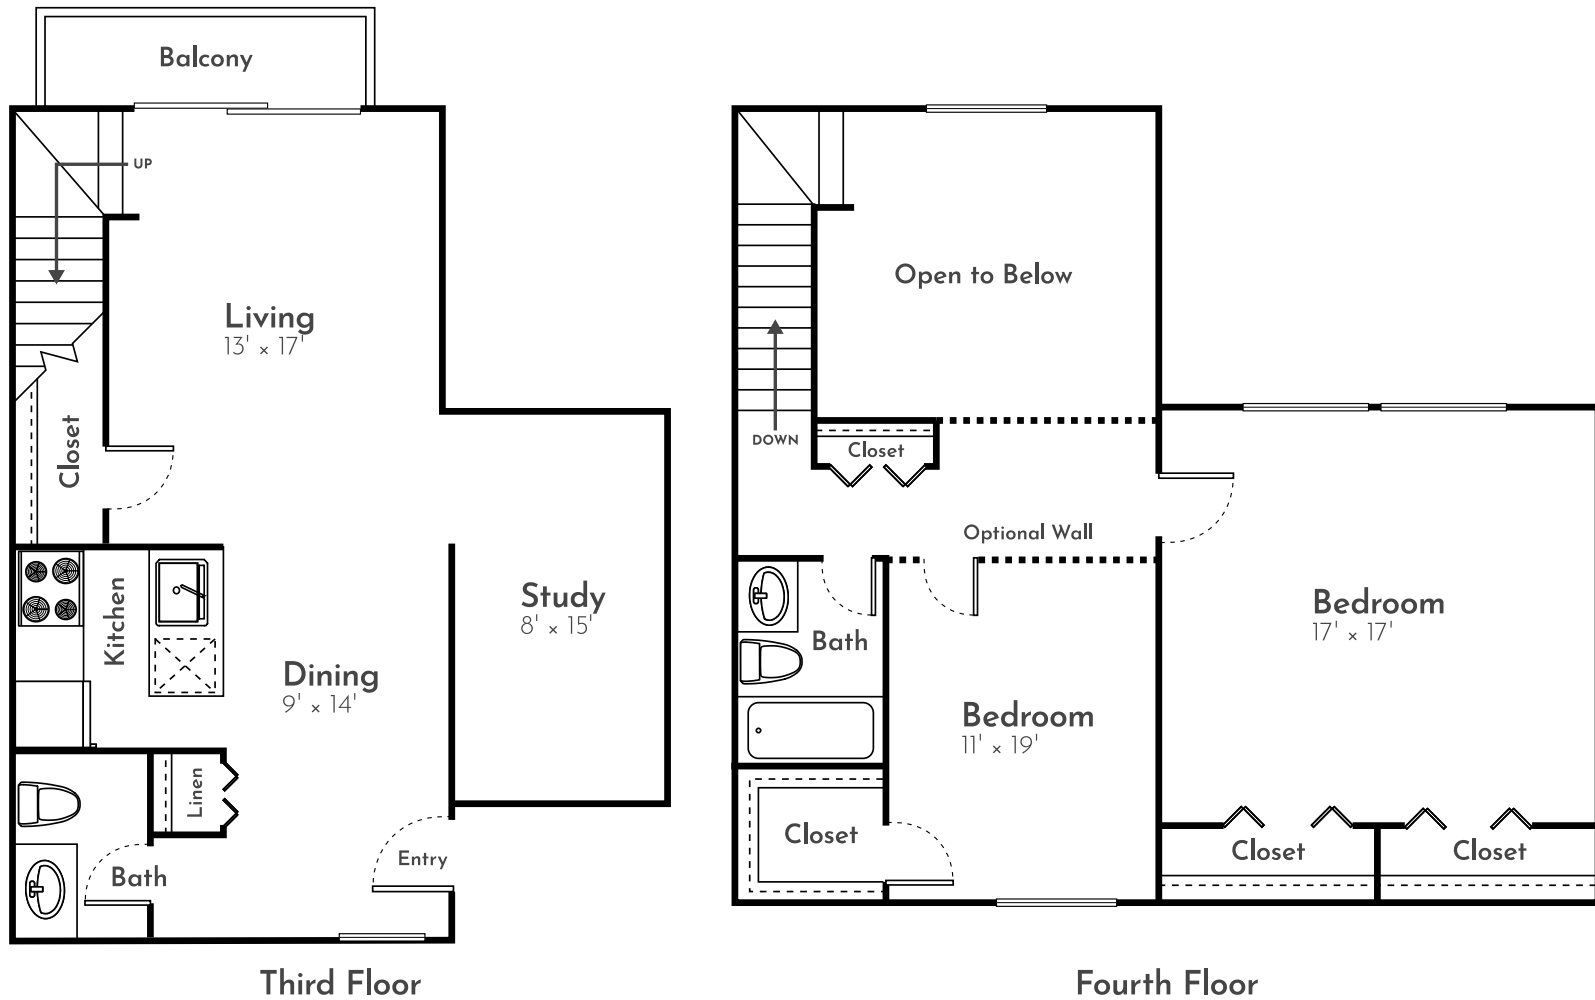

THE BEECH

2 Bed | 1.5 Bath | 1,195 Sq. Ft.*

*Square footage calculations were based on basic plan dimensions and may vary from the actual square footage of specific as built apartments.

4277 Stonebridge Road SW, Wyoming, MI 49519
(616) 538-4230 | LiveAtRamblewood.com