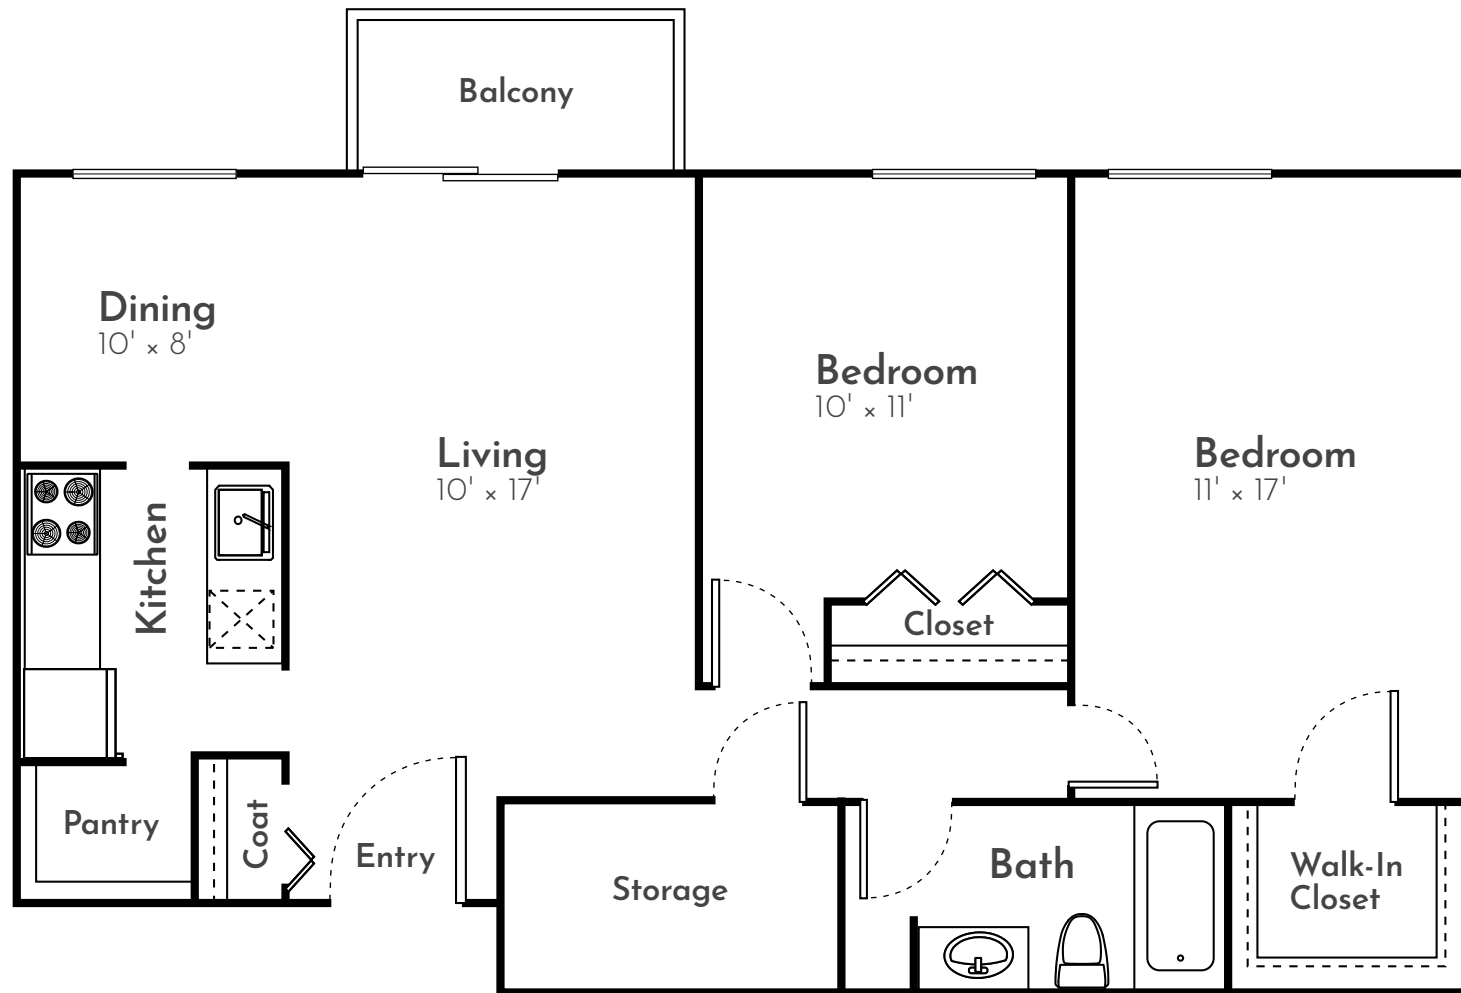

THE BONZAI

2 Bed | 1 Bath | 896 Sq. Ft.*

**Square footage calculations were based on basic plan dimensions and may vary from the actual square footage of specific as built apartments.*

4277 Stonebridge Road SW, Wyoming, MI 49519
(616) 538-4230 | LiveAtRamblewood.com