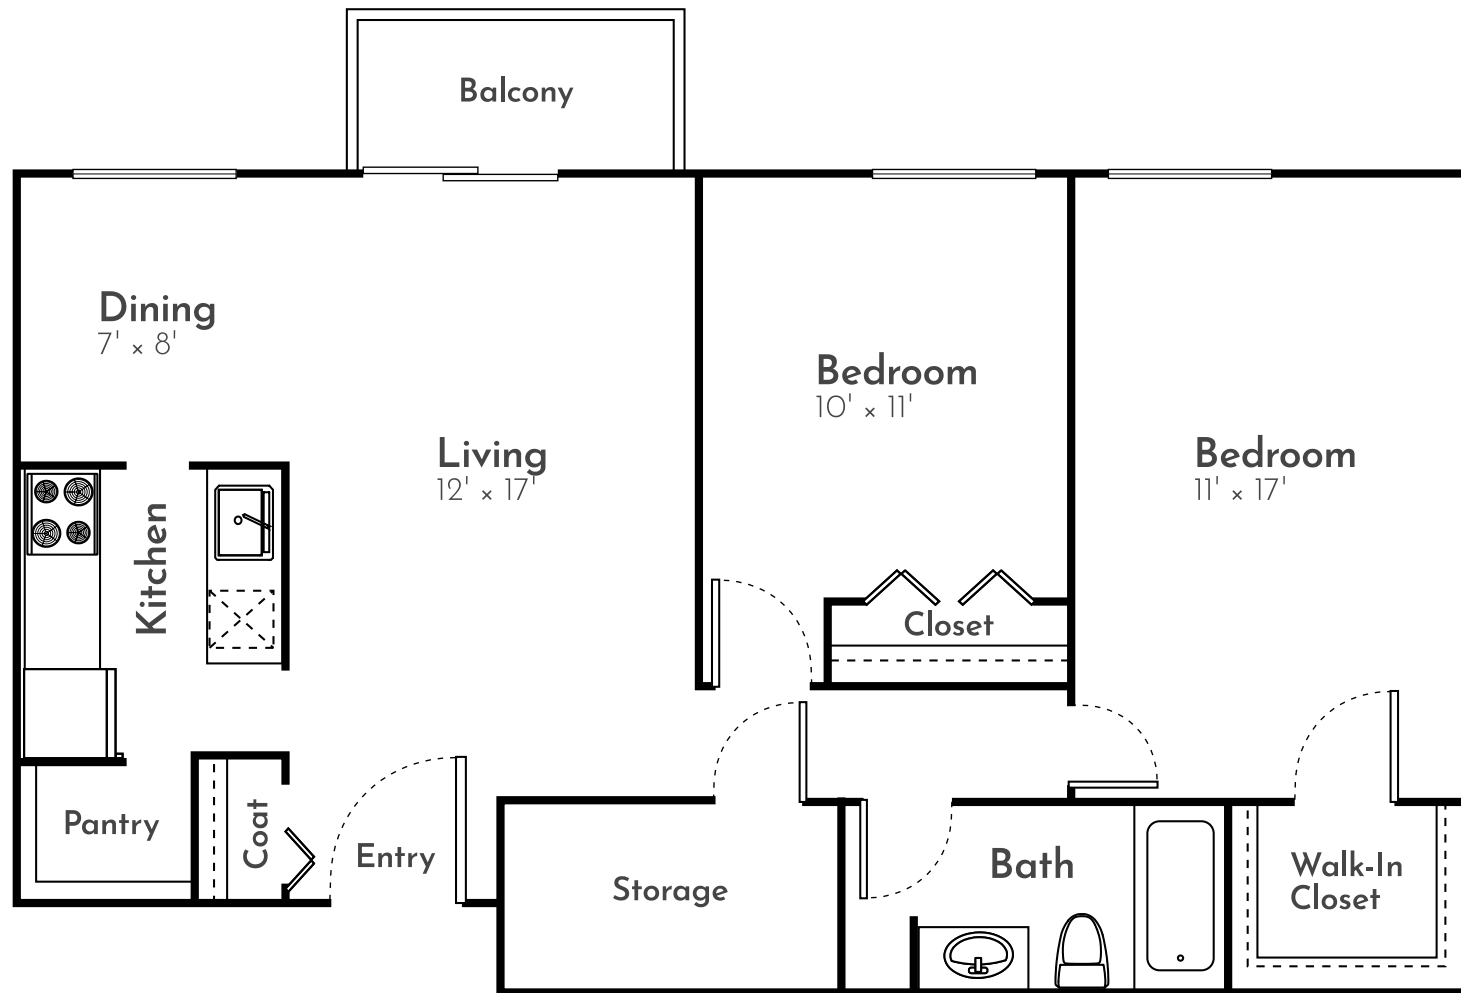

# THE BONZAI

2 Bed | 1 Bath | 896 Sq. Ft.\*

*\*Square footage calculations were based on basic plan dimensions and may vary from the actual square footage of specific as built apartments.*

4277 Stonebridge Road SW, Wyoming, MI 49519  
(616) 538-4230 | [LiveAtRamblewood.com](http://LiveAtRamblewood.com)