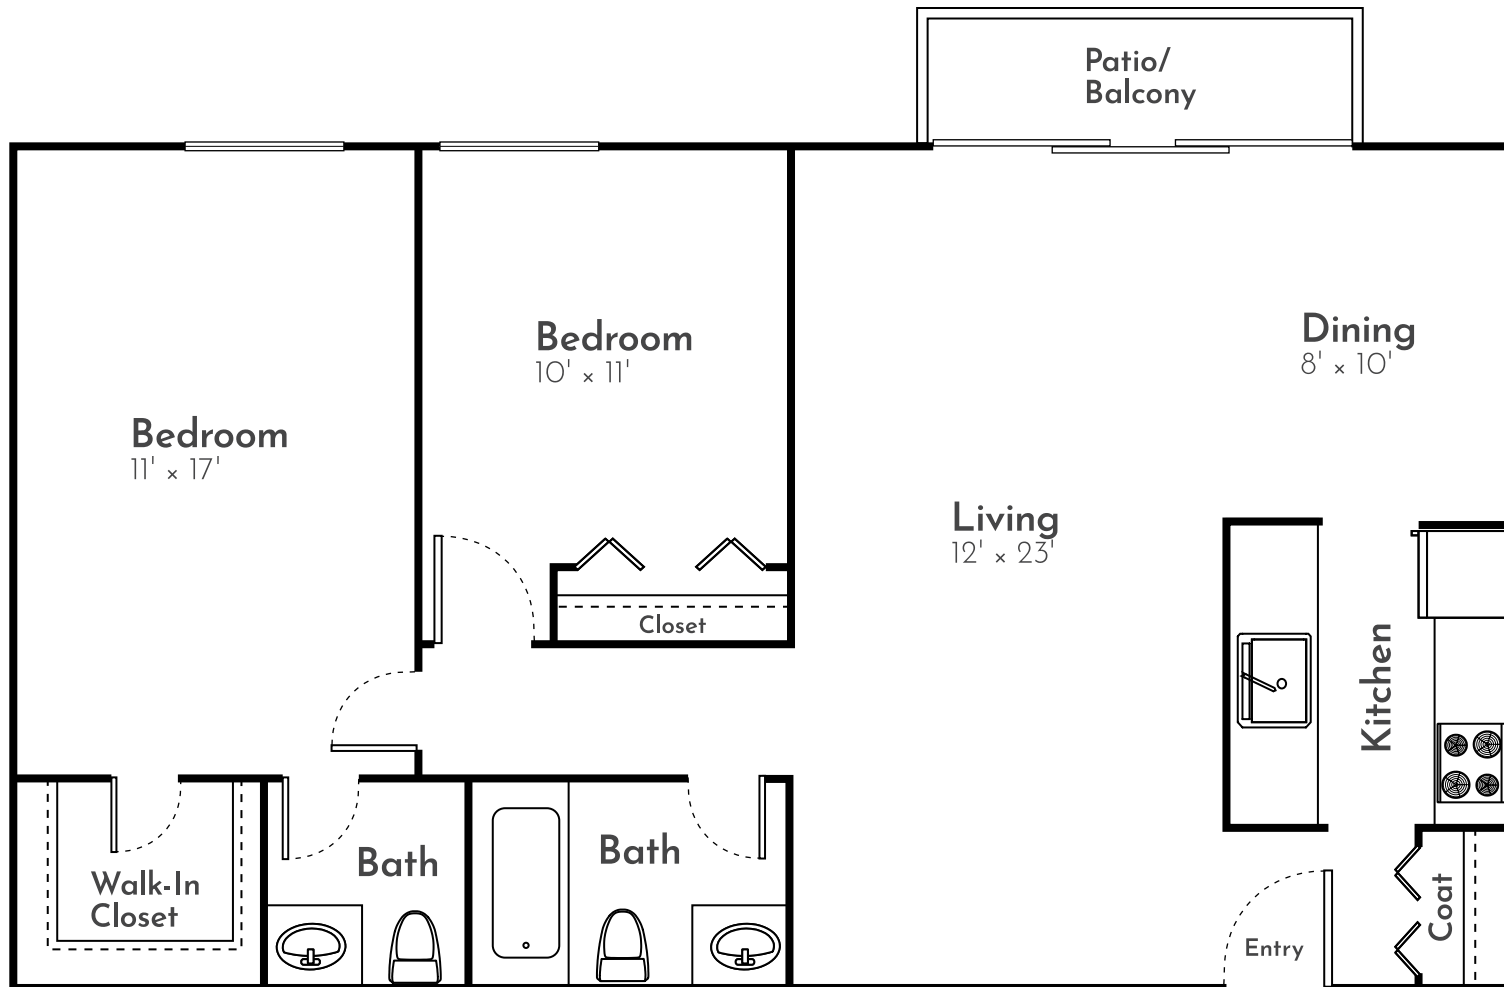

# THE BUTTERNUT

2 Bed | 1.5 Bath | 951 Sq. Ft.\*

*\*Square footage calculations were based on basic plan dimensions and may vary from the actual square footage of specific as built apartments.*

4277 Stonebridge Road SW, Wyoming, MI 49519  
(616) 538-4230 | [LiveAtRamblewood.com](http://LiveAtRamblewood.com)