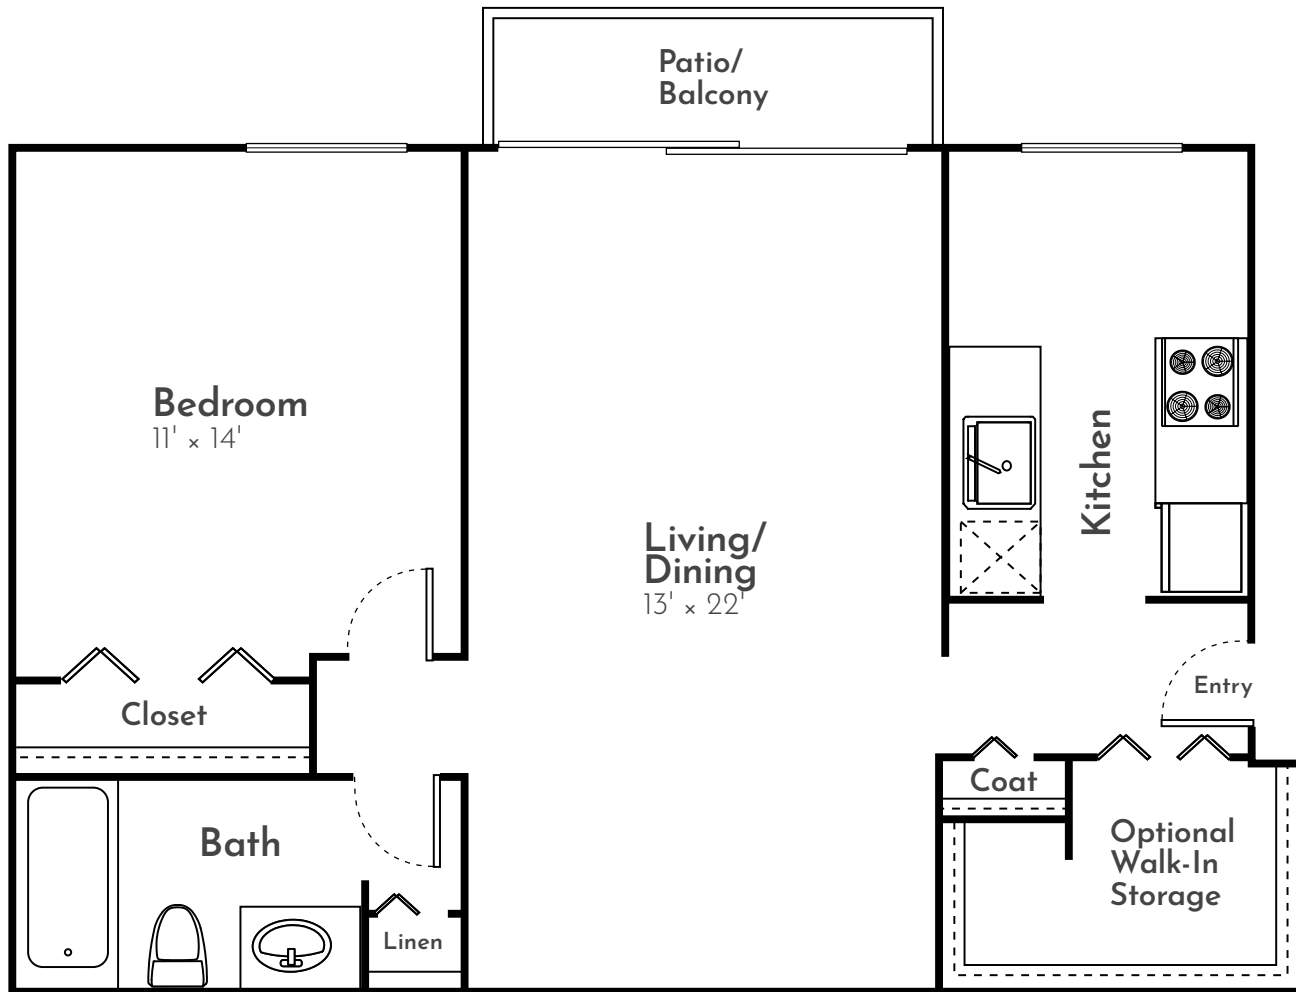

THE CARDINAL

1 Bed | 1 Bath | 644 Sq. Ft.*

**Square footage calculations were based on basic plan dimensions and may vary from the actual square footage of specific as built apartments.*

4277 Stonebridge Road SW, Wyoming, MI 49519
(616) 538-4230 | LiveAtRamblewood.com