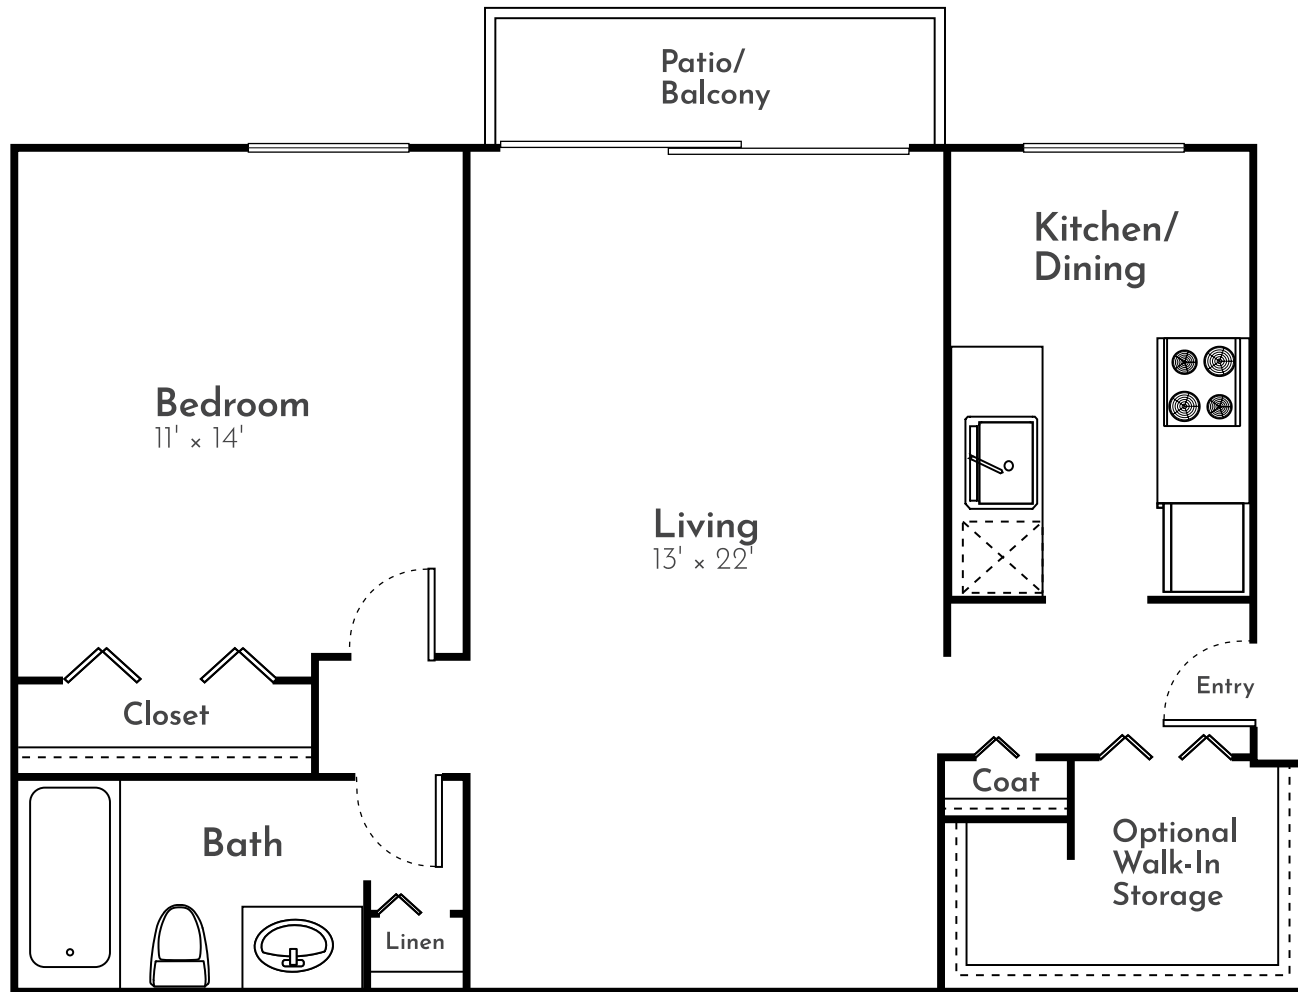

# THE CARDINAL

1 Bed | 1 Bath | 644 Sq. Ft.\*

*\*Square footage calculations were based on basic plan dimensions and may vary from the actual square footage of specific as built apartments.*

4277 Stonebridge Road SW, Wyoming, MI 49519  
(616) 538-4230 | [LiveAtRamblewood.com](http://LiveAtRamblewood.com)