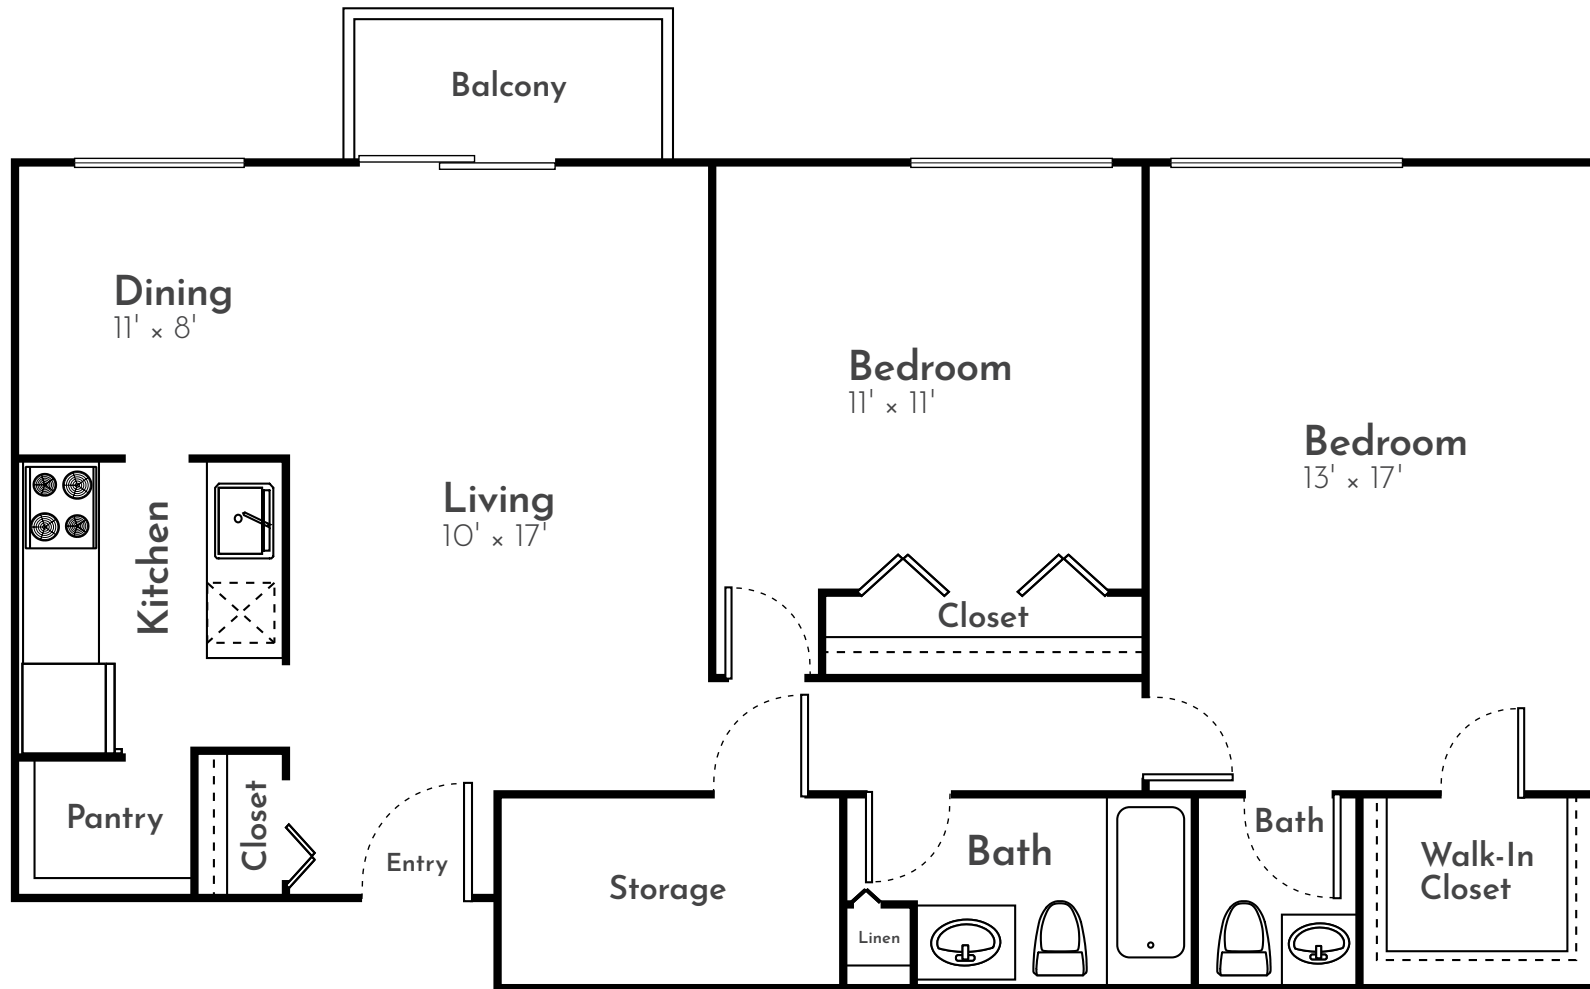

THE CHERRYWOOD

2 Bed | 1.5 Bath | 1,026 Sq. Ft.*

**Square footage calculations were based on basic plan dimensions and may vary from the actual square footage of specific as built apartments.*

4277 Stonebridge Road SW, Wyoming, MI 49519
(616) 538-4230 | LiveAtRamblewood.com