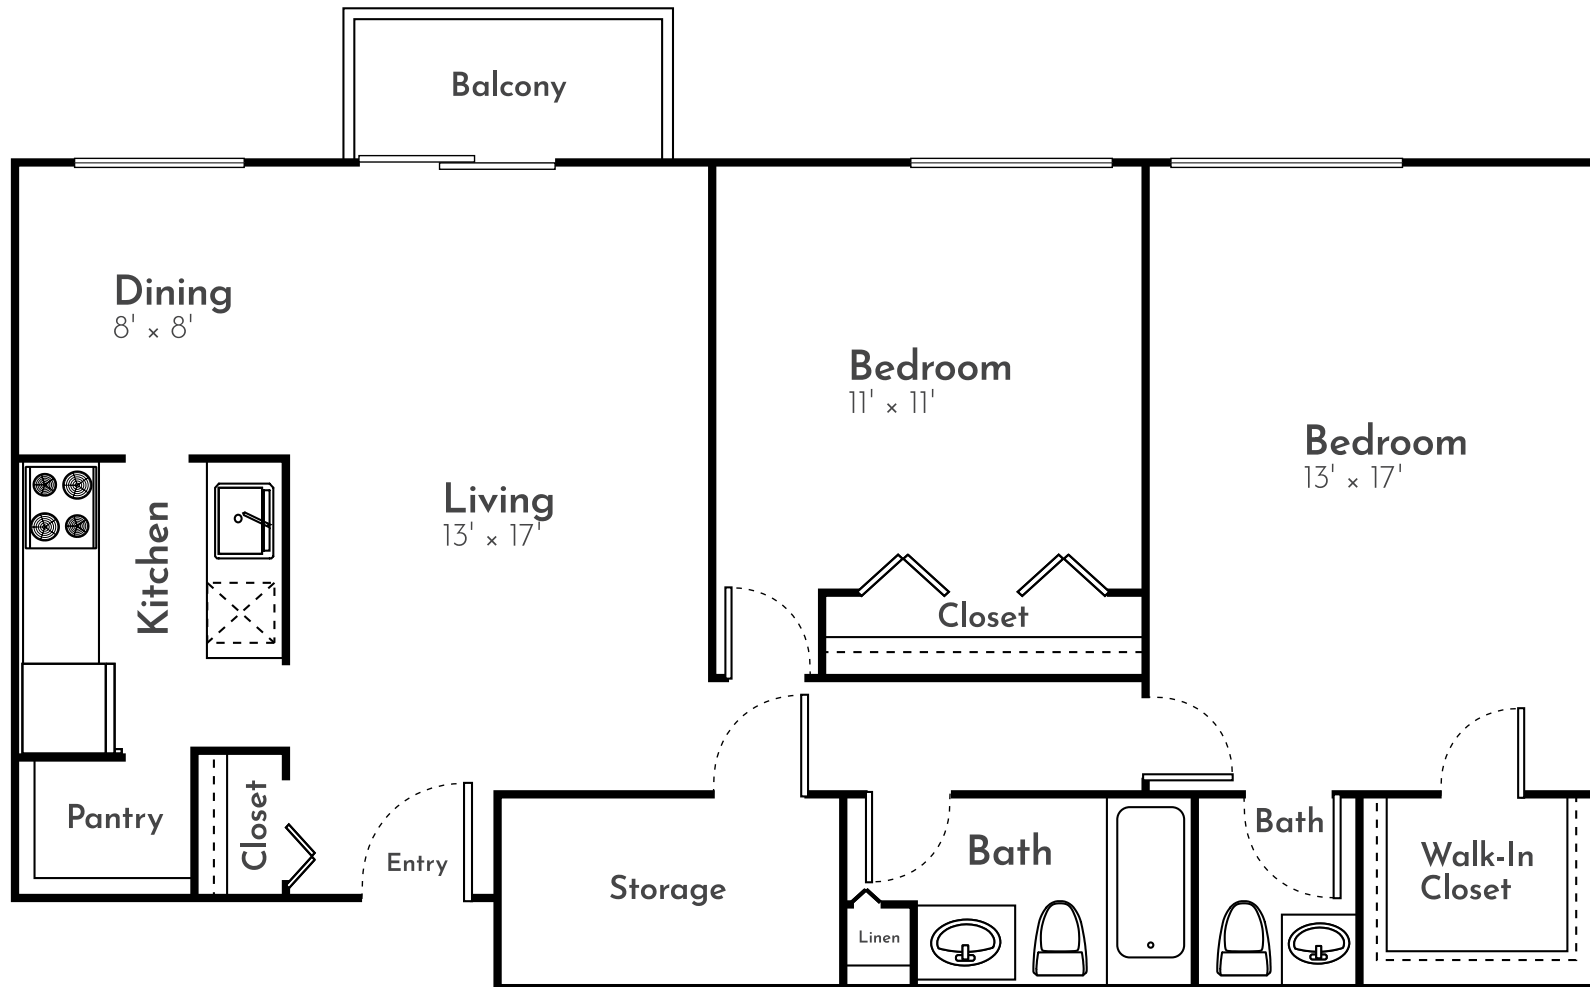

THE CHERRYWOOD

2 Bed | 1.5 Bath | 1,026 Sq. Ft.*

**Square footage calculations were based on basic plan dimensions and may vary from the actual square footage of specific as built apartments.*

4277 Stonebridge Road SW, Wyoming, MI 49519
(616) 538-4230 | LiveAtRamblewood.com