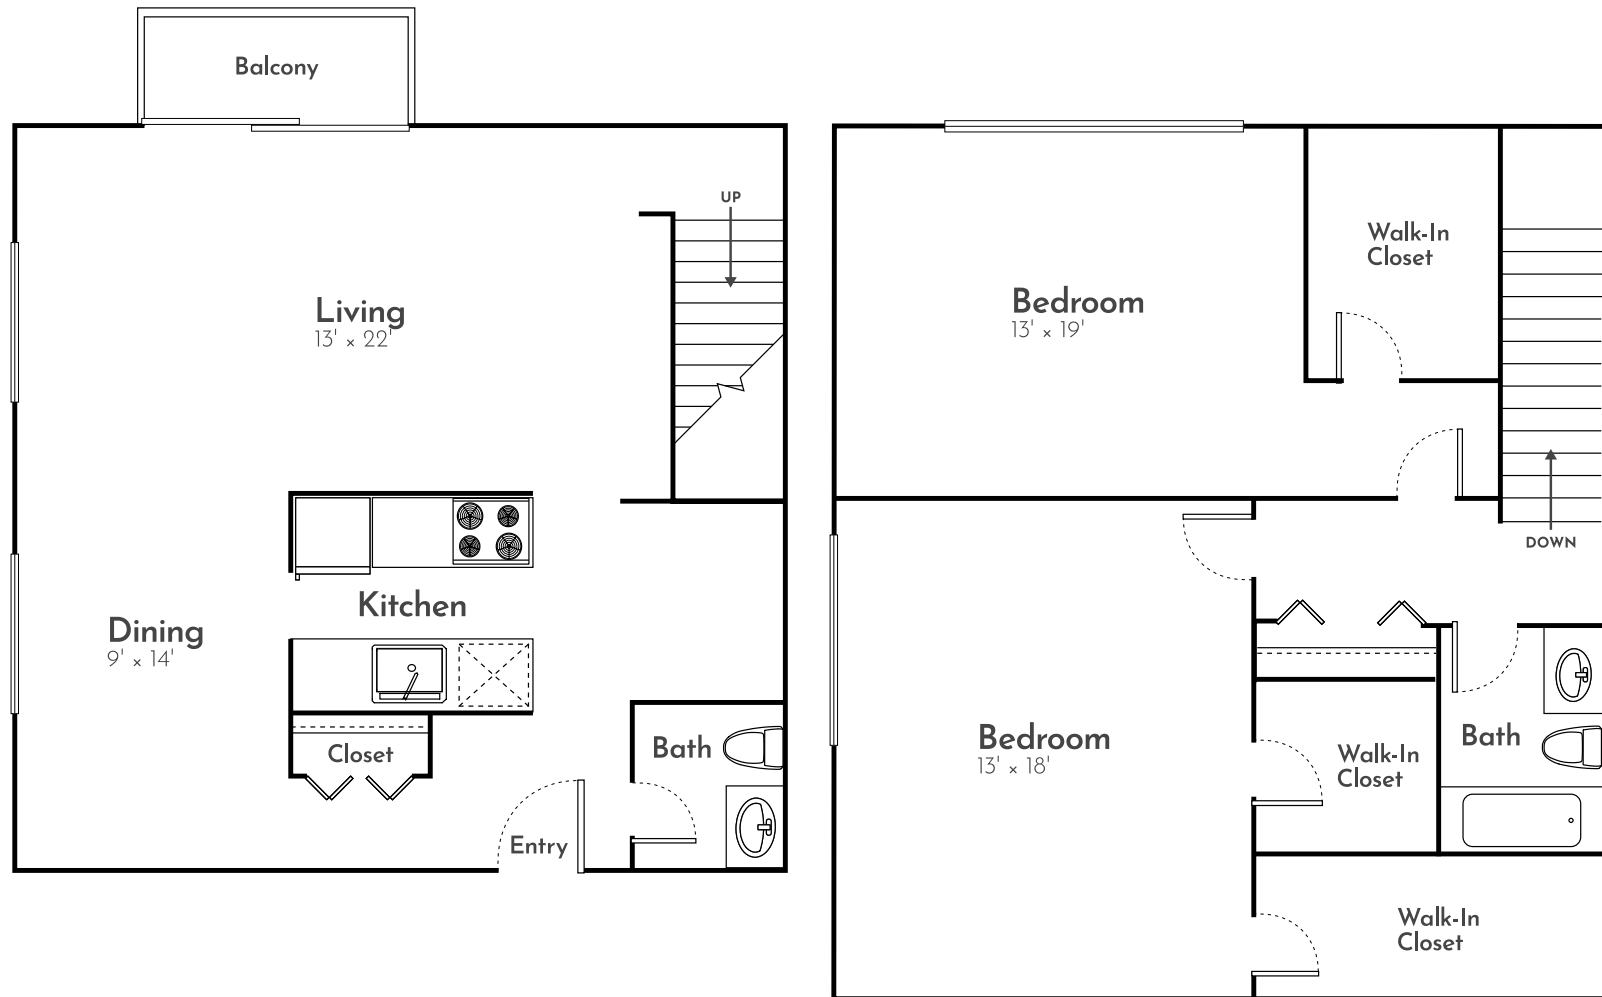

THE COTTONWOOD

2 Bed | 1.5 Bath | 1,490 Sq. Ft.*

**Square footage calculations were based on basic plan dimensions and may vary from the actual square footage of specific as built apartments.*

4277 Stonebridge Road SW, Wyoming, MI 49519
(616) 538-4230 | LiveAtRamblewood.com