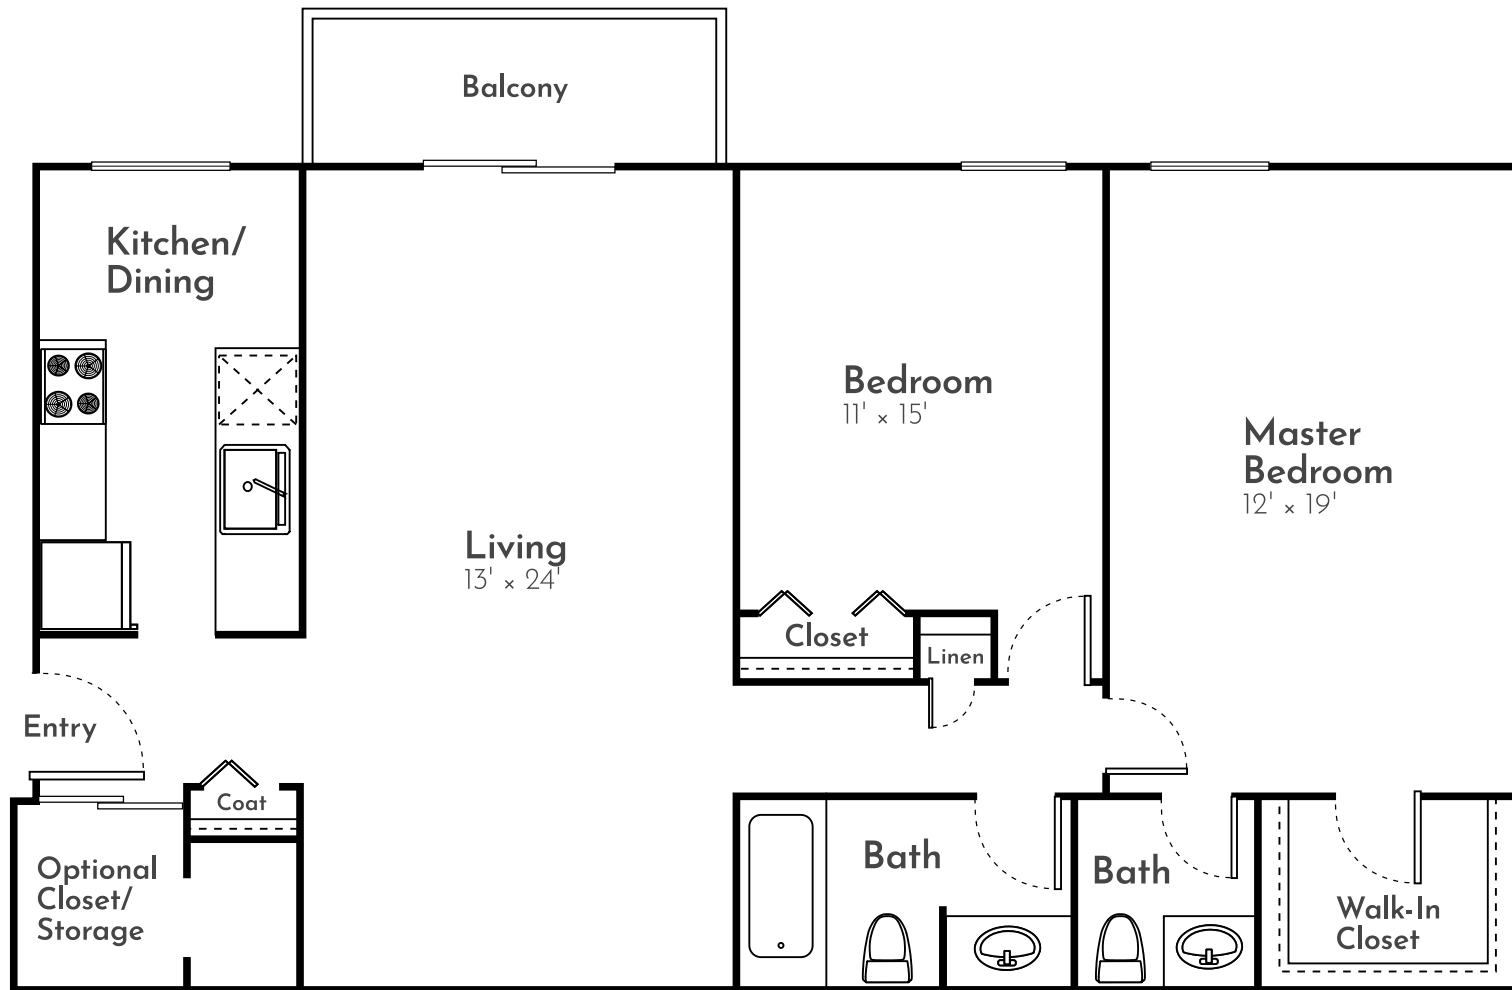

THE DOUGLAS FIR

2 Bed | 1.5 Bath | 905 Sq. Ft.*

**Square footage calculations were based on basic plan dimensions and may vary from the actual square footage of specific as built apartments.*

4277 Stonebridge Road SW, Wyoming, MI 49519
(616) 538-4230 | LiveAtRamblewood.com