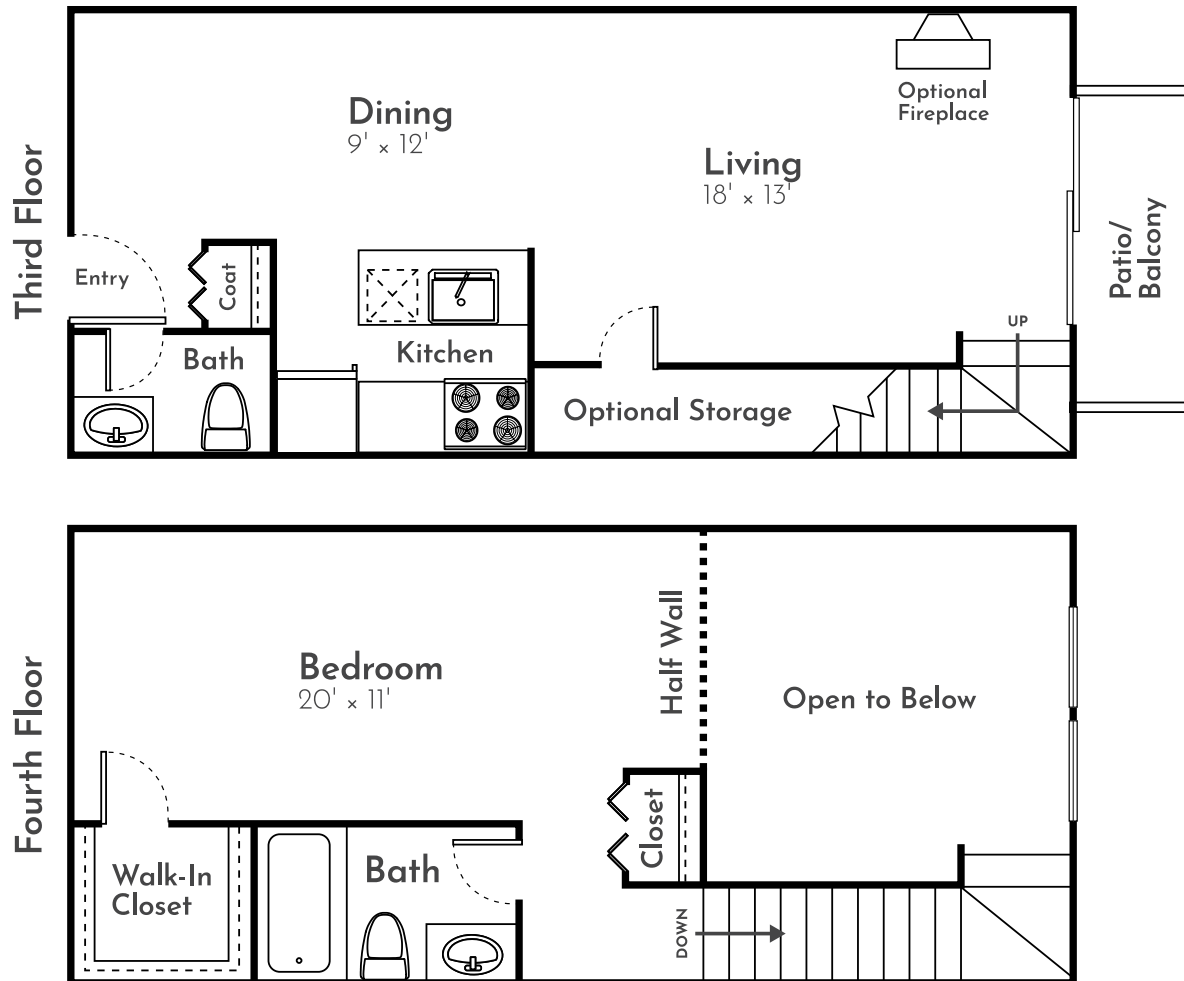

# THE EAGLE

1 Bed | 1.5 Bath | 780 Sq. Ft.\*

\*Square footage calculations were based on basic plan dimensions and may vary from the actual square footage of specific as built apartments.

4277 Stonebridge Road SW, Wyoming, MI 49519  
(616) 538-4230 | LiveAtRamblewood.com