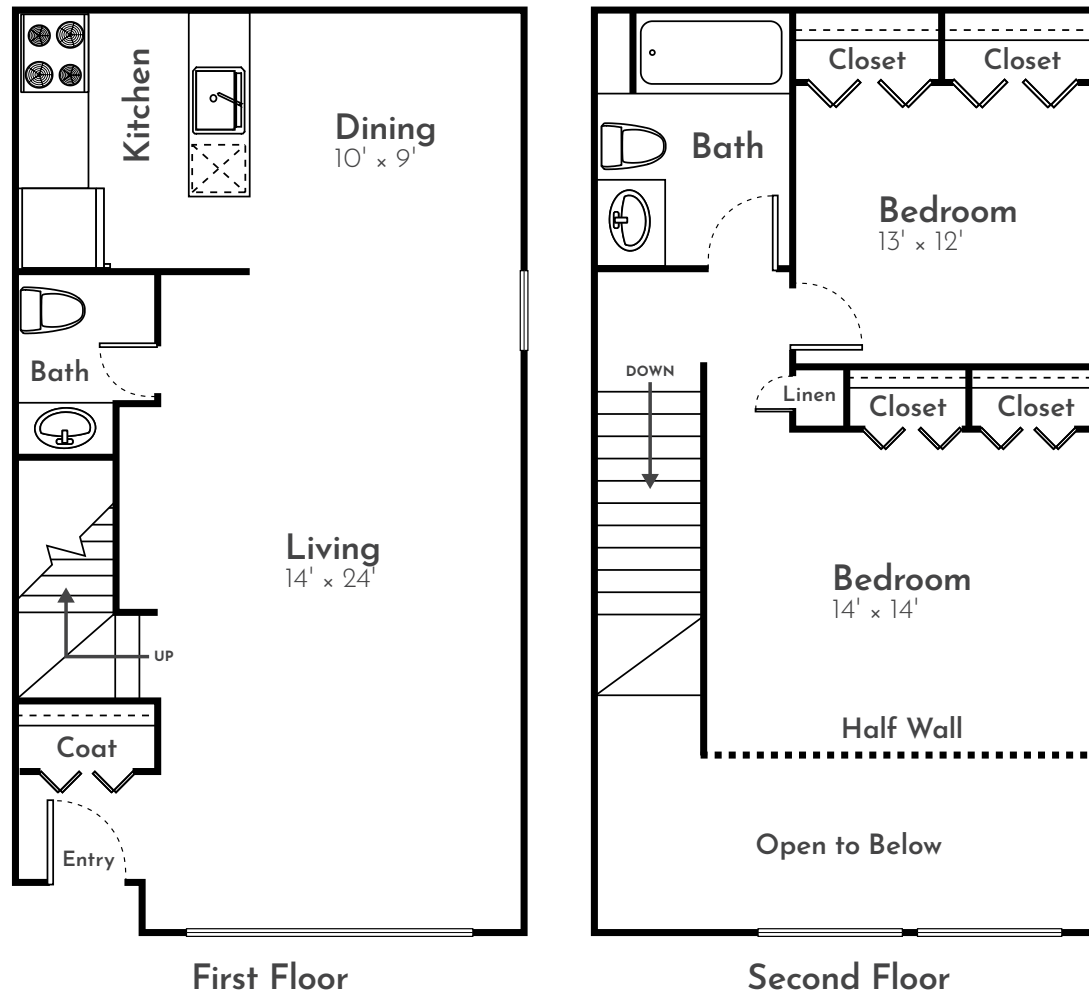

THE ELM

2 Bed | 1.5 Bath | 876 Sq. Ft.*

*Square footage calculations were based on basic plan dimensions and may vary from the actual square footage of specific as built apartments.

4277 Stonebridge Road SW, Wyoming, MI 49519
(616) 538-4230 | LiveAtRamblewood.com