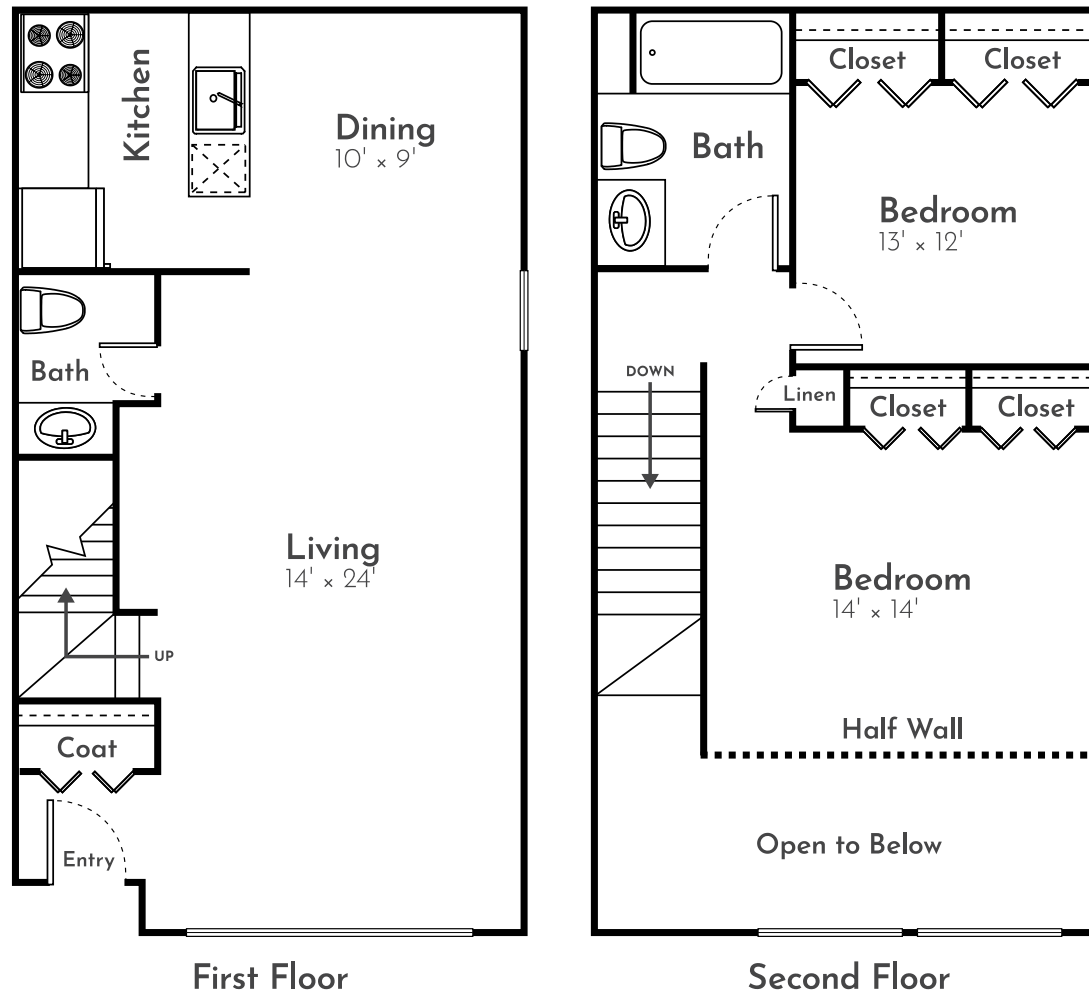

THE ELM

2 Bed | 1.5 Bath | 876 Sq. Ft.*

*Square footage calculations were based on basic plan dimensions and may vary from the actual square footage of specific as built apartments.

4277 Stonebridge Road SW, Wyoming, MI 49519
(616) 538-4230 | LiveAtRamblewood.com