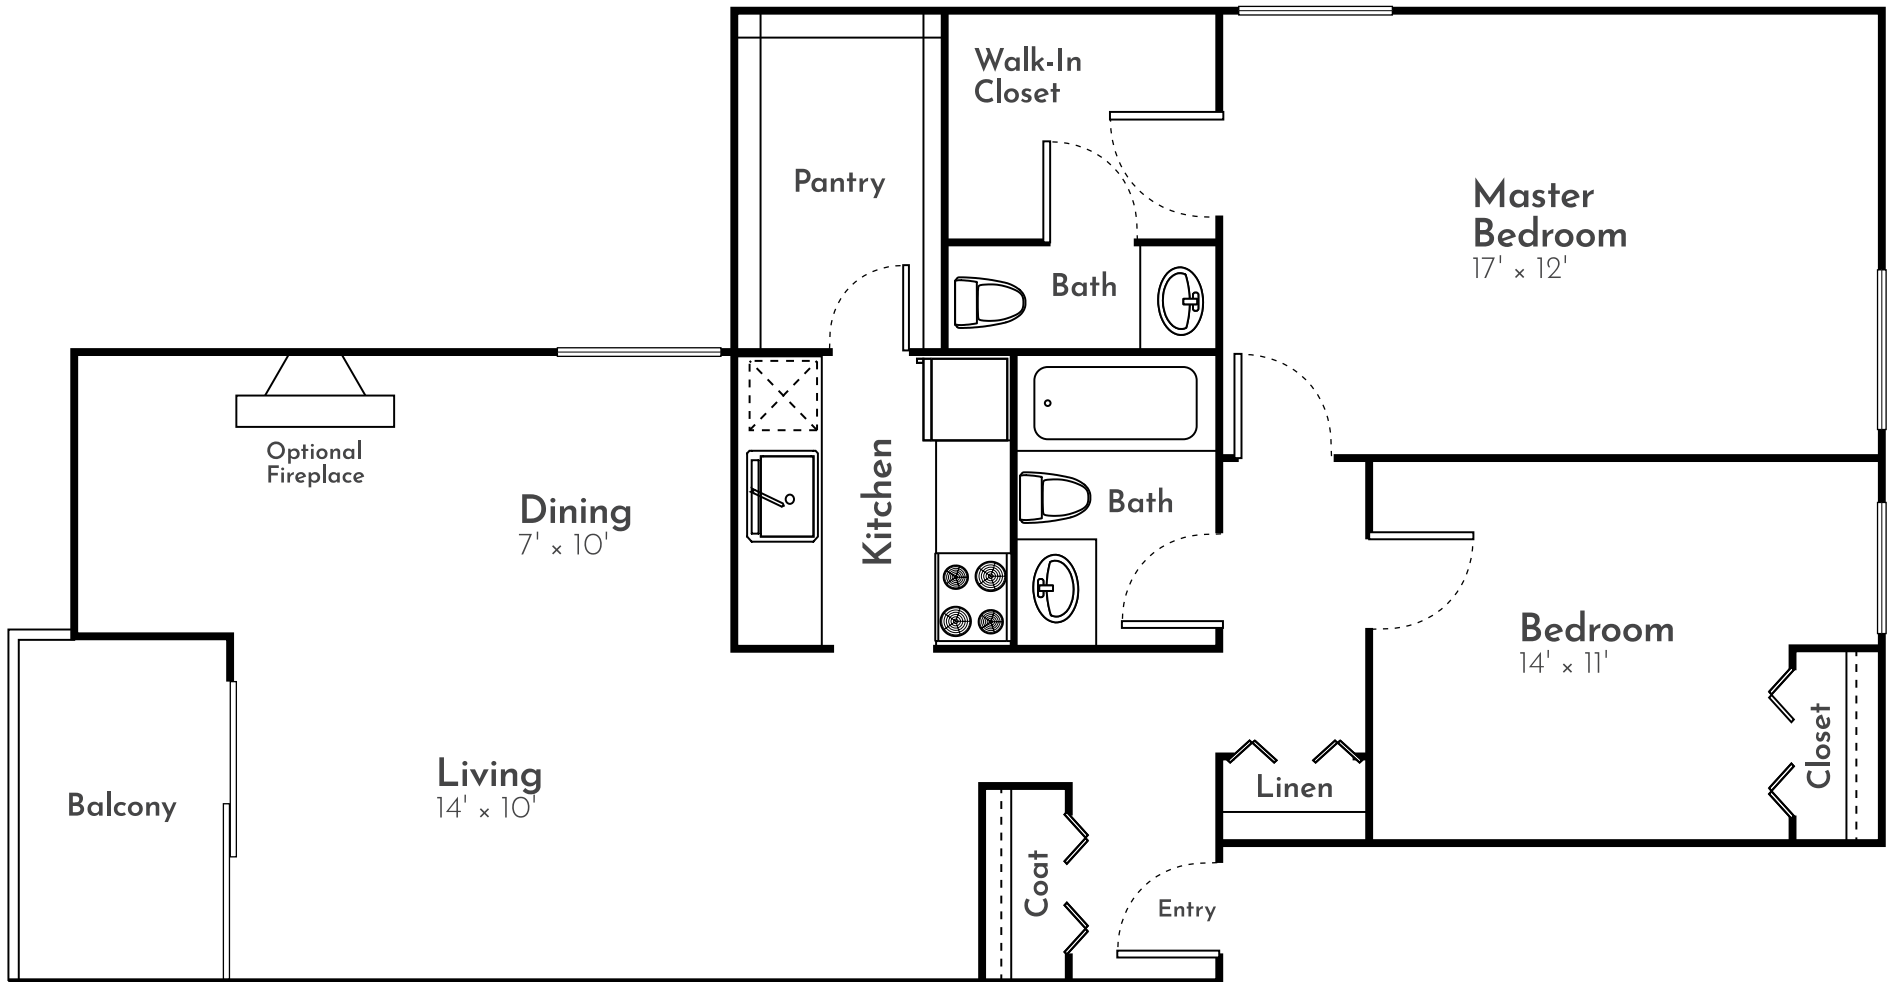

THE EVERGREEN

2 Bed | 1.5 Bath | 1,049 Sq. Ft.*

**Square footage calculations were based on basic plan dimensions and may vary from the actual square footage of specific as built apartments.*

4277 Stonebridge Road SW, Wyoming, MI 49519
(616) 538-4230 | LiveAtRamblewood.com