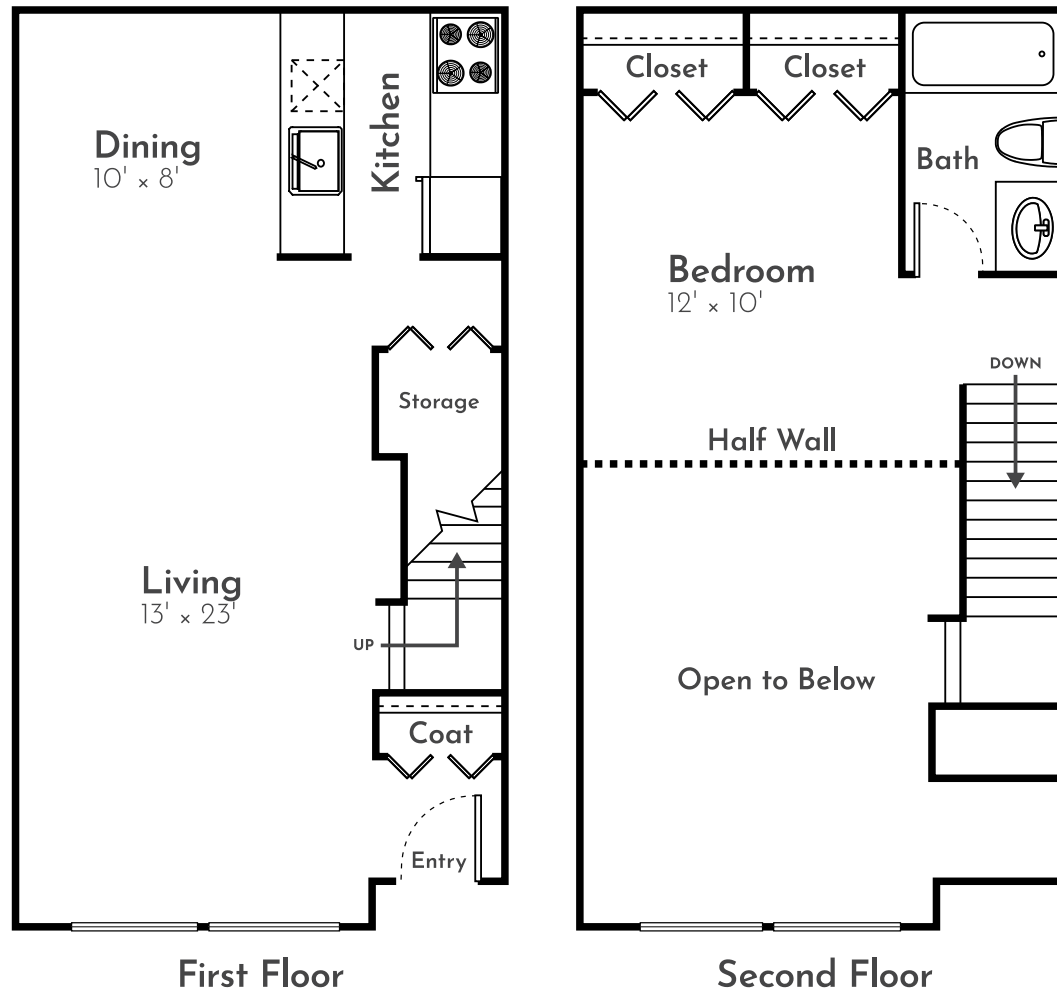

THE FALCON

1 Bed | 1 Bath | 669 Sq. Ft.*

*Square footage calculations were based on basic plan dimensions and may vary from the actual square footage of specific as built apartments.

4277 Stonebridge Road SW, Wyoming, MI 49519
(616) 538-4230 | LiveAtRamblewood.com